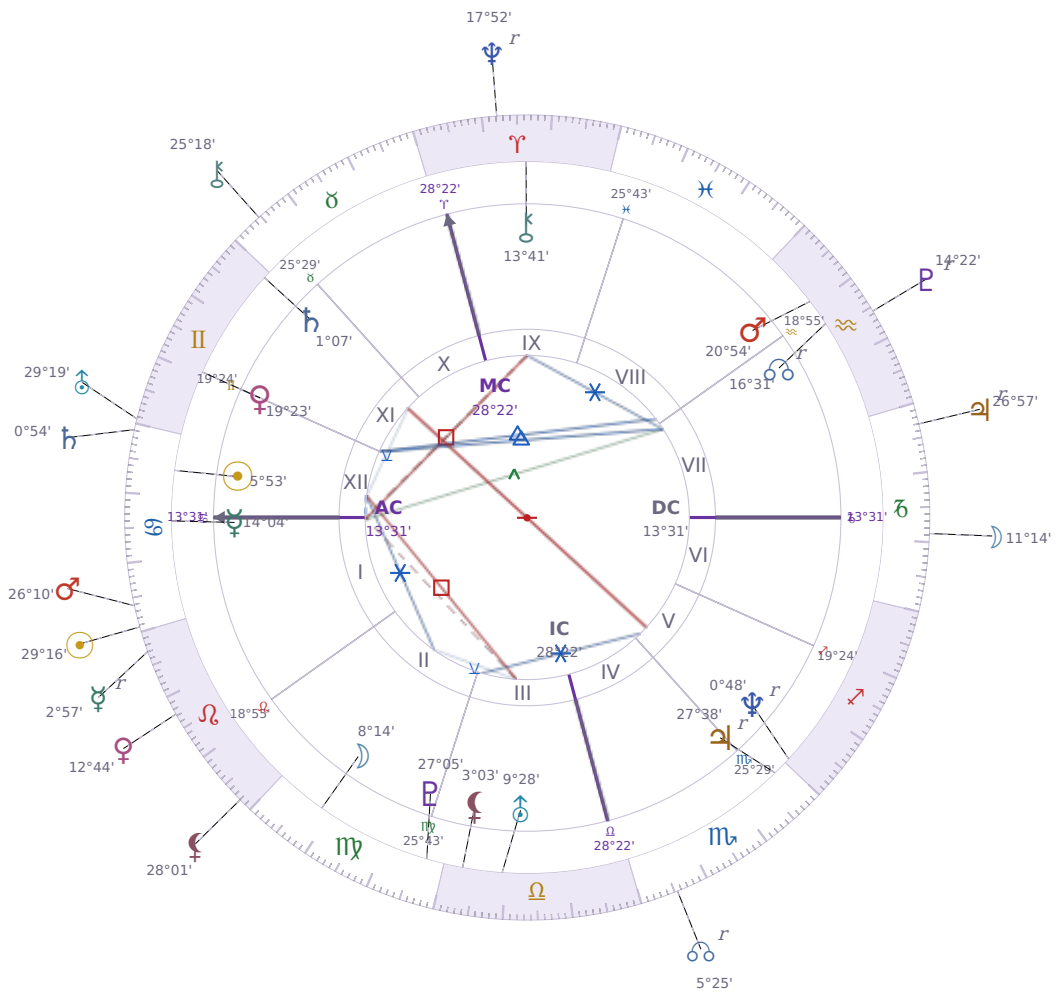

DAILY HOROSCOPE

Elon Reeve Musk

Businessman, entrepreneur, and political figure (born 1971)

♋ Cancer June 28, 1971 07:30 Pretoria

Wednesday, 21 July 2023

TRANSITS FOR TODAY

☉ Sun	in ♋ Cancer	29°16'52"
☾ Moon	in ♑ Capricorn	11°14'13"
☿ Mercury	in ♌ Leo Rx	2°57'57"
♀ Venus	in ♌ Leo	12°44'30"
♂ Mars	in ♋ Cancer	26°10'43"
♃ Jupiter	in ♑ Capricorn Rx	26°57'35"
♄ Saturn	in ♋ Cancer	0°54'15"

♅ Uranus	in ♊ Gemini	29°19'34"
♆ Neptune	in ♈ Aries Rx	17°52'19"
♇ Pluto	in ♒ Aquarius Rx	14°22'24"
♁ Chiron	in ♉ Taurus	25°18'41"
♁ NNode	in ♏ Scorpio Rx	5°25'39"
♁ Lilith	in ♌ Leo	28°01'31"

NATAL PLANETS