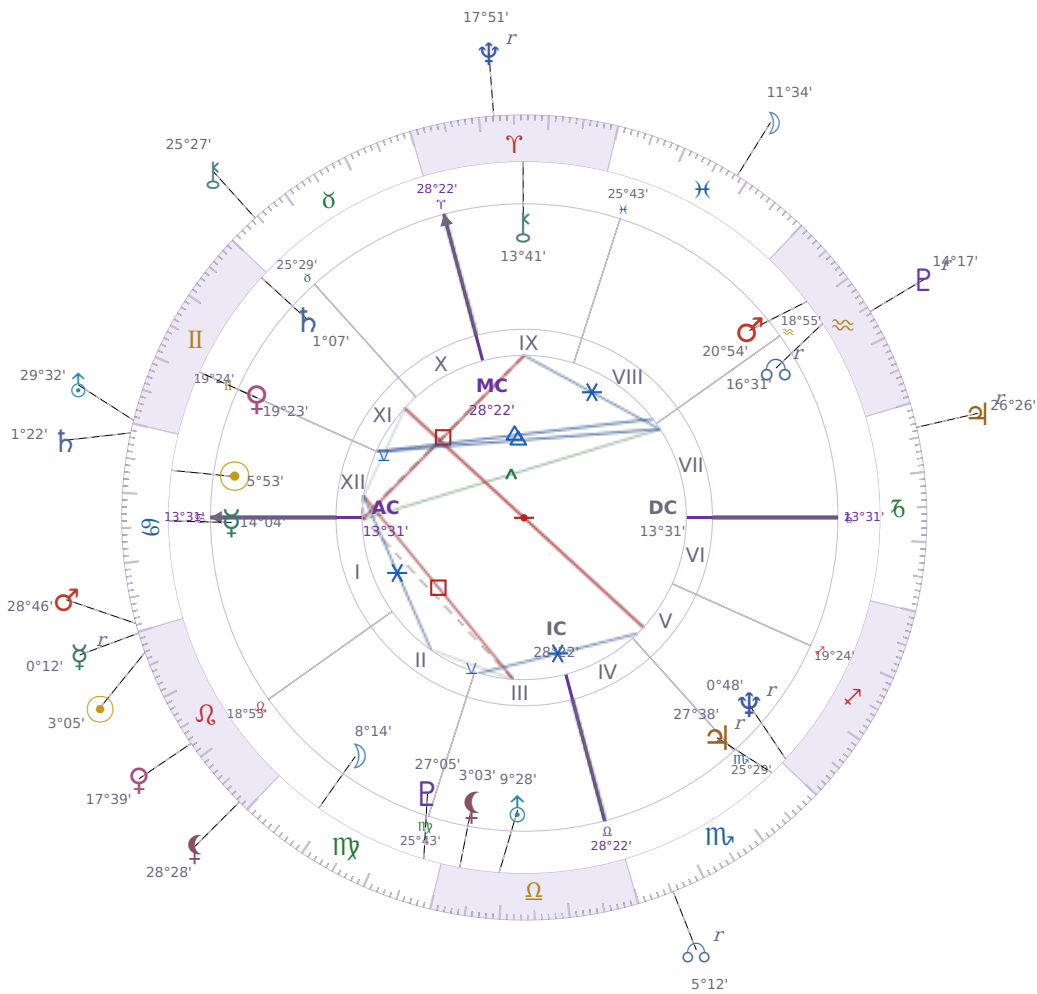

DAILY HOROSCOPE

Elon Reeve Musk

Businessman, entrepreneur, and political figure (born 1971)

♋ Cancer June 28, 1971 07:30 Pretoria

Sunday, 25 July 2032

TRANSITS FOR TODAY

☉ Sun	in ♌ Leo	3°05'57"
☾ Moon	in ♓ Pisces	11°34'41"
☿ Mercury	in ♌ Leo Rx	0°12'02"
♀ Venus	in ♌ Leo	17°39'14"
♂ Mars	in ♋ Cancer	28°46'29"
♃ Jupiter	in ♏ Capricorn Rx	26°26'47"
♄ Saturn	in ♋ Cancer	1°22'46"

♅ Uranus	in ♊ Gemini	29°32'13"
♆ Neptune	in ♈ Aries Rx	17°51'58"
♇ Pluto	in ♒ Aquarius Rx	14°17'08"
♁ Chiron	in ♉ Taurus	25°27'28"
♁ NNode	in ♏ Scorpio Rx	5°12'57"
♁ Lilith	in ♌ Leo	28°28'22"

NATAL PLANETS

☉ Sun	in ♋ Cancer	5°53'26"	XII
☾ Moon	in ♍ Virgo	8°14'52"	II
☿ Mercury	in ♋ Cancer	14°04'03"	I
♀ Venus	in ♊ Gemini	19°23'48"	XI
♂ Mars	in ♒ Aquarius	20°54'21"	VIII
♃ Jupiter	in ♏ Scorpio	27°38'52"	V Rx
♄ Saturn	in ♊ Gemini	1°07'22"	XI
♅ Uranus	in ♎ Libra	9°28'55"	III
♆ Neptune	in ♐ Sagittarius	0°48'48"	V Rx
♇ Pluto	in ♍ Virgo	27°05'36"	III
♁ Chiron	in ♈ Aries	13°41'50"	IX
♁ North Node	in ♒ Aquarius	16°31'23"	VII Rx
♁ Lilith	in ♎ Libra	3°03'14"	III