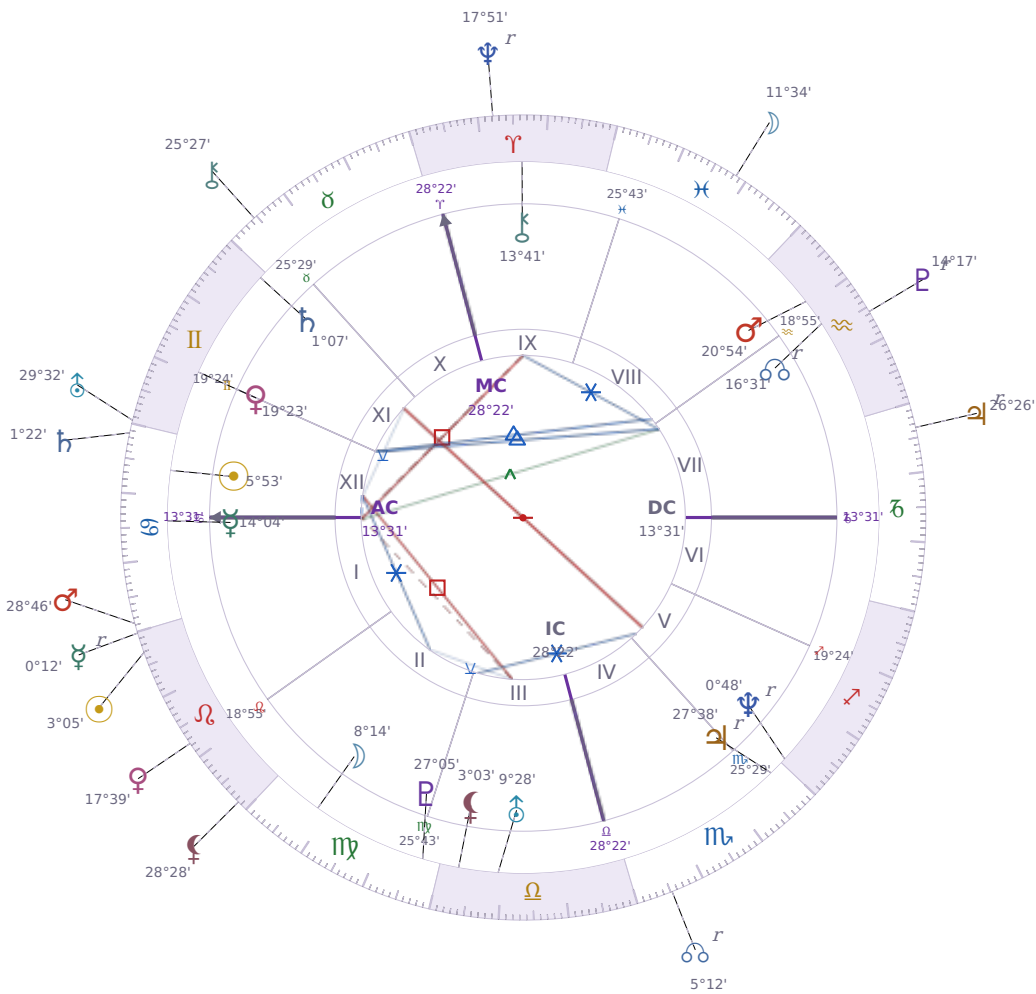

DAILY HOROSCOPE

Elon Reeve Musk

Businessman, entrepreneur, and political figure (born 1971)

♋ Cancer June 28, 1971 07:30 Pretoria

Sunday, 25 July 2032

TRANSITS FOR TODAY

☉ Sun	in ♌ Leo	3°05'57"
☾ Moon	in ♓ Pisces	11°34'41"
☿ Mercury	in ♌ Leo Rx	0°12'02"
♀ Venus	in ♌ Leo	17°39'14"
♂ Mars	in ♋ Cancer	28°46'29"
♃ Jupiter	in ♑ Capricorn Rx	26°26'47"
♄ Saturn	in ♋ Cancer	1°22'46"

♅ Uranus	in ♊ Gemini	29°32'13"
♆ Neptune	in ♈ Aries Rx	17°51'58"
♇ Pluto	in ♒ Aquarius Rx	14°17'08"
♁ Chiron	in ♉ Taurus	25°27'28"
♁ NNode	in ♏ Scorpio Rx	5°12'57"
♁ Lilith	in ♌ Leo	28°28'22"

NATAL PLANETS

☉ Sun	in ♋ Cancer	5°53'26"	XII
☾ Moon	in ♍ Virgo	8°14'52"	II
☿ Mercury	in ♋ Cancer	14°04'03"	I
♀ Venus	in ♊ Gemini	19°23'48"	XI
♂ Mars	in ♒ Aquarius	20°54'21"	VIII
♃ Jupiter	in ♏ Scorpio	27°38'52"	V Rx
♄ Saturn	in ♊ Gemini	1°07'22"	XI
♅ Uranus	in ♎ Libra	9°28'55"	III
♆ Neptune	in ♐ Sagittarius	0°48'48"	V Rx
♇ Pluto	in ♍ Virgo	27°05'36"	III
♁ Chiron	in ♈ Aries	13°41'50"	IX
♁ North Node	in ♒ Aquarius	16°31'23"	VII Rx
♁ Lilith	in ♎ Libra	3°03'14"	III