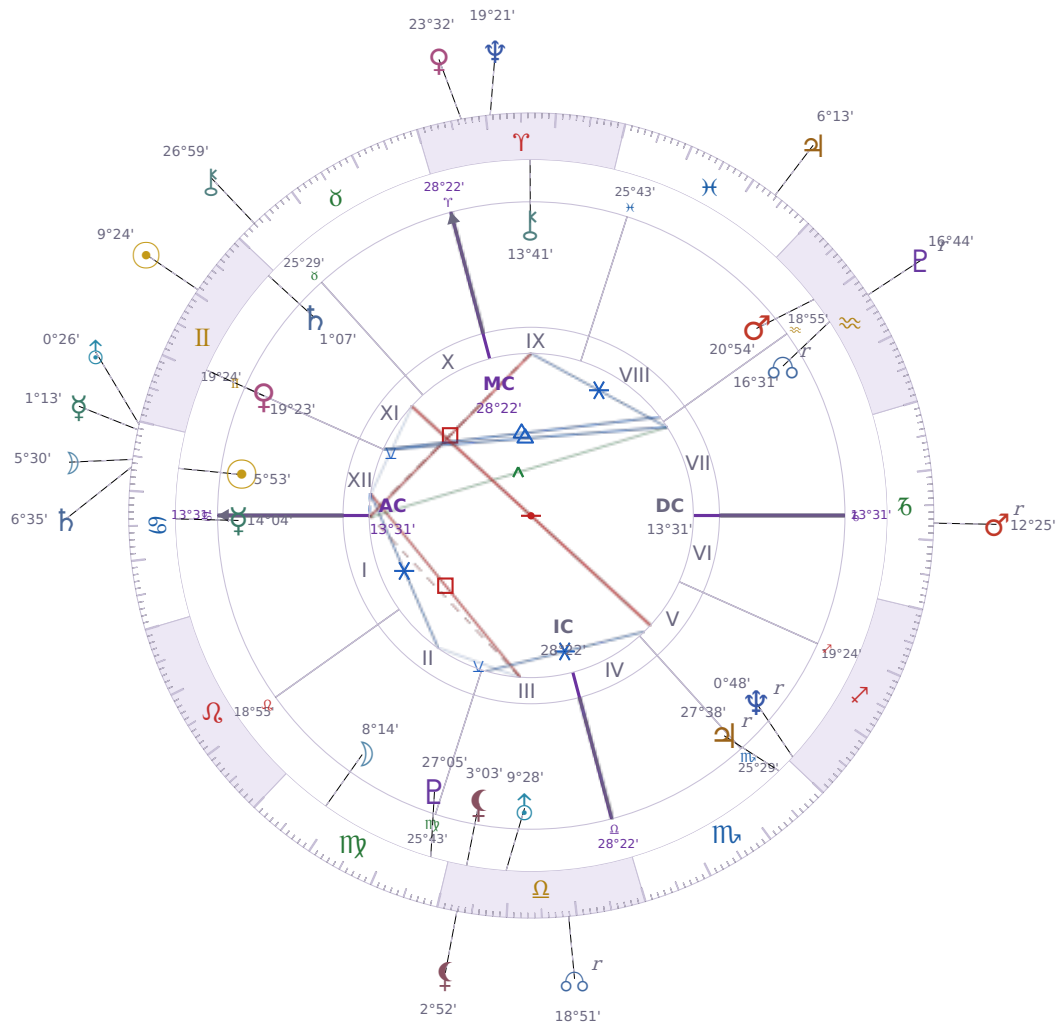

DAILY HOROSCOPE

Elon Reeve Musk

Businessman, entrepreneur, and political figure (born 1971)

♋ Cancer June 28, 1971 07:30 Pretoria

Monday, 30 May 2023

TRANSITS FOR TODAY

☉ Sun	in ♊ Gemini	9°24'03"
☾ Moon	in ♋ Cancer	5°30'01"
☿ Mercury	in ♋ Cancer	1°13'02"
♀ Venus	in ♈ Aries	23°32'30"
♂ Mars	in ♑ Capricorn Rx	12°25'39"
♃ Jupiter	in ♓ Pisces	6°13'34"
♄ Saturn	in ♋ Cancer	6°35'18"

♅ Uranus	in ♋ Cancer	0°26'30"
♆ Neptune	in ♈ Aries	19°21'38"
♇ Pluto	in ♒ Aquarius Rx	16°44'12"
♁ Chiron	in ♉ Taurus	26°59'09"
♁ NNode	in ♎ Libra Rx	18°51'05"
♁ Lilith	in ♎ Libra	2°52'19"

NATAL PLANETS