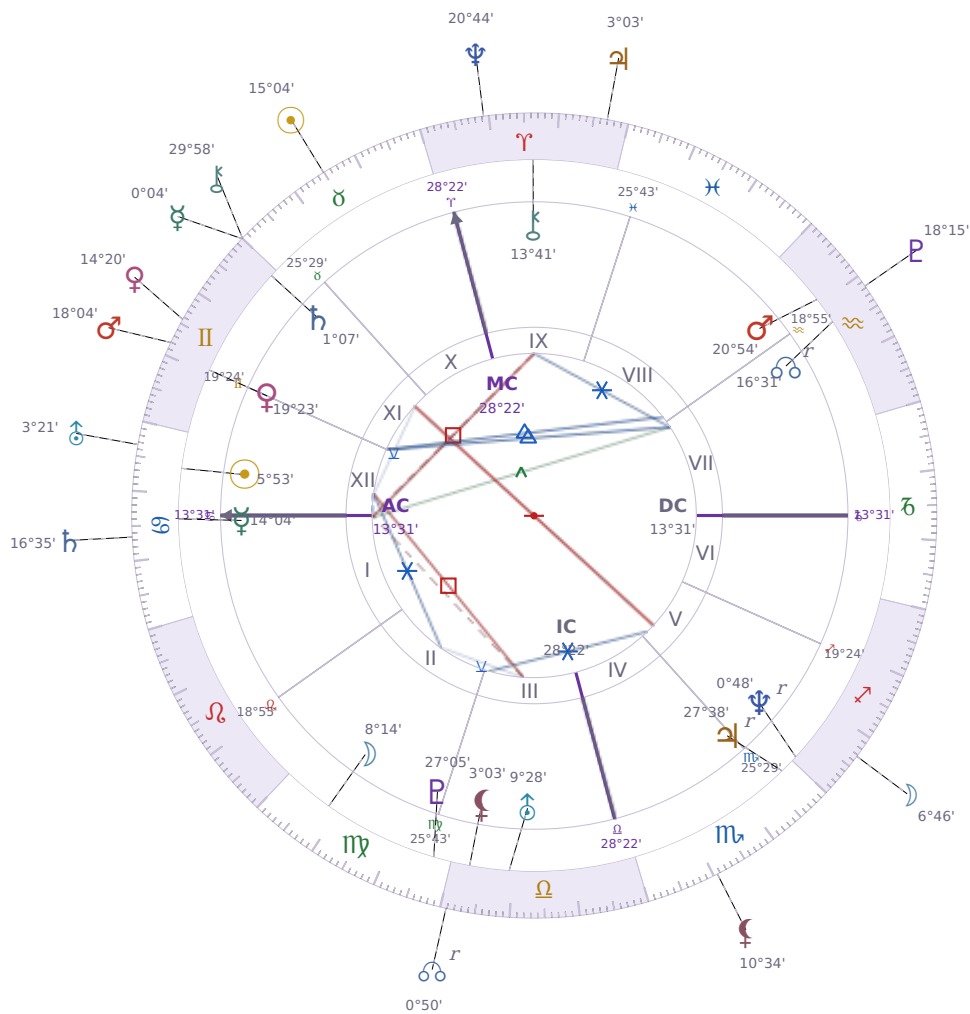

DAILY HOROSCOPE

Elon Reeve Musk

Businessman, entrepreneur, and political figure (born 1971)

♋ Cancer June 28, 1971 07:30 Pretoria

Friday, 5 May 2034

TRANSITS FOR TODAY

☉ Sun	in ♉ Taurus	15°04'28"
☾ Moon	in ♐ Sagittarius	6°46'44"
☿ Mercury	in ♊ Gemini	0°04'28"
♀ Venus	in ♊ Gemini	14°20'58"
♂ Mars	in ♊ Gemini	18°04'03"
♃ Jupiter	in ♈ Aries	3°03'17"
♄ Saturn	in ♋ Cancer	16°35'10"

♅ Uranus	in ♋ Cancer	3°21'15"
♆ Neptune	in ♈ Aries	20°44'44"
♇ Pluto	in ♒ Aquarius	18°15'55"
♁ Chiron	in ♉ Taurus	29°58'14"
♊ NNode	in ♎ Libra Rx	0°50'43"
♁ Lilith	in ♏ Scorpio	10°34'21"

## NATAL PLANETS

☉ Sun	in ♋ Cancer	5°53'26"	XII
☾ Moon	in ♍ Virgo	8°14'52"	II
☿ Mercury	in ♋ Cancer	14°04'03"	I
♀ Venus	in ♊ Gemini	19°23'48"	XI
♂ Mars	in ♒ Aquarius	20°54'21"	VIII
♃ Jupiter	in ♏ Scorpio	27°38'52"	V Rx
♄ Saturn	in ♊ Gemini	1°07'22"	XI
♅ Uranus	in ♎ Libra	9°28'55"	III
♆ Neptune	in ♐ Sagittarius	0°48'48"	V Rx
♇ Pluto	in ♍ Virgo	27°05'36"	III
♁ Chiron	in ♈ Aries	13°41'50"	IX
♊ North Node	in ♒ Aquarius	16°31'23"	VII Rx
♁ Lilith	in ♎ Libra	3°03'14"	III