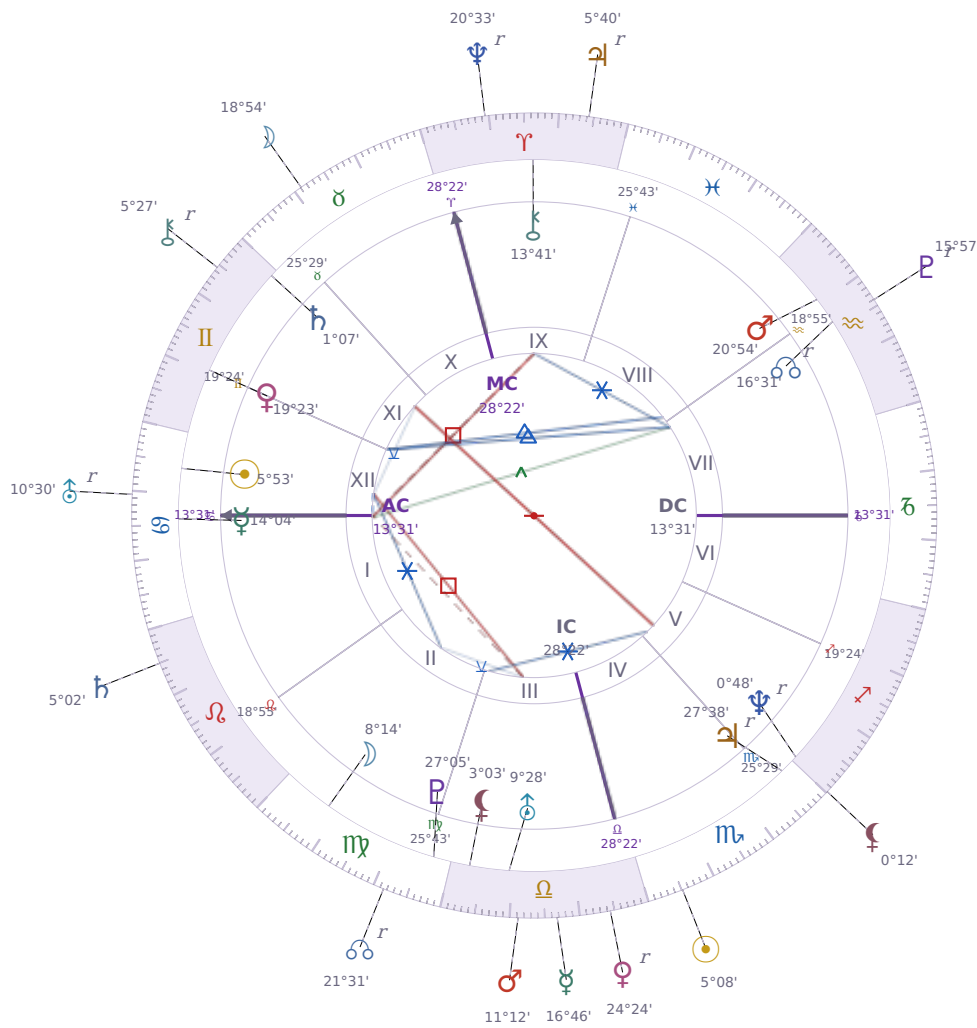

DAILY HOROSCOPE

Elon Reeve Musk

Businessman, entrepreneur, and political figure (born 1971)

♋ Cancer June 28, 1971 07:30 Pretoria

Saturday, 28 October 2034

TRANSITS FOR TODAY

☉ Sun	in ♏ Scorpio	5°08'12"
☽ Moon	in ♌ Taurus	18°54'12"
☿ Mercury	in ♎ Libra	16°46'25"
♀ Venus	in ♎ Libra Rx	24°24'25"
♂ Mars	in ♎ Libra	11°12'32"
♃ Jupiter	in ♈ Aries Rx	5°40'46"
♄ Saturn	in ♌ Leo	5°02'15"

♅ Uranus	in ♋ Cancer Rx	10°30'28"
♆ Neptune	in ♈ Aries Rx	20°33'19"
♇ Pluto	in ♒ Aquarius Rx	15°57'07"
♁ Chiron	in ♊ Gemini Rx	5°27'47"
♁ NNode	in ♍ Virgo Rx	21°31'29"
♁ Lilith	in ♏ Sagittarius	0°12'51"

NATAL PLANETS

☉ Sun	in ♋ Cancer	5°53'26"	XII
☾ Moon	in ♍ Virgo	8°14'52"	II
☿ Mercury	in ♋ Cancer	14°04'03"	I
♀ Venus	in ♊ Gemini	19°23'48"	XI
♂ Mars	in ♒ Aquarius	20°54'21"	VIII
♃ Jupiter	in ♏ Scorpio	27°38'52"	V Rx
♄ Saturn	in ♊ Gemini	1°07'22"	XI
♅ Uranus	in ♎ Libra	9°28'55"	III
♆ Neptune	in ♏ Sagittarius	0°48'48"	V Rx
♇ Pluto	in ♍ Virgo	27°05'36"	III
♁ Chiron	in ♈ Aries	13°41'50"	IX
♁ North Node	in ♒ Aquarius	16°31'23"	VII Rx
♁ Lilith	in ♎ Libra	3°03'14"	III