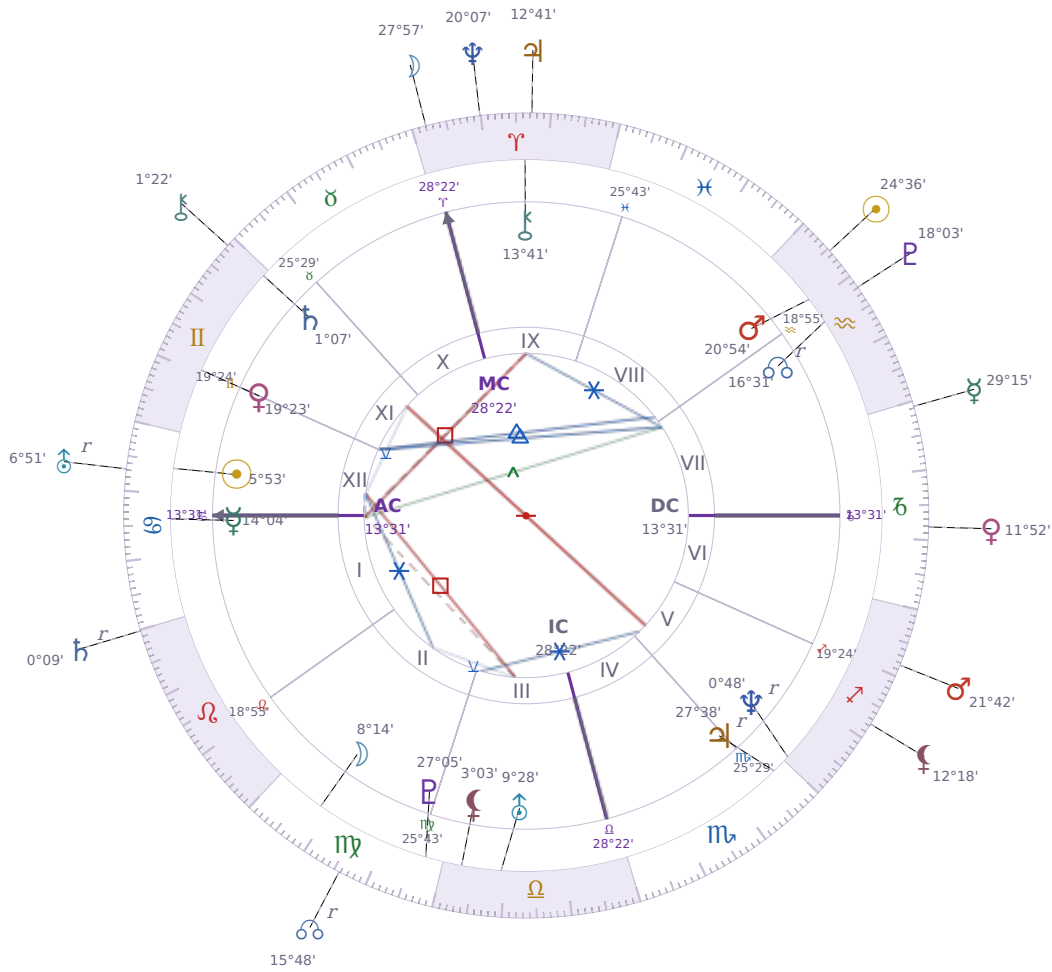

DAILY HOROSCOPE

Elon Reeve Musk

Businessman, entrepreneur, and political figure (born 1971)

♋ Cancer June 28, 1971 07:30 Pretoria

Tuesday, 13 February 2035

TRANSITS FOR TODAY

☉ Sun	in ♒ Aquarius	24°36'08"
☾ Moon	in ♈ Aries	27°57'33"
☿ Mercury	in ♏ Capricorn	29°15'09"
♀ Venus	in ♏ Capricorn	11°52'54"
♂ Mars	in ♏ Sagittarius	21°42'04"
♃ Jupiter	in ♈ Aries	12°42'00"
♄ Saturn	in ♌ Leo Rx	0°09'40"

♅ Uranus	in ♋ Cancer	Rx	6°51'48"
♆ Neptune	in ♈ Aries		20°07'34"
♇ Pluto	in ♒ Aquarius		18°03'51"
♁ Chiron	in ♊ Gemini		1°22'49"
♊ NNode	in ♍ Virgo	Rx	15°48'21"
♁ Lilith	in ♐ Sagittarius		12°18'36"

NATAL PLANETS