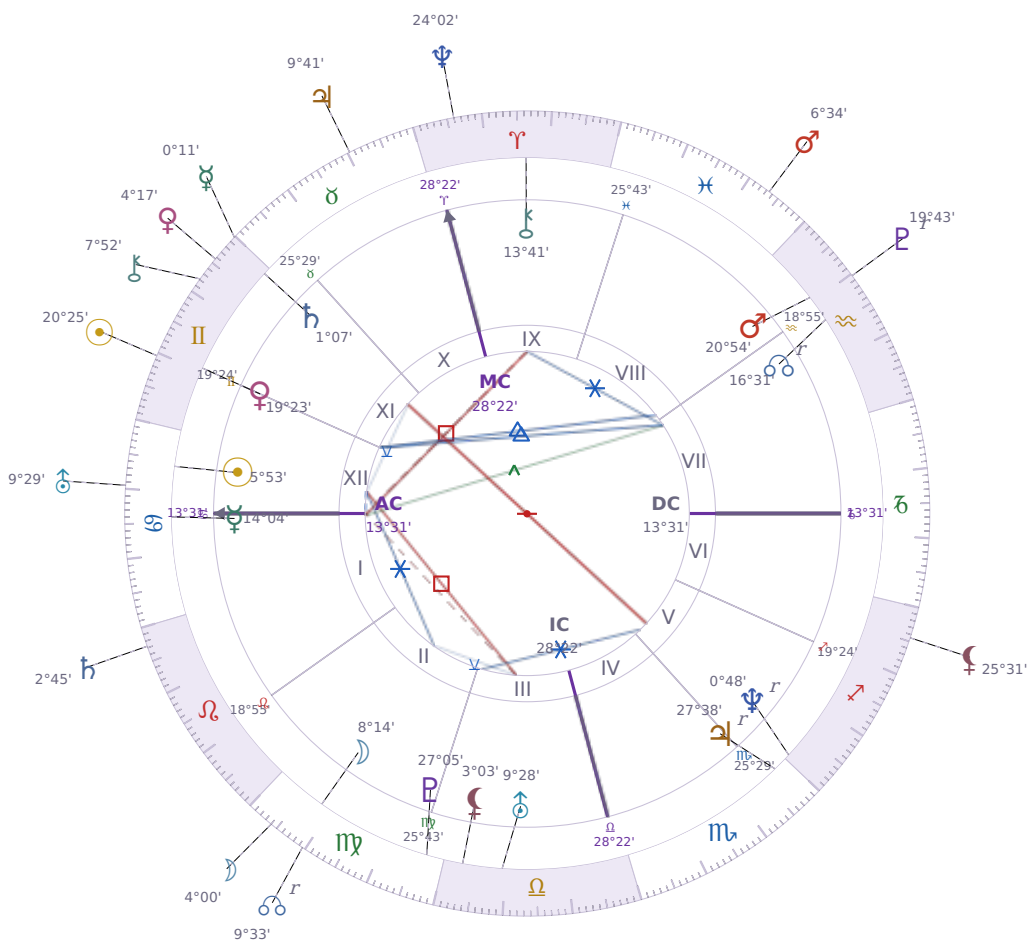

DAILY HOROSCOPE

Elon Reeve Musk

Businessman, entrepreneur, and political figure (born 1971)

♋ Cancer June 28, 1971 07:30 Pretoria

Monday, 11 June 2035

TRANSITS FOR TODAY

☉ Sun	in ♊ Gemini	20°25'45"
☾ Moon	in ♍ Virgo	4°00'58"
☿ Mercury	in ♊ Gemini	0°11'34"
♀ Venus	in ♊ Gemini	4°17'23"
♂ Mars	in ♋ Pisces	6°34'17"
♃ Jupiter	in ♉ Taurus	9°41'45"
♄ Saturn	in ♌ Leo	2°45'57"

♅ Uranus	in ♋ Cancer	9°29'59"
♆ Neptune	in ♈ Aries	24°02'14"
♇ Pluto	in ♒ Aquarius Rx	19°43'22"
♁ Chiron	in ♊ Gemini	7°52'11"
♁ NNode	in ♍ Virgo Rx	9°33'23"
♁ Lilith	in ♐ Sagittarius	25°31'48"

## NATAL PLANETS

☉ Sun	in ♋ Cancer	5°53'26"	XII
☾ Moon	in ♍ Virgo	8°14'52"	II
☿ Mercury	in ♋ Cancer	14°04'03"	I
♀ Venus	in ♊ Gemini	19°23'48"	XI
♂ Mars	in ♒ Aquarius	20°54'21"	VIII
♃ Jupiter	in ♏ Scorpio	27°38'52"	V Rx
♄ Saturn	in ♊ Gemini	1°07'22"	XI
♅ Uranus	in ♎ Libra	9°28'55"	III
♆ Neptune	in ♐ Sagittarius	0°48'48"	V Rx
♇ Pluto	in ♍ Virgo	27°05'36"	III
♁ Chiron	in ♈ Aries	13°41'50"	IX
♁ North Node	in ♒ Aquarius	16°31'23"	VII Rx
♁ Lilith	in ♎ Libra	3°03'14"	III