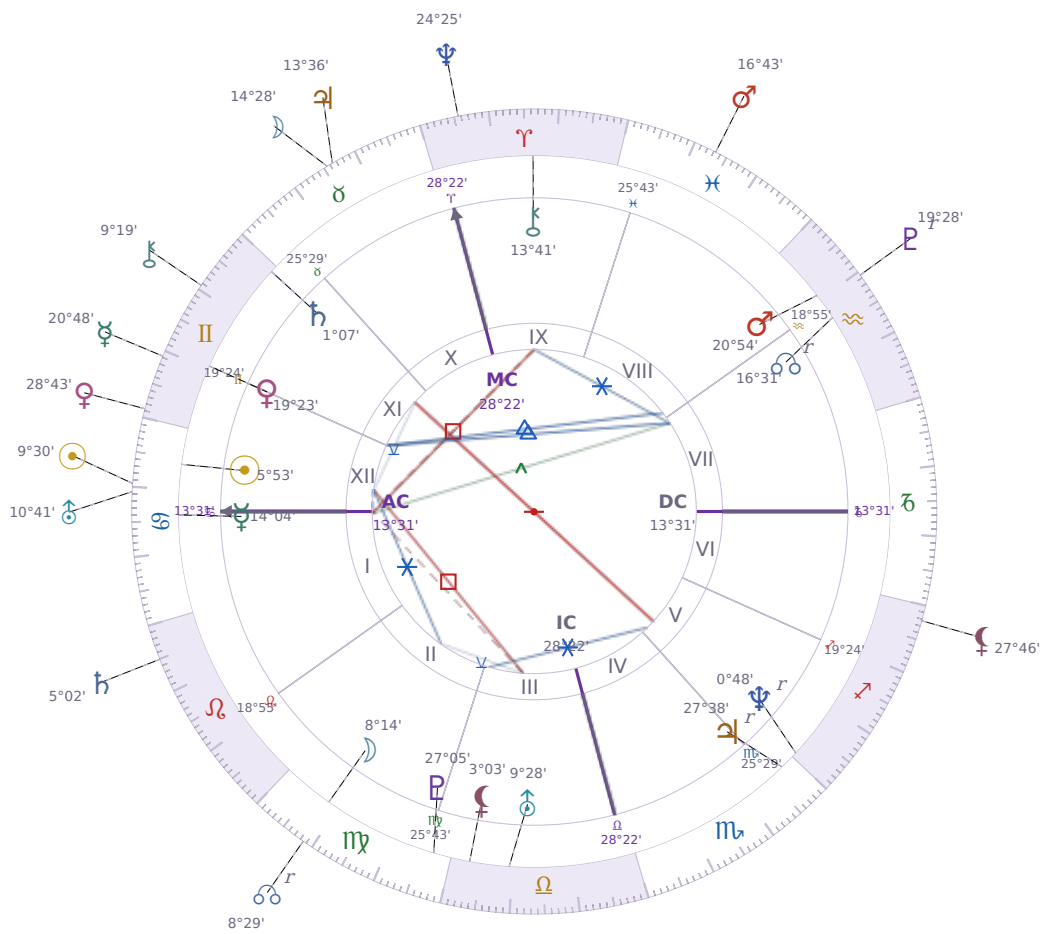

DAILY HOROSCOPE

Elon Reeve Musk

Businessman, entrepreneur, and political figure (born 1971)

♋ Cancer June 28, 1971 07:30 Pretoria

Sunday, 1 July 2035

TRANSITS FOR TODAY

☉ Sun	in ♋ Cancer	9°30'54"
☾ Moon	in ♉ Taurus	14°28'18"
☿ Mercury	in ♊ Gemini	20°48'42"
♀ Venus	in ♊ Gemini	28°43'48"
♂ Mars	in ♏ Pisces	16°43'26"
♃ Jupiter	in ♉ Taurus	13°36'46"
♄ Saturn	in ♌ Leo	5°03'00"

♅ Uranus	in ♋ Cancer	10°41'16"
♆ Neptune	in ♈ Aries	24°25'28"
♇ Pluto	in ♒ Aquarius Rx	19°28'11"
♁ Chiron	in ♊ Gemini	9°19'47"
♁ NNode	in ♍ Virgo Rx	8°29'51"
♁ Lilith	in ♐ Sagittarius	27°46'08"

NATAL PLANETS

☉ Sun	in ♋ Cancer	5°53'26"	XII
☾ Moon	in ♍ Virgo	8°14'52"	II
☿ Mercury	in ♋ Cancer	14°04'03"	I
♀ Venus	in ♊ Gemini	19°23'48"	XI
♂ Mars	in ♒ Aquarius	20°54'21"	VIII
♃ Jupiter	in ♏ Scorpio	27°38'52"	V Rx
♄ Saturn	in ♊ Gemini	1°07'22"	XI
♅ Uranus	in ♎ Libra	9°28'55"	III
♆ Neptune	in ♐ Sagittarius	0°48'48"	V Rx
♇ Pluto	in ♍ Virgo	27°05'36"	III
♁ Chiron	in ♈ Aries	13°41'50"	IX
♁ North Node	in ♒ Aquarius	16°31'23"	VII Rx
♁ Lilith	in ♎ Libra	3°03'14"	III