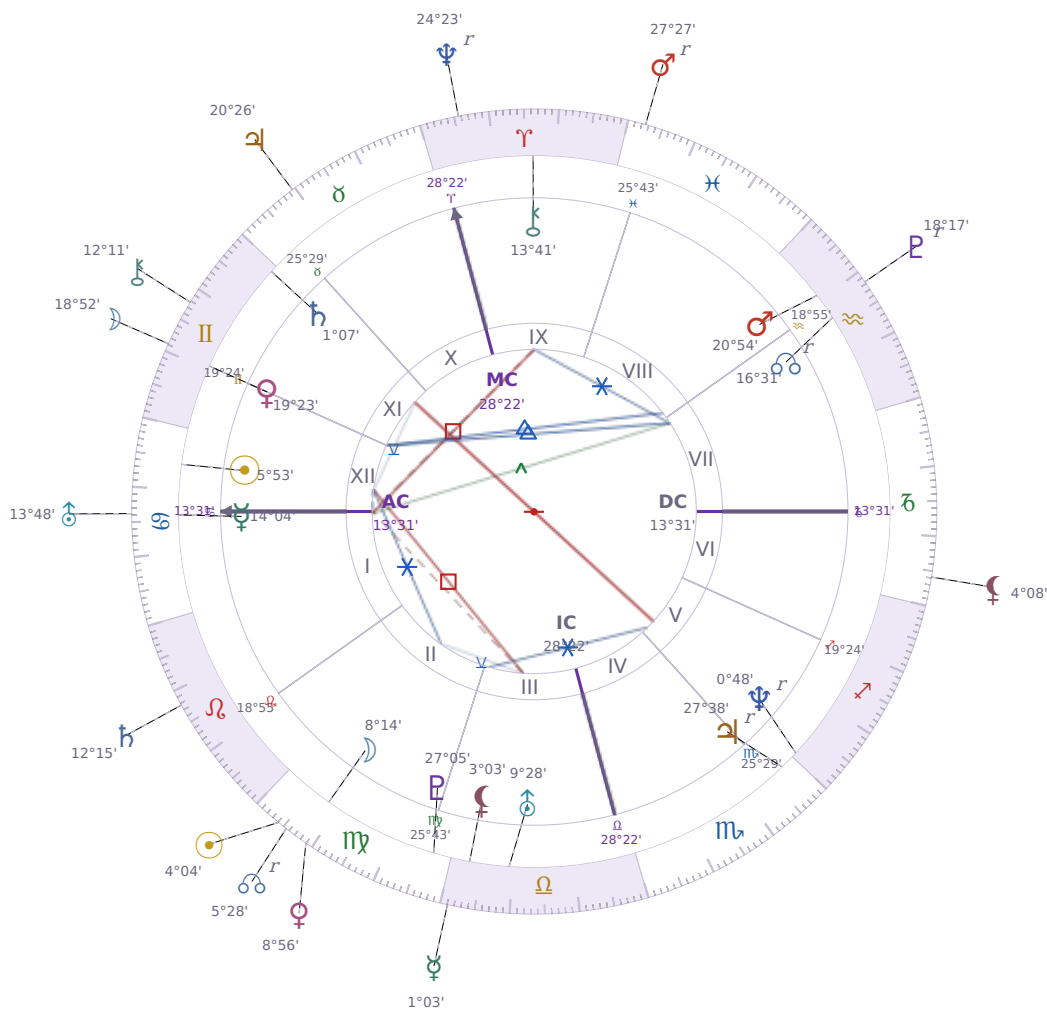

DAILY HOROSCOPE

Elon Reeve Musk

Businessman, entrepreneur, and political figure (born 1971)

♋ Cancer June 28, 1971 07:30 Pretoria

Monday, 27 August 2035

TRANSITS FOR TODAY

☉ Sun	in ♍ Virgo	4°04'06"
☾ Moon	in ♊ Gemini	18°52'40"
☿ Mercury	in ♎ Libra	1°03'55"
♀ Venus	in ♍ Virgo	8°56'51"
♂ Mars	in ♋ Pisces Rx	27°27'12"
♃ Jupiter	in ♉ Taurus	20°26'03"
♄ Saturn	in ♌ Leo	12°15'42"

♅ Uranus	in ♋ Cancer	13°48'39"
♆ Neptune	in ♈ Aries Rx	24°23'07"
♇ Pluto	in ♒ Aquarius Rx	18°17'14"
♁ Chiron	in ♊ Gemini	12°11'32"
♁ NNode	in ♍ Virgo Rx	5°28'44"
♁ Lilith	in ♑ Capricorn	4°08'39"

NATAL PLANETS

☉ Sun	in ♋ Cancer	5°53'26"	XII
☾ Moon	in ♍ Virgo	8°14'52"	II
☿ Mercury	in ♋ Cancer	14°04'03"	I
♀ Venus	in ♊ Gemini	19°23'48"	XI
♂ Mars	in ♒ Aquarius	20°54'21"	VIII
♃ Jupiter	in ♏ Scorpio	27°38'52"	V Rx
♄ Saturn	in ♊ Gemini	1°07'22"	XI
♅ Uranus	in ♎ Libra	9°28'55"	III
♆ Neptune	in ♐ Sagittarius	0°48'48"	V Rx
♇ Pluto	in ♍ Virgo	27°05'36"	III
♁ Chiron	in ♈ Aries	13°41'50"	IX
♁ North Node	in ♒ Aquarius	16°31'23"	VII Rx
♁ Lilith	in ♎ Libra	3°03'14"	III