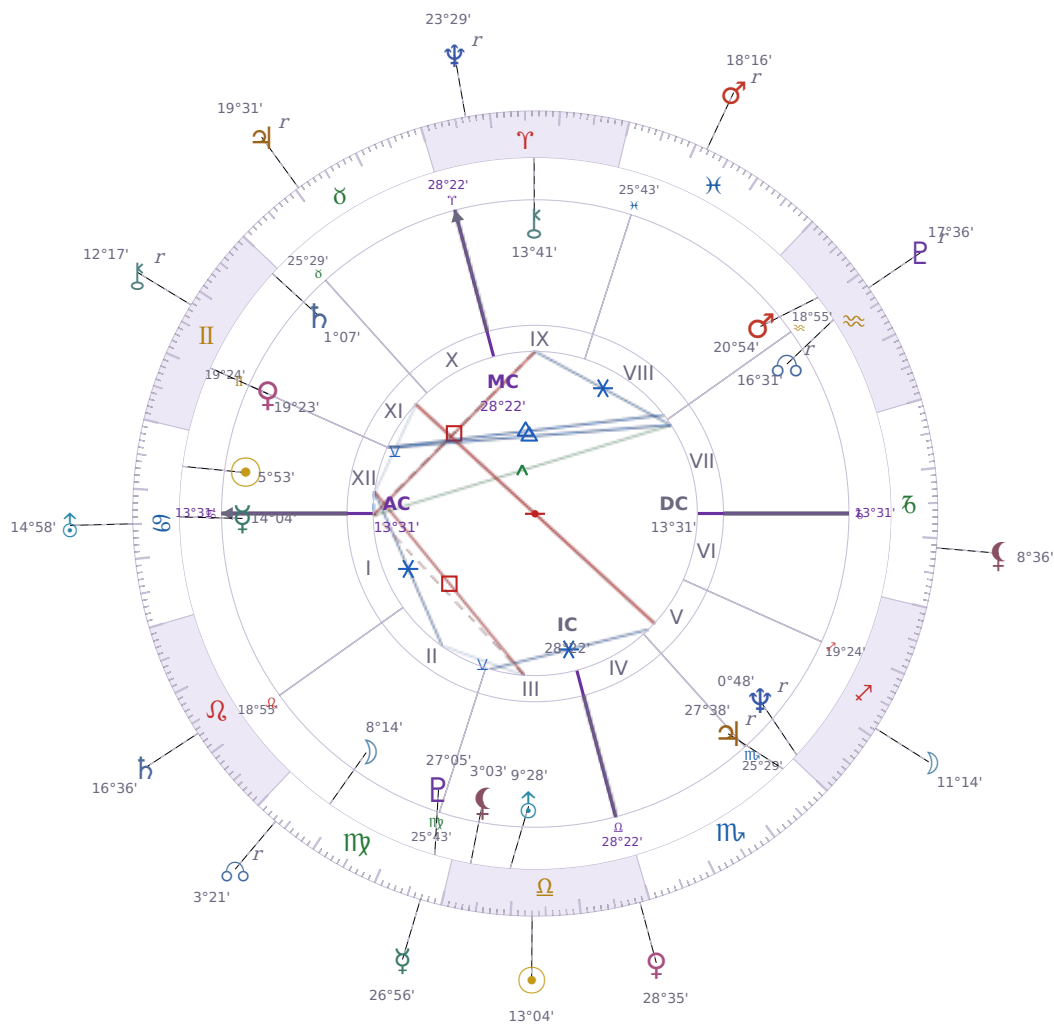

DAILY HOROSCOPE

Elon Reeve Musk

Businessman, entrepreneur, and political figure (born 1971)

♋ Cancer June 28, 1971 07:30 Pretoria

Saturday, 6 October 2035

TRANSITS FOR TODAY

☉ Sun	in ♏ Libra	13°04'11"
☾ Moon	in ♏ Sagittarius	11°14'55"
☿ Mercury	in ♏ Virgo	26°56'04"
♀ Venus	in ♏ Libra	28°35'29"
♂ Mars	in ♏ Pisces Rx	18°16'44"
♃ Jupiter	in ♏ Taurus Rx	19°31'50"
♄ Saturn	in ♏ Leo	16°36'37"

♅ Uranus	in ♋ Cancer	14°58'47"
♆ Neptune	in ♈ Aries Rx	23°29'05"
♇ Pluto	in ♒ Aquarius Rx	17°36'41"
♁ Chiron	in ♊ Gemini Rx	12°17'42"
♁ NNode	in ♍ Virgo Rx	3°21'37"
♁ Lilith	in ♑ Capricorn	8°36'41"

## NATAL PLANETS

☉ Sun	in ♋ Cancer	5°53'26"	XII
☾ Moon	in ♍ Virgo	8°14'52"	II
☿ Mercury	in ♋ Cancer	14°04'03"	I
♀ Venus	in ♊ Gemini	19°23'48"	XI
♂ Mars	in ♒ Aquarius	20°54'21"	VIII
♃ Jupiter	in ♏ Scorpio	27°38'52"	V Rx
♄ Saturn	in ♊ Gemini	1°07'22"	XI
♅ Uranus	in ♎ Libra	9°28'55"	III
♆ Neptune	in ♐ Sagittarius	0°48'48"	V Rx
♇ Pluto	in ♍ Virgo	27°05'36"	III
♁ Chiron	in ♈ Aries	13°41'50"	IX
♁ North Node	in ♒ Aquarius	16°31'23"	VII Rx
♁ Lilith	in ♎ Libra	3°03'14"	III

## KEY TRANSIT FACTORS