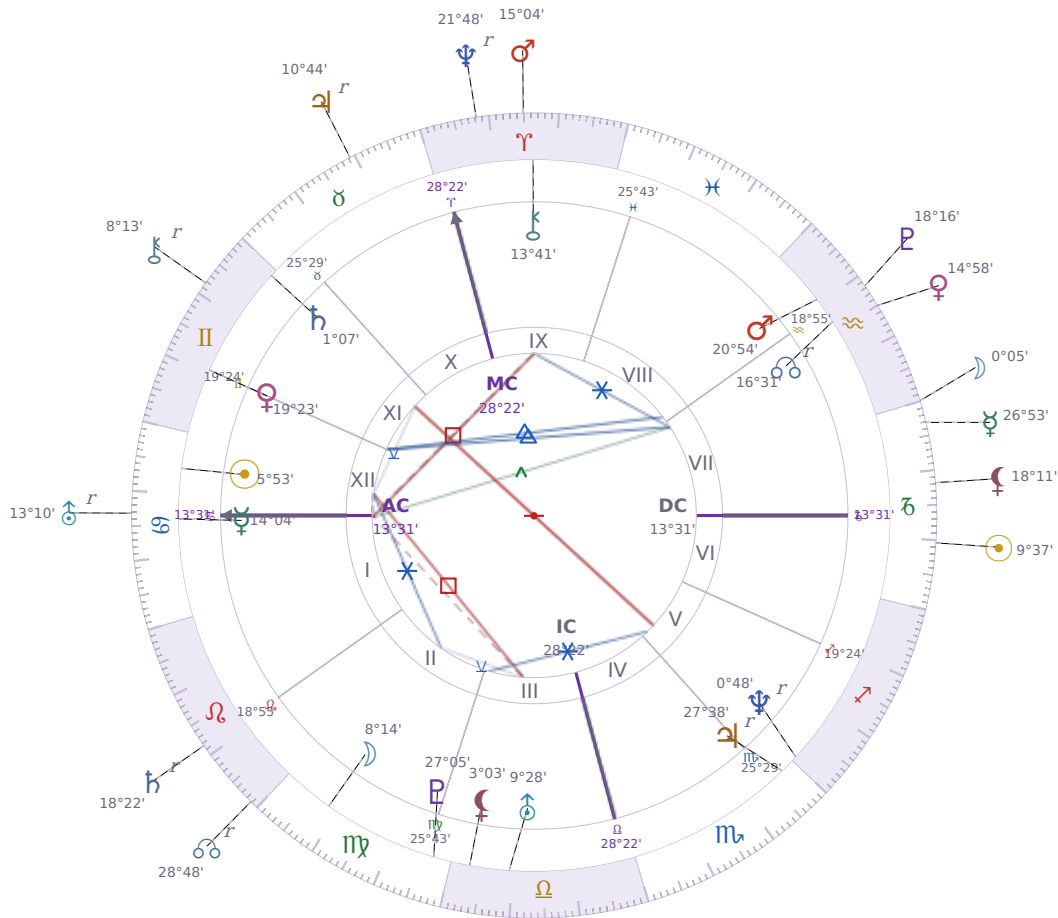

DAILY HOROSCOPE

Elon Reeve Musk

Businessman, entrepreneur, and political figure (born 1971)

♋ Cancer June 28, 1971 07:30 Pretoria

Monday, 31 December 2035

TRANSITS FOR TODAY

☉ Sun	in ♑ Capricorn	9°37'02"
☾ Moon	in ♒ Aquarius	0°05'15"
☿ Mercury	in ♑ Capricorn	26°53'18"
♀ Venus	in ♒ Aquarius	14°58'21"
♂ Mars	in ♈ Aries	15°04'21"
♃ Jupiter	in ♉ Taurus Rx	10°44'37"
♄ Saturn	in ♌ Leo Rx	18°22'43"

♅ Uranus	in ♋ Cancer	Rx	13°10'55"
♆ Neptune	in ♈ Aries	Rx	21°48'48"
♇ Pluto	in ♒ Aquarius		18°16'39"
♁ Chiron	in ♊ Gemini	Rx	8°13'46"
♁ NNode	in ♌ Leo	Rx	28°48'23"
♁ Lilith	in ♐ Capricorn		18°11'51"

## NATAL PLANETS

☉ Sun	in ♋ Cancer		5°53'26"	XII
☾ Moon	in ♍ Virgo		8°14'52"	II
☿ Mercury	in ♋ Cancer		14°04'03"	I
♀ Venus	in ♊ Gemini		19°23'48"	XI
♂ Mars	in ♒ Aquarius		20°54'21"	VIII
♃ Jupiter	in ♏ Scorpio		27°38'52"	V Rx
♄ Saturn	in ♊ Gemini		1°07'22"	XI
♅ Uranus	in ♎ Libra		9°28'55"	III
♆ Neptune	in ♐ Sagittarius		0°48'48"	V Rx
♇ Pluto	in ♍ Virgo		27°05'36"	III
♁ Chiron	in ♈ Aries		13°41'50"	IX
♁ North Node	in ♒ Aquarius		16°31'23"	VII Rx
♁ Lilith	in ♎ Libra		3°03'14"	III

## KEY TRANSIT FACTORS