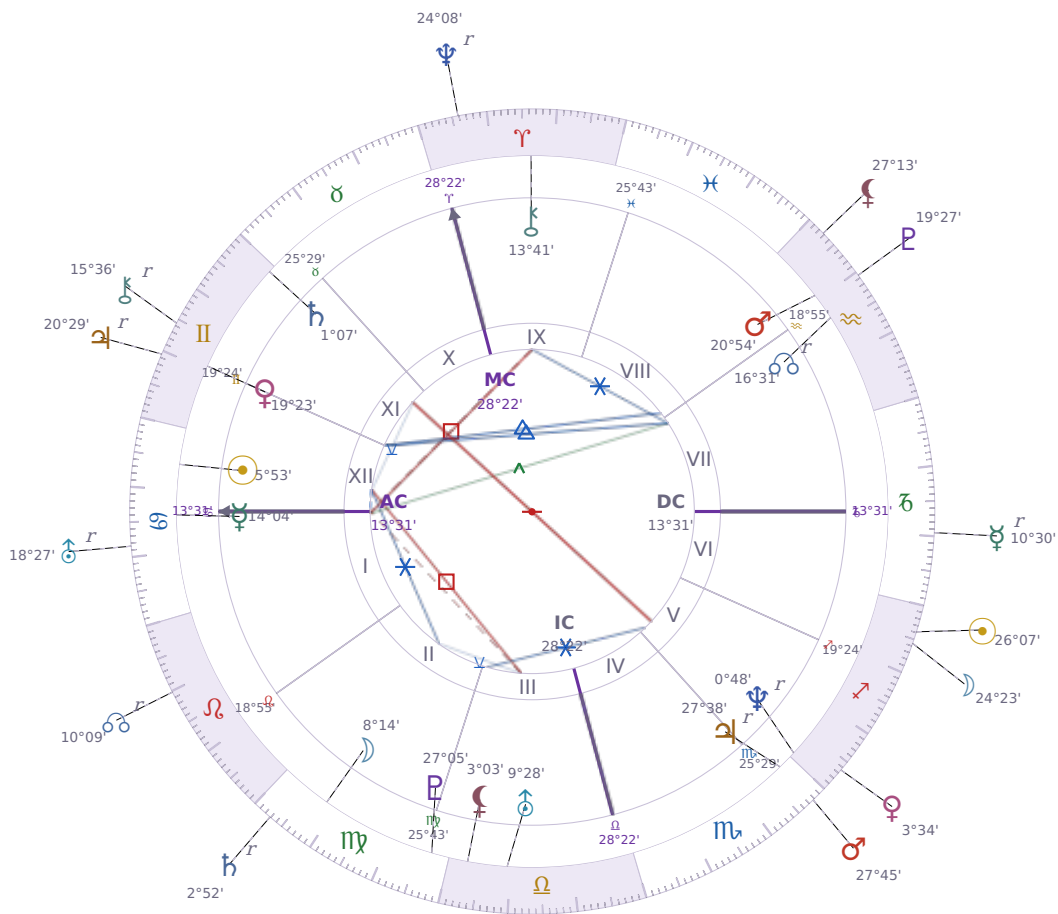

DAILY HOROSCOPE

Elon Reeve Musk

Businessman, entrepreneur, and political figure (born 1971)

♋ Cancer June 28, 1971 07:30 Pretoria

Wednesday, 17 December 2036

TRANSITS FOR TODAY

☉ Sun	in ♐ Sagittarius	26°07'46"
☾ Moon	in ♐ Sagittarius	24°23'41"
☿ Mercury	in ♑ Capricorn Rx	10°30'26"
♀ Venus	in ♐ Sagittarius	3°34'38"
♂ Mars	in ♏ Scorpio	27°45'27"
♃ Jupiter	in ♊ Gemini Rx	20°29'33"
♄ Saturn	in ♍ Virgo Rx	2°52'12"

♅ Uranus	in ♋ Cancer	Rx	18°27'26"
♆ Neptune	in ♈ Aries	Rx	24°08'53"
♇ Pluto	in ♒ Aquarius		19°27'01"
♁ Chiron	in ♊ Gemini	Rx	15°36'02"
♁ NNode	in ♌ Leo	Rx	10°09'55"
♁ Lilith	in ♒ Aquarius		27°13'50"

NATAL PLANETS