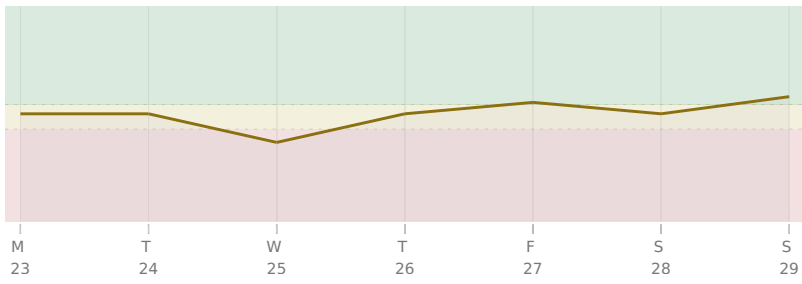

★ = natal resonance — this transit echoes your birth chart, amplifying its influence

LUNATION

● New Moon in ♈ Aries · Tuesday, 24 Mar

fresh start, personal initiative, bold new direction

KEY DATES

Tue, 24 Mar New Moon in Aries

AREAS OF LIFE

Love ★★☆☆☆

Home △ wait

Creativity ★★☆☆☆

Spirituality ★★★★★

Health ★★★☆☆

Finance ★★★★★

Travel ★★★★★

Career ★★★☆☆

Personal Growth ★★☆☆☆

Communication ★★★★★

Contracts ★★★★★

23 March - 29 March 2020