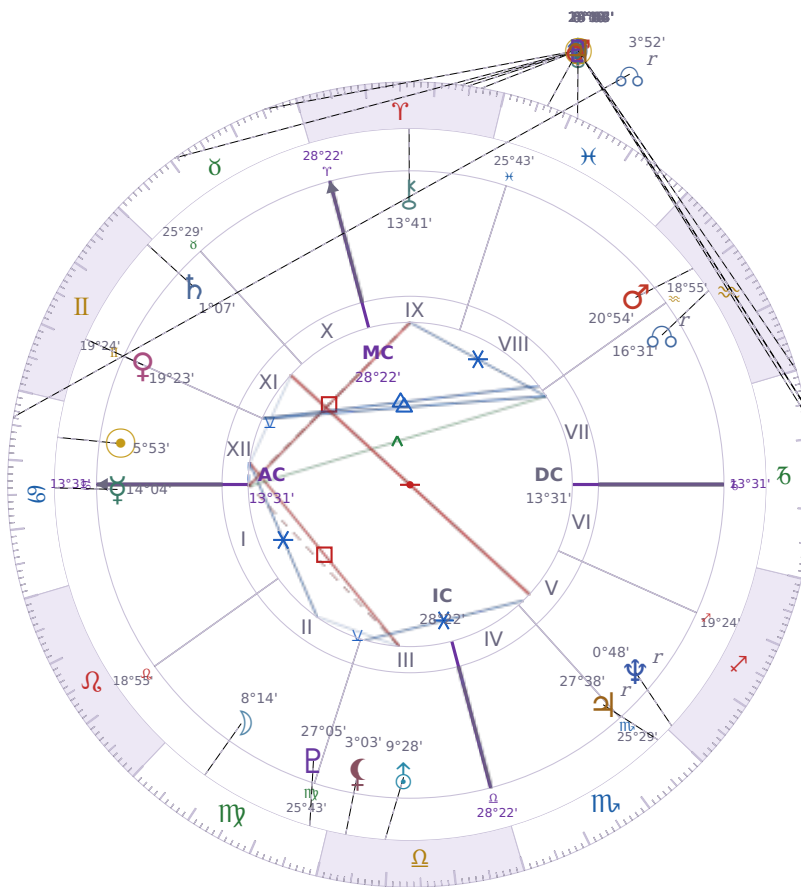

WEEKLY HOROSCOPE

Elon Reeve Musk

Businessman, entrepreneur, and political figure (born 1971)

♋ Cancer June 28, 1971 07:30 Pretoria

23 March - 29 March 2020

TRANSITS · WEEK OF MON, 23 MAR

☉ Sun	in ♈ Aries	3°19'02"
☾ Moon	in ♏ Pisces	23°34'55"
☿ Mercury	in ♏ Pisces	5°33'57"
♀ Venus	in ♉ Taurus	19°18'53"
♂ Mars	in ♐ Capricorn	24°54'42"
♃ Jupiter	in ♐ Capricorn	23°15'28"
♄ Saturn	in ♏ Aquarius	0°05'56"

♅ Uranus	in	♉ Taurus	4°43'03"
♆ Neptune	in	♓ Pisces	18°57'34"
♇ Pluto	in	♑ Capricorn	24°43'23"
♁ Chiron	in	♈ Aries	5°14'20"
♁ NNode	in	♋ Cancer Rx	3°52'13"
♁ Lilith	in	♈ Aries	6°17'45"

NATAL PLANETS

☉ Sun	in	♋ Cancer	5°53'26"	XII
☾ Moon	in	♍ Virgo	8°14'52"	II
☿ Mercury	in	♋ Cancer	14°04'03"	I
♀ Venus	in	♊ Gemini	19°23'48"	XI
♂ Mars	in	♒ Aquarius	20°54'21"	VIII
♃ Jupiter	in	♏ Scorpio	27°38'52"	V Rx
♄ Saturn	in	♊ Gemini	1°07'22"	XI
♅ Uranus	in	♎ Libra	9°28'55"	III
♆ Neptune	in	♐ Sagittarius	0°48'48"	V Rx
♇ Pluto	in	♍ Virgo	27°05'36"	III
♁ Chiron	in	♈ Aries	13°41'50"	IX
♁ North Node	in	♒ Aquarius	16°31'23"	VII Rx
♁ Lilith	in	♎ Libra	3°03'14"	III

★ = natal resonance — this transit echoes your birth chart, amplifying its influence

LUNATION

● New Moon in ♈ Aries · Tuesday, 24 Mar

fresh start, personal initiative, bold new direction

KEY DATES

Tue, 24 Mar New Moon in Aries