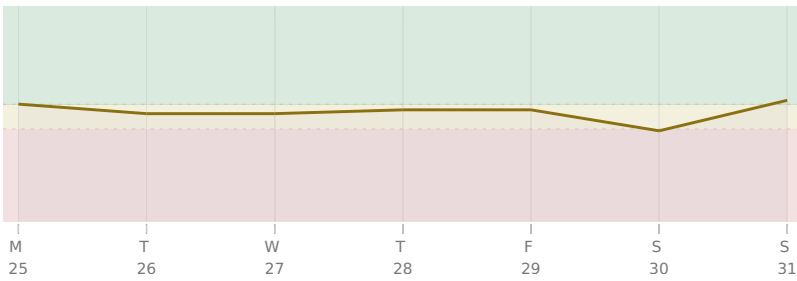

Fri, 29 Jan ♃ Jupiter △ Trine ♃ natal Uranus

Sun, 31 Jan ☿ Mercury stations Retrograde

♆ Chiron □ Square ☉ natal Sun

♆ Neptune □ Square ♀ natal Venus

♁ NNNode △ Trine ♁ natal NNNode

AREAS OF LIFE

Love ★★★☆☆

Home ★★☆☆☆

Creativity ★★★☆☆

Spirituality ★★★☆☆

Health ★★★☆☆

Finance ★★★☆☆

Travel ★★★☆☆

Career ★★★☆☆

Personal Growth ★★☆☆

Contracts ★★☆☆

Contracts ★★☆☆

25 January - 31 January 2021