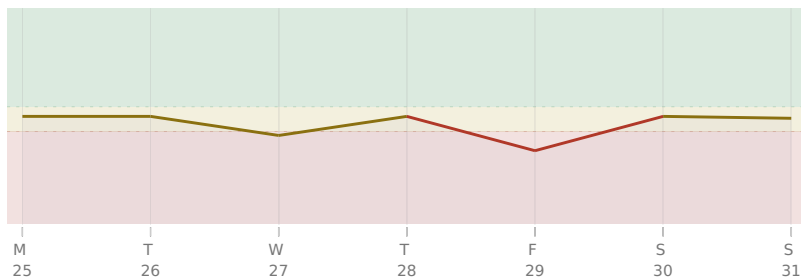

* = natal resonance — this transit echoes your birth chart, amplifying its influence

LUNATION

○ Full Moon in ♌ Leo · Thursday, 28 Jan
recognition, drama, creative culmination

KEY DATES

Thu, 28 Jan Full Moon in Leo

Fri, 29 Jan ♃ Jupiter △ Trine ♃ natal Uranus

Sun, 31 Jan ☿ Mercury stations Retrograde

♆ Chiron □ Square ☉ natal Sun

♆ Neptune □ Square ♀ natal Venus

♁ NNNode △ Trine ♁ natal NNNode

AREAS OF LIFE

Love ★★★☆☆