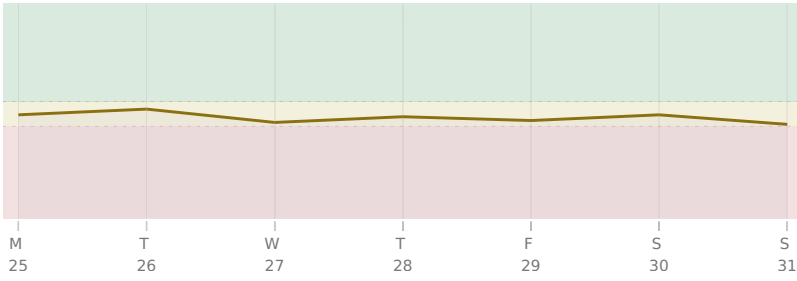

Fri, 29 Jan ♃ Jupiter △ Trine ♃ natal Uranus

Sun, 31 Jan ☿ Mercury stations Retrograde

♆ Chiron □ Square ☉ natal Sun

♆ Neptune □ Square ♀ natal Venus

♁ NNNode △ Trine ♁ natal NNNode

AREAS OF LIFE

Love ★★★☆☆

Home ★★☆☆☆

Creativity ★★★☆☆

Spirituality ★★★☆☆

Health ★★★☆☆

Finance ★★★☆☆

Travel ★★★☆☆

Career ★★★☆☆

Personal Growth ★★☆☆

Contracts ★★☆☆

Contracts ★★☆☆

25 January - 31 January 2021