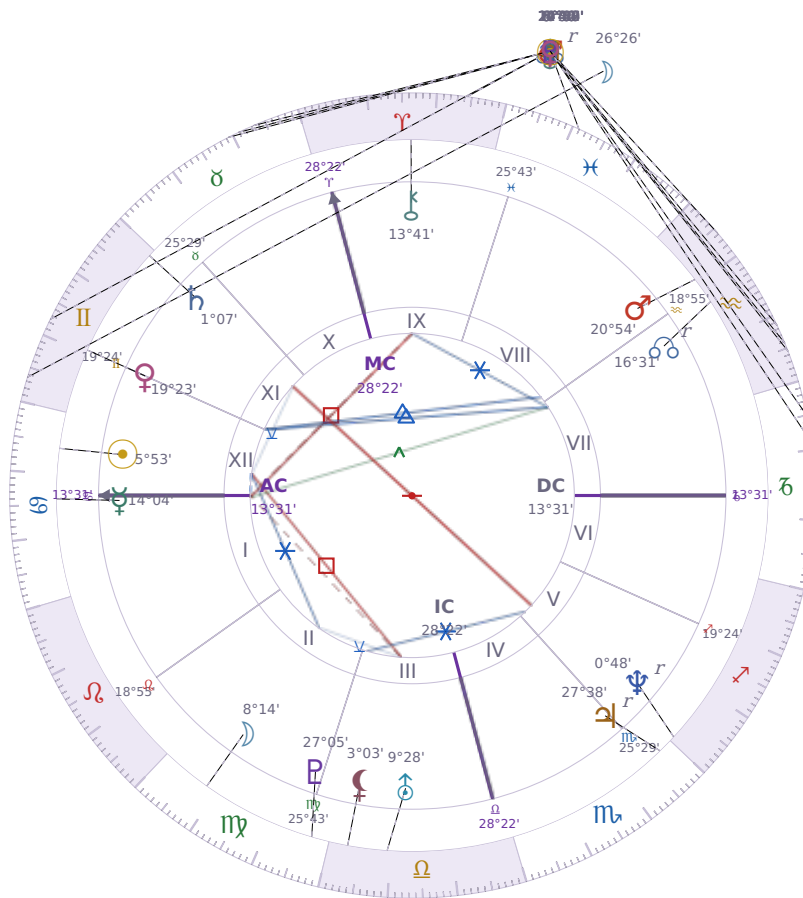

WEEKLY HOROSCOPE

Elon Reeve Musk

Businessman, entrepreneur, and political figure (born 1971)

♋ Cancer June 28, 1971 07:30 Pretoria

25 January - 31 January 2021

TRANSITS · WEEK OF MON, 25 JAN

☉ Sun	in ♒ Aquarius	5°44'11"
☾ Moon	in ♊ Gemini	26°26'37"
☿ Mercury	in ♒ Aquarius	24°11'00"
♀ Venus	in ♑ Capricorn	21°07'07"
♂ Mars	in ♉ Taurus	9°07'22"
♃ Jupiter	in ♒ Aquarius	8°30'54"
♄ Saturn	in ♒ Aquarius	4°30'10"

♅ Uranus	in	♉ Taurus	6°46'34"
♆ Neptune	in	♓ Pisces	19°04'09"
♇ Pluto	in	♑ Capricorn	24°59'57"
♁ Chiron	in	♈ Aries	5°40'27"
♊ NNode	in	♊ Gemini Rx	17°33'40"
♁ Lilith	in	♉ Taurus	10°42'35"

NATAL PLANETS

☉ Sun	in	♋ Cancer	5°53'26"	XII
☾ Moon	in	♍ Virgo	8°14'52"	II
☿ Mercury	in	♋ Cancer	14°04'03"	I
♀ Venus	in	♊ Gemini	19°23'48"	XI
♂ Mars	in	♒ Aquarius	20°54'21"	VIII
♃ Jupiter	in	♏ Scorpio	27°38'52"	V Rx
♄ Saturn	in	♊ Gemini	1°07'22"	XI
♅ Uranus	in	♎ Libra	9°28'55"	III
♆ Neptune	in	♐ Sagittarius	0°48'48"	V Rx
♇ Pluto	in	♍ Virgo	27°05'36"	III
♁ Chiron	in	♈ Aries	13°41'50"	IX
♊ North Node	in	♒ Aquarius	16°31'23"	VII Rx
♁ Lilith	in	♎ Libra	3°03'14"	III