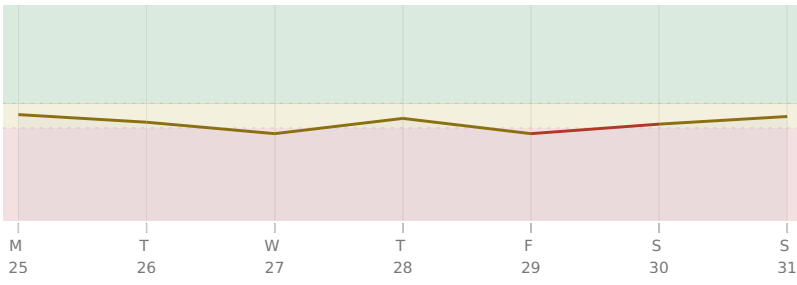

Fri, 29 Jan ♃ Jupiter △ Trine ♃ natal Uranus

Sun, 31 Jan ☿ Mercury stations Retrograde

♆ Chiron □ Square ☉ natal Sun

♆ Neptune □ Square ♀ natal Venus

♁ NNNode △ Trine ♁ natal NNNode

AREAS OF LIFE

Love ★★★☆☆

Home ★★☆☆☆

Creativity ★★★☆☆

Spirituality ★★★☆☆

Health ★★★☆☆

Finance ★★★☆☆

Travel ★★★☆☆

Career ★★★☆☆

Personal Growth ★★☆☆

Contracts ★★☆☆

Contracts ★★☆☆

25 January - 31 January 2021