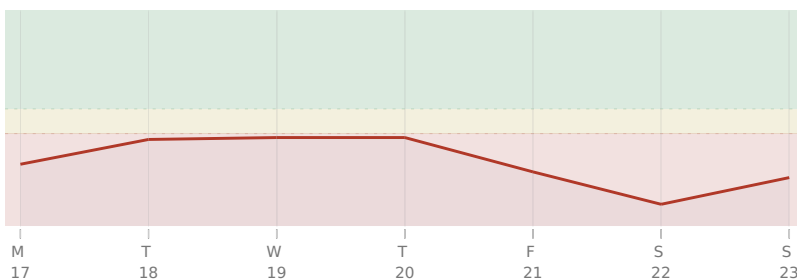

♃ Jupiter * Sextile ☿ natal Mercury · Sunday 23 Jul

Your mind works faster and more clearly right now, making it easier to see solutions you usually miss. You find yourself **explaining things well** and picking up new information quickly, whether at work or in conversations. This is a practical window to tackle writing projects, learning, or any discussion that matters to you.

♁ NNode ∟ Semi sextile ♄ natal Saturn · Monday 17 Jul

Over the coming weeks, you find it easier to **follow through on commitments** without feeling weighed down by them. Your practical instincts are working well with your sense of direction, so you can make real progress on goals that matter. This is a good time to take on responsibility because you actually feel capable of handling it.

♄ Saturn Rx · ♋ Pisces

The limits that protect your energy, compassion, and creative focus are being reconsidered right now. Boundaries that have been dissolved in the name of flexibility or kindness may be creating hidden costs. Building more deliberate structure into the areas of your life that feel most diffuse rewards you more than continued openness.

* = natal resonance — this transit echoes your birth chart, amplifying its influence

LUNATION

● New Moon in ♋ Cancer · Tuesday, 18 Jul

emotional reset, home, inner security

KEY DATES

Tue, 18 Jul New Moon in Cancer

Sun, 23 Jul ☉ Sun enters ♌ Leo

♀ Venus stations Retrograde

♄ Chiron * Sextile ♂ natal Mars

AREAS OF LIFE

Love ⚠ wait