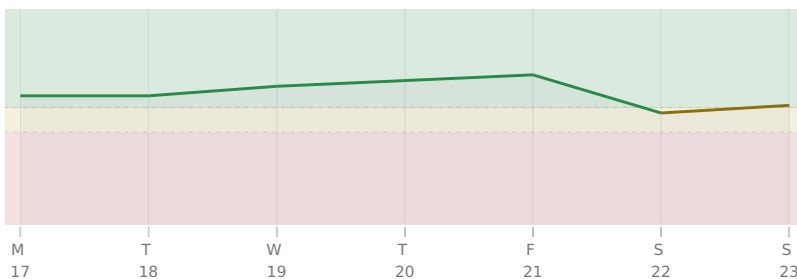

* = natal resonance — this transit echoes your birth chart, amplifying its influence

LUNATION

● New Moon in ♋ Cancer · Tuesday, 18 Jul

emotional reset, home, inner security

KEY DATES

Tue, 18 Jul New Moon in Cancer

Sun, 23 Jul ☉ Sun enters ♌ Leo

♀ Venus stations Retrograde

♄ Chiron * Sextile ♂ natal Mars

AREAS OF LIFE

Love ⚠ wait

Home ★★★★★

Creativity ⚠ wait

Spirituality ★★★★★☆

Health ★★★★★☆

Finance ★★★★★☆

Travel ★★★★★☆

Career ★★★☆☆

Personal Growth ★★★★★

Communication ★★★★★

Contracts ★★★★★

17 July - 23 July 2023