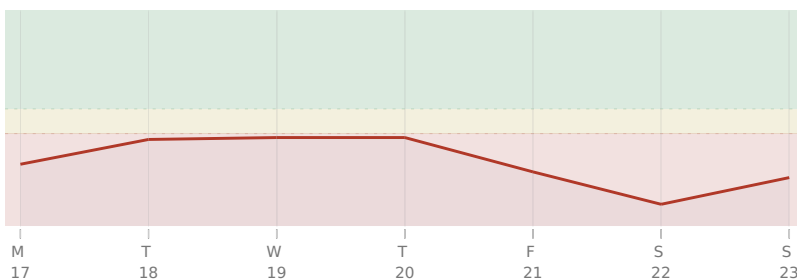

* = natal resonance — this transit echoes your birth chart, amplifying its influence

LUNATION

● New Moon in ♋ Cancer · Tuesday, 18 Jul

emotional reset, home, inner security

KEY DATES

Tue, 18 Jul New Moon in Cancer

Sun, 23 Jul ☉ Sun enters ♌ Leo

♀ Venus stations Retrograde

♄ Chiron * Sextile ♂ natal Mars

AREAS OF LIFE

Love ⚠ wait

Home ★★★★★

Creativity ⚠ wait

Spirituality ★★★★★☆