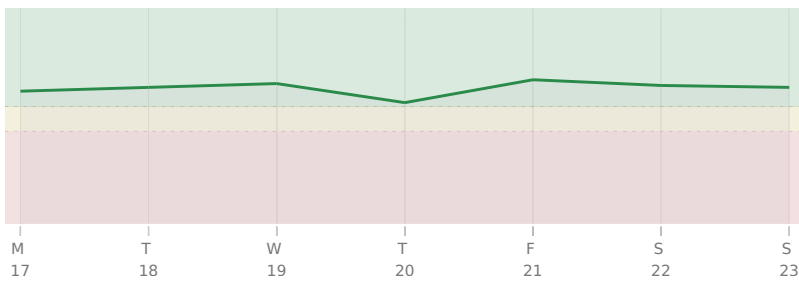

## KEY DATES

**Tue, 18 Jul** New Moon in Cancer

**Sun, 23 Jul** ☉ Sun enters ♌ Leo

♀ Venus stations Retrograde

♄ Chiron \* Sextile ♂ natal Mars

## AREAS OF LIFE

**Love** ⚠ wait

**Home** ★★★★★

**Creativity** ⚠ wait

**Spirituality** ★★★★★☆

**Health** ★★★★★☆

**Finance** ★★★★★☆

**Travel** ★★★★★☆

**Career** ★★★☆☆

**Personal Growth** ★★★★★

**Communication** ★★★★★

**Contracts** ★★★★★

17 July - 23 July 2023

h Saturn Rx