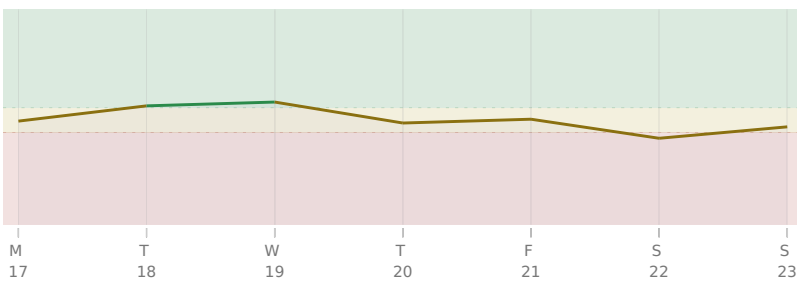

Sun, 23 Jul ☉ Sun enters ♌ Leo

♀ Venus stations Retrograde

♄ Chiron * Sextile ♂ natal Mars

AREAS OF LIFE

Love ⚠ wait

Home ★★★★★

Creativity ⚠ wait

Spirituality ★★★★★☆

Health ★★★★★☆

Finance ★★★★★☆

Travel ★★★★★☆

Career ★★★☆☆

Personal Growth ★★★★★

Communication ★★★★★

Contracts ★★★★★

17 July - 23 July 2023

h Saturn Rx