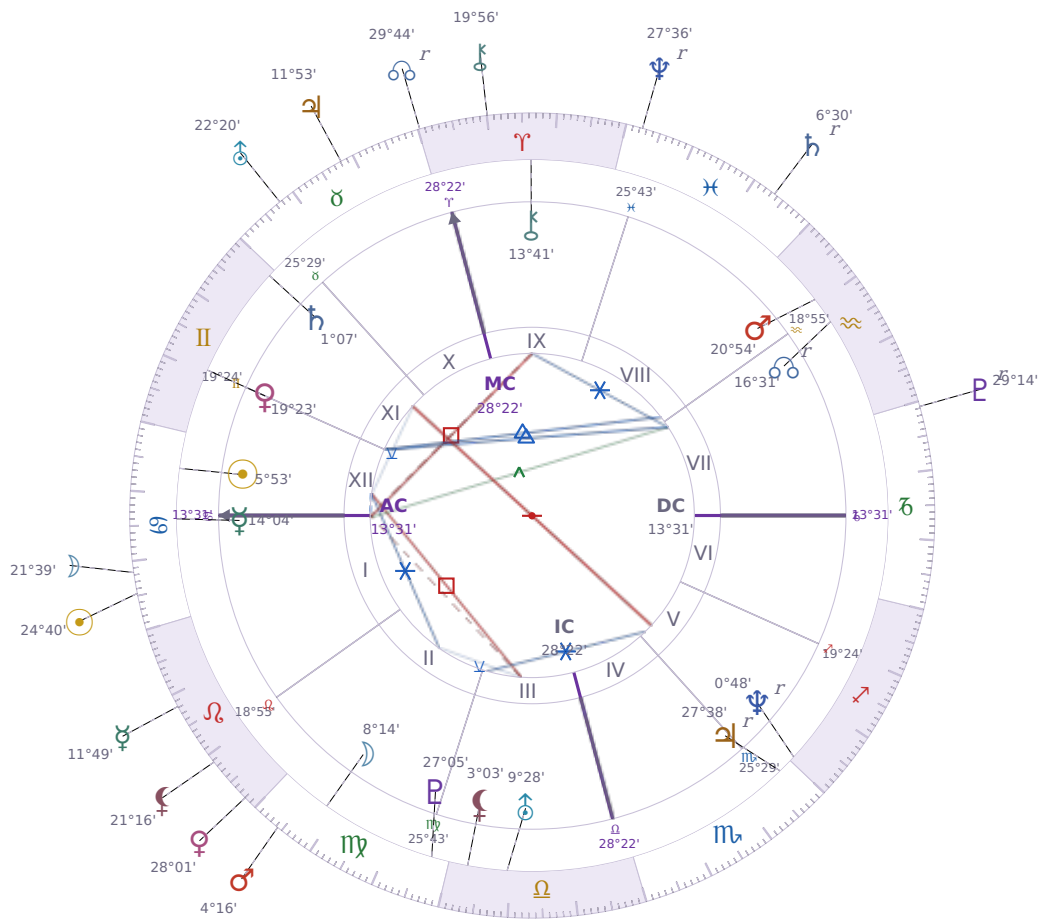

## WEEKLY HOROSCOPE

### Elon Reeve Musk

Businessman, entrepreneur, and political figure (born 1971)

♋ Cancer June 28, 1971 07:30 Pretoria

**17 July - 23 July 2023**

#### TRANSITS · WEEK OF MON, 17 JUL

☉ Sun	in ♋ Cancer	24°40'34"
☾ Moon	in ♋ Cancer	21°39'38"
☿ Mercury	in ♌ Leo	11°49'59"
♀ Venus	in ♌ Leo	28°01'34"
♂ Mars	in ♍ Virgo	4°16'51"
♃ Jupiter	in ♉ Taurus	11°53'17"
♄ Saturn	in ♓ Pisces Rx	6°30'19"