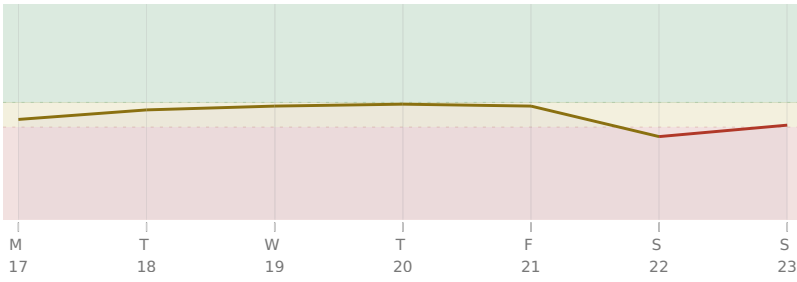

Sun, 23 Jul ☉ Sun enters ♌ Leo

♀ Venus stations Retrograde

♄ Chiron * Sextile ♂ natal Mars

AREAS OF LIFE

Love ⚠ wait

Home ★★★★★

Creativity ⚠ wait

Spirituality ★★★★★☆

Health ★★★★★☆

Finance ★★★★★☆

Travel ★★★★★☆

Career ★★★☆☆

Personal Growth ★★★★★

Communication ★★★★★

Contracts ★★★★★

17 July - 23 July 2023