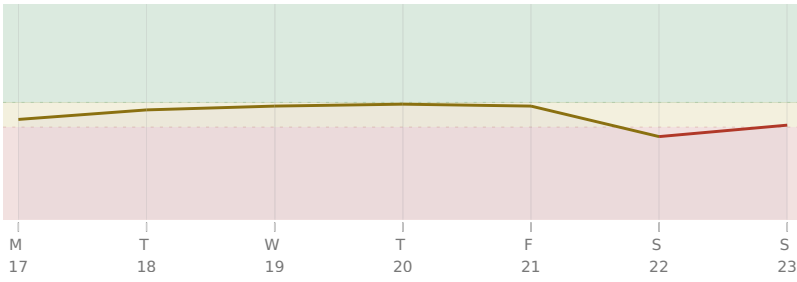

Personal Growth ★★★★★