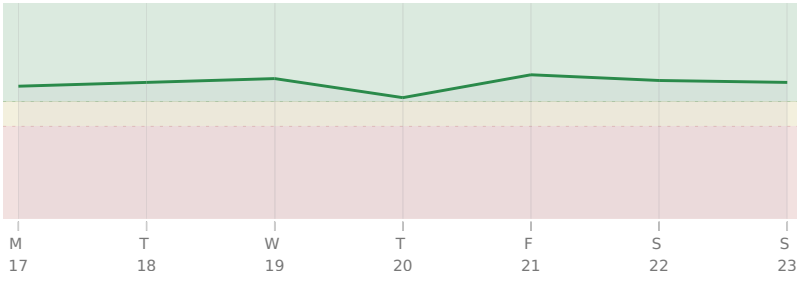

* = natal resonance — this transit echoes your birth chart, amplifying its influence

LUNATION

● New Moon in ♋ Cancer · Tuesday, 18 Jul

emotional reset, home, inner security

KEY DATES

Tue, 18 Jul New Moon in Cancer

Sun, 23 Jul ☉ Sun enters ♌ Leo

♀ Venus stations Retrograde

♄ Chiron * Sextile ♂ natal Mars

AREAS OF LIFE

Love ⚠ wait

Home ★★★★★

Creativity ⚠ wait

Spirituality ★★★★★☆

Health ★★★★★☆

Finance ★★★★★☆

Travel ★★★★★☆

Career ★★★☆☆

Personal Growth ★★★★★

Communication ★★★★★

Contracts ★★★★★

17 July - 23 July 2023