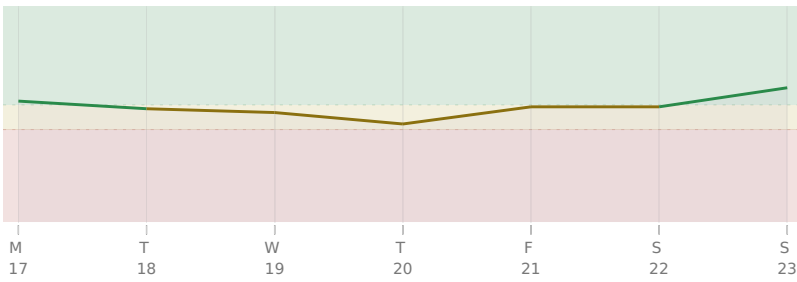

Contracts ★★★★★

17 July - 23 July 2023

h Saturn Rx