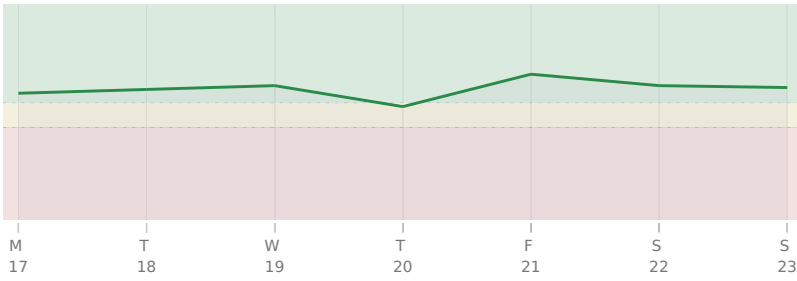

* = natal resonance — this transit echoes your birth chart, amplifying its influence

LUNATION

● New Moon in ♋ Cancer · Tuesday, 18 Jul

emotional reset, home, inner security

KEY DATES

Tue, 18 Jul New Moon in Cancer

Sun, 23 Jul ☉ Sun enters ♌ Leo

♀ Venus stations Retrograde

♄ Chiron * Sextile ♂ natal Mars

AREAS OF LIFE

Love ⚠ wait

Home ★★★★★

Creativity ⚠ wait

Spirituality ★★★★★☆

Health ★★★★★☆

Finance ★★★★★☆

Travel ★★★★★☆

Career ★★★☆☆

Personal Growth ★★★★★

Communication ★★★★★

Contracts ★★★★★

17 July - 23 July 2023