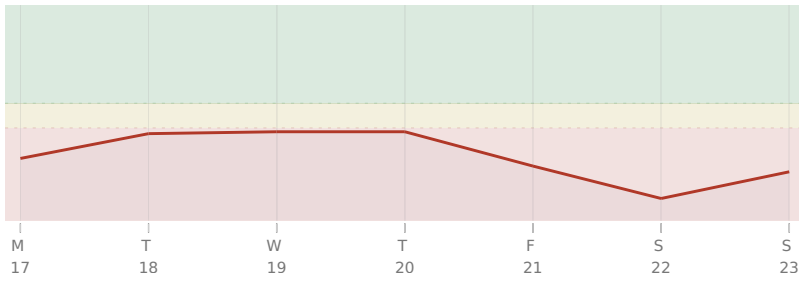

## KEY DATES

**Tue, 18 Jul** New Moon in Cancer

**Sun, 23 Jul** ☉ Sun enters ♌ Leo

♀ Venus stations Retrograde

♄ Chiron \* Sextile ♂ natal Mars

## AREAS OF LIFE

**Love** ⚠ wait

**Home** ★★★★★

**Creativity** ⚠ wait

**Spirituality** ★★★★★☆

**Health** ★★★★★☆

**Finance** ★★★★★☆

**Travel** ★★★★★☆

**Career** ★★★☆☆

**Personal Growth** ★★★★★

**Communication** ★★★★★

**Contracts** ★★★★★

17 July - 23 July 2023

h Saturn Rx