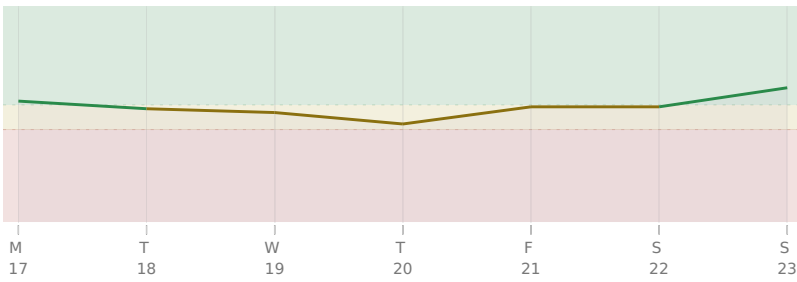

Sun, 23 Jul ☉ Sun enters ♌ Leo

♀ Venus stations Retrograde

♄ Chiron * Sextile ♂ natal Mars

AREAS OF LIFE

Love ⚠ wait

Home ★★★★★

Creativity ⚠ wait

Spirituality ★★★★★☆

Health ★★★★★☆

Finance ★★★★★☆

Travel ★★★★★☆

Career ★★★☆☆

Personal Growth ★★★★★

Communication ★★★★★

Contracts ★★★★★

17 July - 23 July 2023

h Saturn Rx