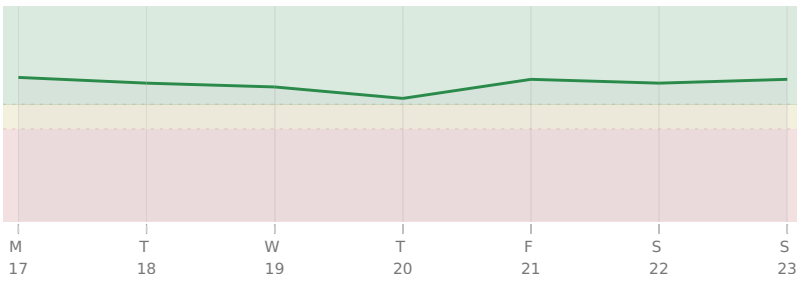

* = natal resonance — this transit echoes your birth chart, amplifying its influence

LUNATION

● New Moon in ♋ Cancer · Tuesday, 18 Jul

emotional reset, home, inner security

KEY DATES

Tue, 18 Jul New Moon in Cancer

Sun, 23 Jul ☉ Sun enters ♌ Leo

♀ Venus stations Retrograde

♄ Chiron * Sextile ♂ natal Mars

AREAS OF LIFE

Love ⚠ wait

Home ★★★★★

Creativity ⚠ wait

Spirituality ★★★★★☆

Health ★★★★★☆

Finance ★★★★★☆

Travel ★★★★★☆

Career ★★★☆☆

Personal Growth ★★★★★

Communication ★★★★★

Contracts ★★★★★

17 July - 23 July 2023