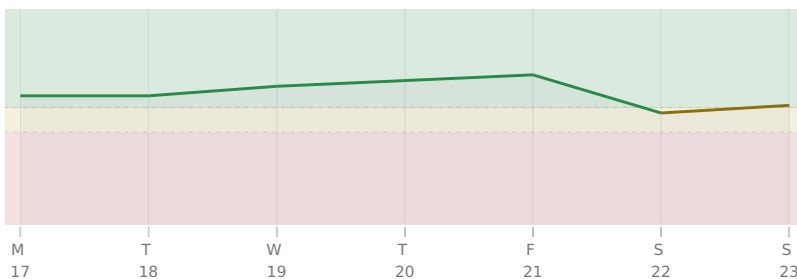

♃ Jupiter ∟ Semi sextile ♄ natal Chiron · Sunday 23 Jul

While this lasts, you feel more **willing to ask for help** with something that has bothered you for a while. *Jupiter* is gently opening a door that *Chiron* has kept closed, and you notice you're less defensive about admitting what hurts. Over the coming weeks, this small shift in attitude can lead to real conversations or actions that actually move you forward.

♁ NNode ☿ Quincunx ♆ natal Neptune · Monday 17 Jul

These days you are noticing gaps between what you imagine and what actually works in your relationships or creative projects. You feel pulled toward **adjusting your expectations** because reality keeps bumping up against your daydreams. Over the coming weeks, this friction between fantasy and fact will push you to make small practical changes instead of waiting for perfect conditions.

♃ Jupiter * Sextile ☿ natal Mercury · Sunday 23 Jul

Your mind works faster and more clearly right now, making it easier to see solutions you usually miss. You find yourself **explaining things well** and picking up new information quickly, whether at work or in conversations. This is a practical window to tackle writing projects, learning, or any discussion that matters to you.

♁ NNode ∟ Semi sextile ♄ natal Saturn · Monday 17 Jul

Over the coming weeks, you find it easier to **follow through on commitments** without feeling weighed down by them. Your practical instincts are working well with your sense of direction, so you can make real progress on goals that matter. This is a good time to take on responsibility because you actually feel capable of handling it.

♄ Saturn Rx · ♋ Pisces