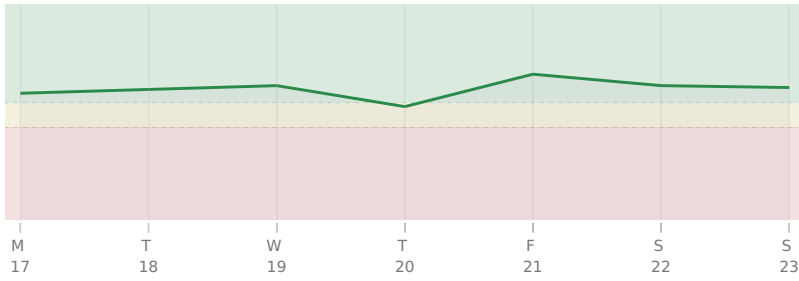

## KEY DATES

**Tue, 18 Jul** New Moon in Cancer

**Sun, 23 Jul** ☉ Sun enters ♌ Leo

♀ Venus stations Retrograde

♄ Chiron \* Sextile ♂ natal Mars

## AREAS OF LIFE

**Love** ⚠ wait

**Home** ★★★★★

**Creativity** ⚠ wait

**Spirituality** ★★★★★☆

**Health** ★★★★★☆

**Finance** ★★★★★☆

**Travel** ★★★★★☆

**Career** ★★★☆☆

**Personal Growth** ★★★★★

**Communication** ★★★★★

**Contracts** ★★★★★

17 July - 23 July 2023

h Saturn Rx