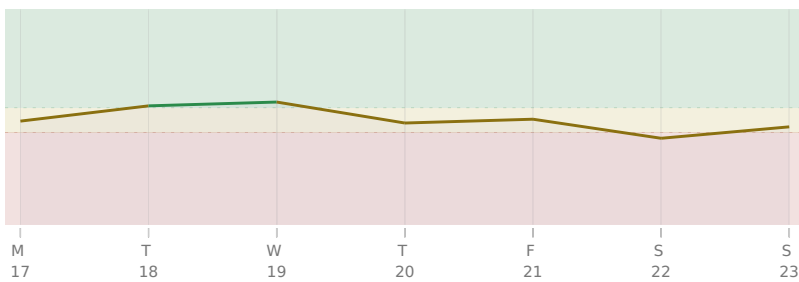

## KEY DATES

**Tue, 18 Jul** New Moon in Cancer

**Sun, 23 Jul** ☉ Sun enters ♌ Leo

♀ Venus stations Retrograde

♄ Chiron \* Sextile ♂ natal Mars

## AREAS OF LIFE

**Love** ⚠ wait

**Home** ★★★★★

**Creativity** ⚠ wait

**Spirituality** ★★★★★☆

**Health** ★★★★★☆

**Finance** ★★★★★☆

**Travel** ★★★★★☆

**Career** ★★★☆☆

**Personal Growth** ★★★★★

**Communication** ★★★★★

**Contracts** ★★★★★

17 July - 23 July 2023

h Saturn Rx