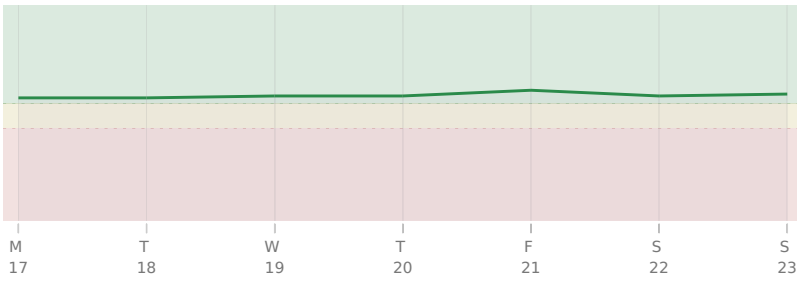

Sun, 23 Jul ☉ Sun enters ♌ Leo

♀ Venus stations Retrograde

♄ Chiron * Sextile ♂ natal Mars

AREAS OF LIFE

Love ⚠ wait

Home ★★★★★

Creativity ⚠ wait

Spirituality ★★★★★☆

Health ★★★★★☆

Finance ★★★★★☆

Travel ★★★★★☆

Career ★★★☆☆

Personal Growth ★★★★★

Communication ★★★★★

Contracts ★★★★★

17 July - 23 July 2023

h Saturn Rx