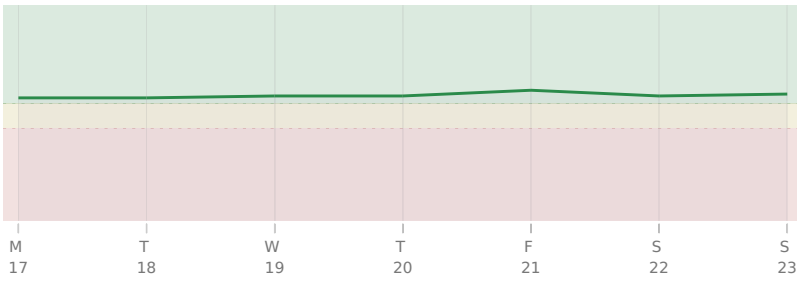

Communication ★★★★★