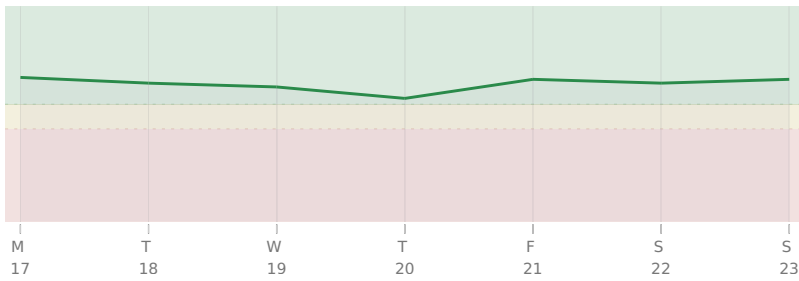

## KEY DATES

**Tue, 18 Jul** New Moon in Cancer

**Sun, 23 Jul** ☉ Sun enters ♌ Leo

♀ Venus stations Retrograde

♄ Chiron \* Sextile ♂ natal Mars

## AREAS OF LIFE

**Love** ⚠ wait

**Home** ★★★★★

**Creativity** ⚠ wait

**Spirituality** ★★★★★☆

**Health** ★★★★★☆

**Finance** ★★★★★☆

**Travel** ★★★★★☆

**Career** ★★★☆☆

**Personal Growth** ★★★★★

**Communication** ★★★★★

**Contracts** ★★★★★

17 July - 23 July 2023

h Saturn Rx