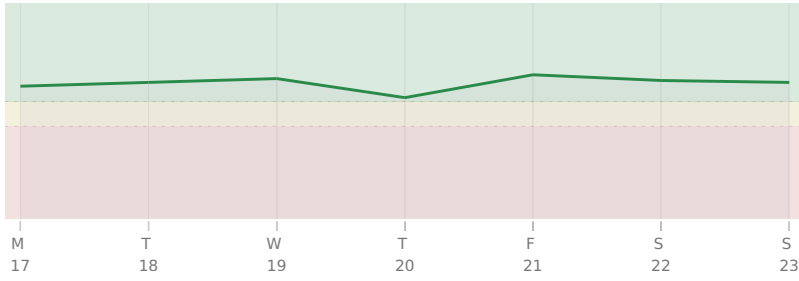

## KEY DATES

**Tue, 18 Jul** New Moon in Cancer

**Sun, 23 Jul** ☉ Sun enters ♌ Leo

♀ Venus stations Retrograde

♄ Chiron \* Sextile ♂ natal Mars

## AREAS OF LIFE

**Love** ⚠ wait

**Home** ★★★★★

**Creativity** ⚠ wait

**Spirituality** ★★★★★☆

**Health** ★★★★★☆

**Finance** ★★★★★☆

**Travel** ★★★★★☆

**Career** ★★★☆☆

**Personal Growth** ★★★★★

**Communication** ★★★★★

**Contracts** ★★★★★

17 July - 23 July 2023

h Saturn Rx