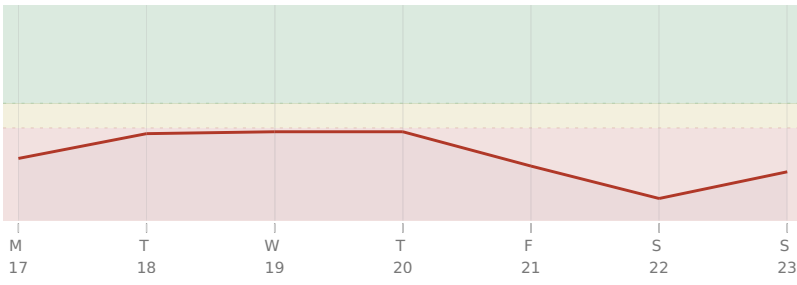

* = natal resonance — this transit echoes your birth chart, amplifying its influence

LUNATION

● New Moon in ♋ Cancer · Tuesday, 18 Jul

emotional reset, home, inner security

KEY DATES

Tue, 18 Jul New Moon in Cancer

Sun, 23 Jul ☉ Sun enters ♌ Leo

♀ Venus stations Retrograde

♄ Chiron * Sextile ♂ natal Mars

AREAS OF LIFE

Love ⚠ wait

Home ★★★★★

Creativity ⚠ wait

Spirituality ★★★★★☆

Health ★★★★★☆

Finance ★★★★★☆

Travel ★★★★★☆

Career ★★★☆☆

Personal Growth ★★★★★

Communication ★★★★★

Contracts ★★★★★

17 July - 23 July 2023