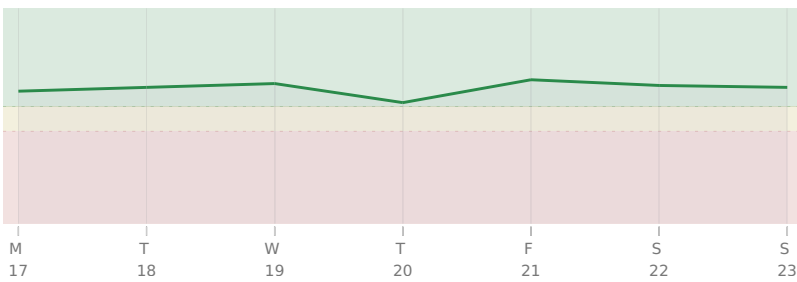

* = natal resonance — this transit echoes your birth chart, amplifying its influence

LUNATION

● New Moon in ♋ Cancer · Tuesday, 18 Jul

emotional reset, home, inner security

KEY DATES

Tue, 18 Jul New Moon in Cancer

Sun, 23 Jul ☉ Sun enters ♌ Leo

♀ Venus stations Retrograde

♄ Chiron * Sextile ♂ natal Mars

AREAS OF LIFE

Love ⚠ wait

Home ★★★★★

Creativity ⚠ wait

Spirituality ★★★★★☆

Health ★★★★★☆

Finance ★★★★★☆

Travel ★★★★★☆

Career ★★★☆☆

Personal Growth ★★★★★

Communication ★★★★★

Contracts ★★★★★

17 July - 23 July 2023