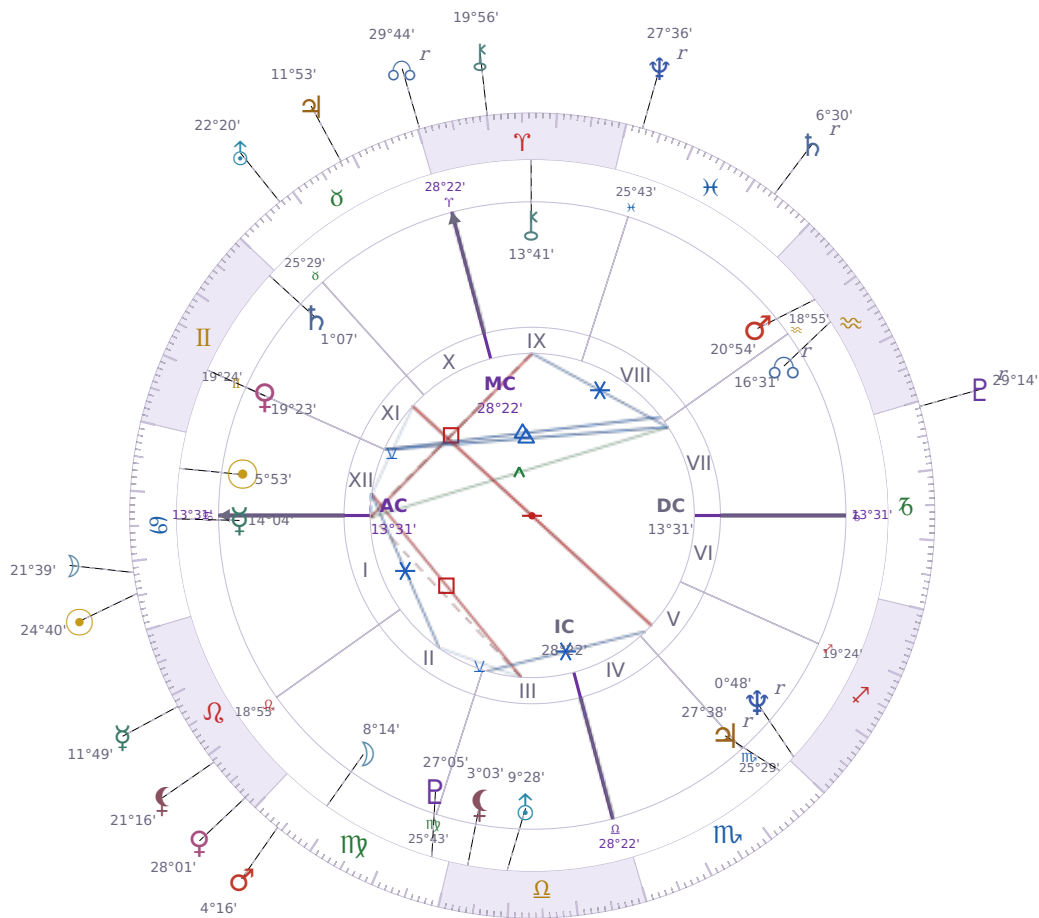

WEEKLY HOROSCOPE

Elon Reeve Musk

Businessman, entrepreneur, and political figure (born 1971)

♋ Cancer June 28, 1971 07:30 Pretoria

17 July - 23 July 2023

TRANSITS · WEEK OF MON, 17 JUL

☉ Sun	in ♋ Cancer	24°40'34"
☾ Moon	in ♋ Cancer	21°39'38"
☿ Mercury	in ♌ Leo	11°49'59"
♀ Venus	in ♌ Leo	28°01'34"
♂ Mars	in ♍ Virgo	4°16'51"
♃ Jupiter	in ♉ Taurus	11°53'17"
♄ Saturn	in ♓ Pisces Rx	6°30'19"

♅ Uranus	in ♉ Taurus	22°20'22"
♆ Neptune	in ♋ Pisces Rx	27°36'47"
♇ Pluto	in ♑ Capricorn Rx	29°14'12"
♁ Chiron	in ♈ Aries	19°56'50"
♁ NNode	in ♈ Aries Rx	29°44'46"
♁ Lilith	in ♌ Leo	21°16'38"

NATAL PLANETS