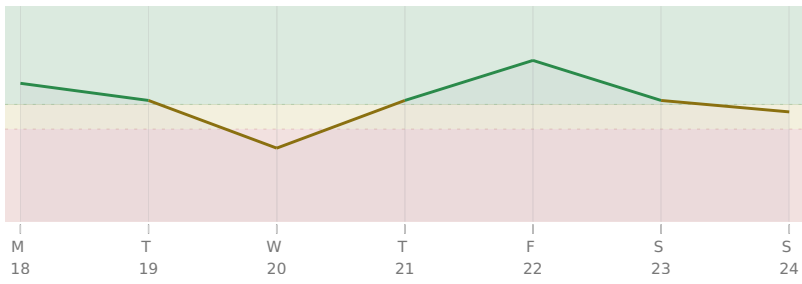

♆ Neptune ☉ Opposition ♅ natal Uranus · Monday 18 Jun

Right now you are caught between wanting to break free and feeling too confused to know which way to go. Your usual ability to spot what needs to change is clouded by **vague doubts and second-guessing**, so you either act on half-formed ideas or freeze completely. Over the coming weeks, expect to feel frustrated with yourself for not moving forward, and frustrated with others for not understanding your sudden shifts in direction.

* = natal resonance — this transit echoes your birth chart, amplifying its influence

KEY DATES

Mon, 18 Jun ♃ NNode ☉ Opposition ☉ natal Sun

Thu, 21 Jun ☉ Sun enters ♋ Cancer

AREAS OF LIFE

Love ⚠ wait

Home ★★★★★

Creativity ⚠ wait

Spirituality ★★★★★

Health ★★★☆☆

Finance ▲ wait

Travel ★★★★★

Career ★★☆☆☆

Personal Growth ★★☆☆☆

Communication ★★★★★

Contracts ★★★☆☆

18 June - 24 June 2029