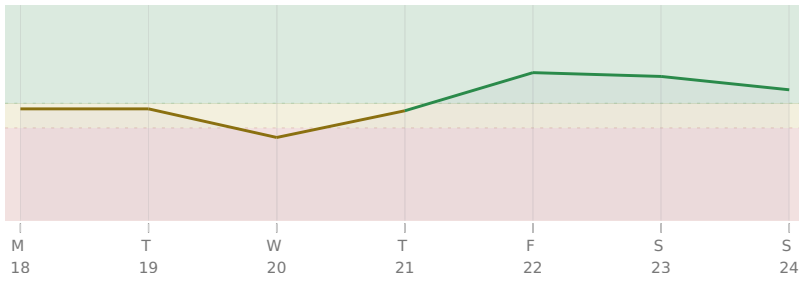

Health ★★★☆☆

Finance ▲ wait

Travel ★★★★★

Career ★★☆☆☆

Personal Growth ★★☆☆☆