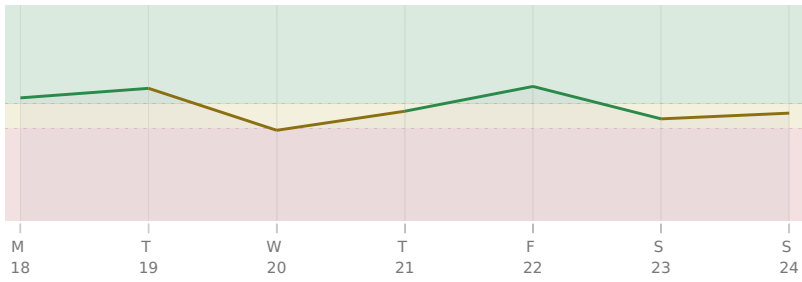

♆ Neptune ☉ Opposition ♅ natal Uranus · Monday 18 Jun

Right now you are caught between wanting to break free and feeling too confused to know which way to go. Your usual ability to spot what needs to change is clouded by **vague doubts and second-guessing**, so you either act on half-formed ideas or freeze completely. Over the coming weeks, expect to feel frustrated with yourself for not moving forward, and frustrated with others for not understanding your sudden shifts in direction.

* = natal resonance — this transit echoes your birth chart, amplifying its influence

KEY DATES

Mon, 18 Jun ♃ NNode ☉ Opposition ☉ natal Sun

Thu, 21 Jun ☉ Sun enters ♋ Cancer

AREAS OF LIFE

Love ⚠ wait

Home ★★★★★

Creativity ⚠ wait

Spirituality ★★★★★

Health ★★★☆☆

Finance ▲ wait

Travel ★★★★★

Career ★★☆☆☆

Personal Growth ★★☆☆☆

Communication ★★★★★

Contracts ★★★☆☆

18 June - 24 June 2029