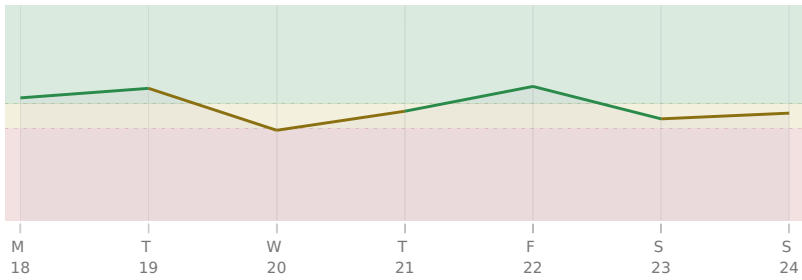

♆ Neptune ☉ Opposition ♅ natal Uranus · Monday 18 Jun

Right now you are caught between wanting to break free and feeling too confused to know which way to go. Your usual ability to spot what needs to change is clouded by **vague doubts and second-guessing**, so you either act on half-formed ideas or freeze completely. Over the coming weeks, expect to feel frustrated with yourself for not moving forward, and frustrated with others for not understanding your sudden shifts in direction.

* = natal resonance — this transit echoes your birth chart, amplifying its influence

KEY DATES

Mon, 18 Jun ♃ NNode ☉ Opposition ☉ natal Sun

Thu, 21 Jun ☉ Sun enters ♋ Cancer

AREAS OF LIFE

Love ⚠ wait

Home ★★★★★

Creativity ⚠ wait

Spirituality ★★★★★

Health ★★★☆☆

Finance ▲ wait

Travel ★★★★★

Career ★★☆☆☆

Personal Growth ★★☆☆☆

Communication ★★★★★

Contracts ★★★☆☆

18 June - 24 June 2029