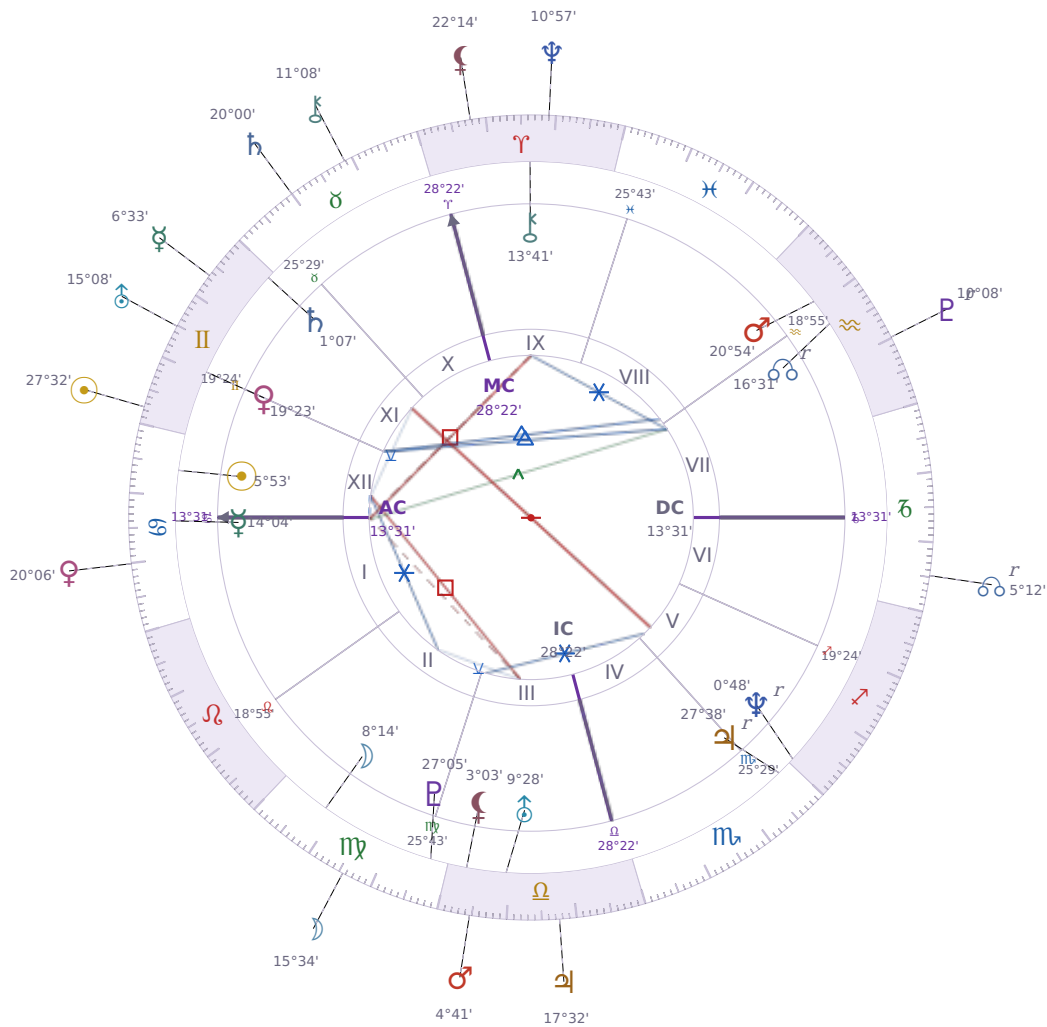

WEEKLY HOROSCOPE

Elon Reeve Musk

Businessman, entrepreneur, and political figure (born 1971)

♋ Cancer June 28, 1971 07:30 Pretoria

18 June - 24 June 2029

TRANSITS · WEEK OF MON, 18 JUN

☉ Sun	in ♊ Gemini	27°32'32"
☾ Moon	in ♍ Virgo	15°34'52"
☿ Mercury	in ♊ Gemini	6°33'30"
♀ Venus	in ♋ Cancer	20°06'12"
♂ Mars	in ♎ Libra	4°41'02"
♃ Jupiter	in ♎ Libra	17°32'21"
♄ Saturn	in ♉ Taurus	20°00'24"

♅ Uranus	in ♊ Gemini	15°08'29"
♆ Neptune	in ♈ Aries	10°57'47"
♇ Pluto	in ♒ Aquarius Rx	10°08'23"
♁ Chiron	in ♉ Taurus	11°08'49"
♁ NNode	in ♑ Capricorn Rx	5°12'50"
♁ Lilith	in ♈ Aries	22°14'06"

NATAL PLANETS

☉ Sun	in ♋ Cancer	5°53'26"	XII
☾ Moon	in ♍ Virgo	8°14'52"	II
☿ Mercury	in ♋ Cancer	14°04'03"	I
♀ Venus	in ♊ Gemini	19°23'48"	XI
♂ Mars	in ♒ Aquarius	20°54'21"	VIII
♃ Jupiter	in ♏ Scorpio	27°38'52"	V Rx
♄ Saturn	in ♊ Gemini	1°07'22"	XI
♅ Uranus	in ♎ Libra	9°28'55"	III
♆ Neptune	in ♐ Sagittarius	0°48'48"	V Rx
♇ Pluto	in ♍ Virgo	27°05'36"	III
♁ Chiron	in ♈ Aries	13°41'50"	IX
♁ North Node	in ♒ Aquarius	16°31'23"	VII Rx
♁ Lilith	in ♎ Libra	3°03'14"	III