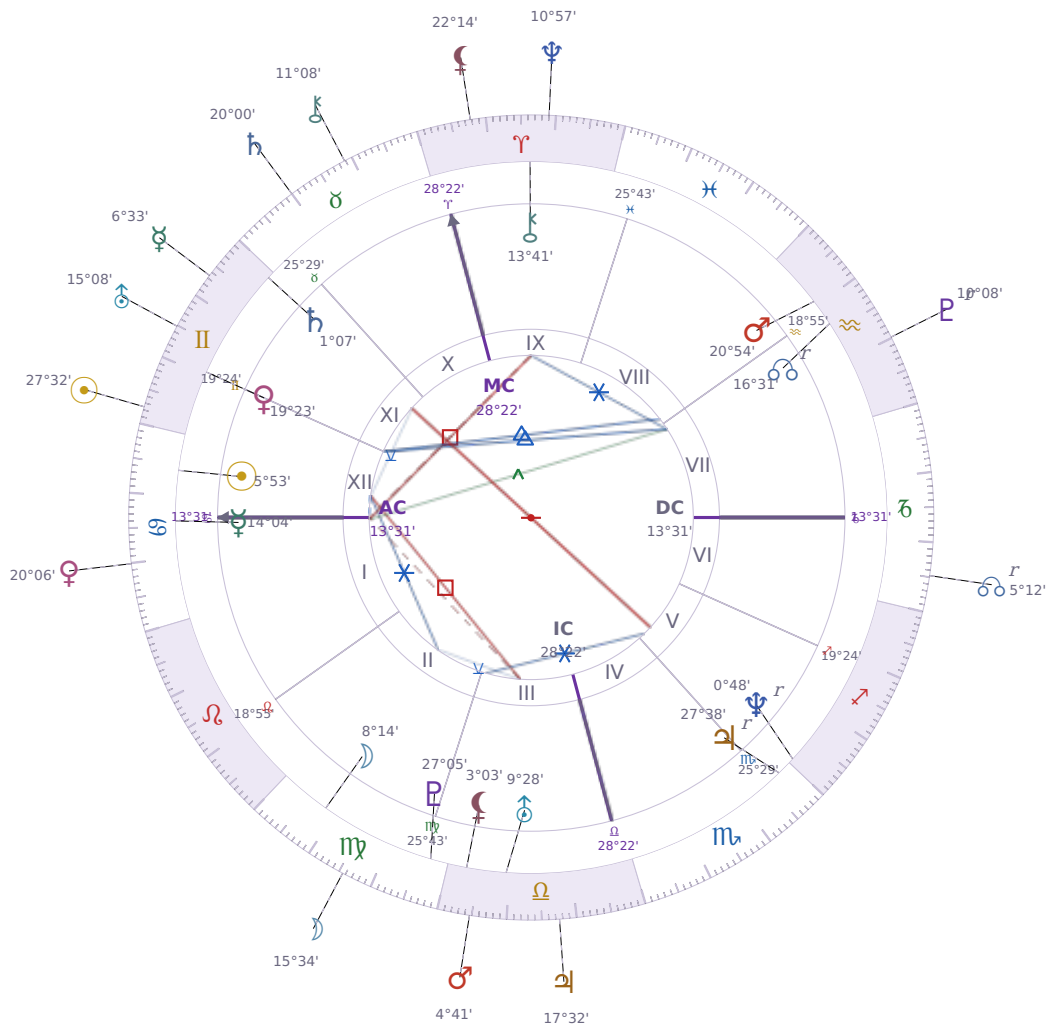

WEEKLY HOROSCOPE

Elon Reeve Musk

Businessman, entrepreneur, and political figure (born 1971)

♋ Cancer June 28, 1971 07:30 Pretoria

18 June - 24 June 2029

TRANSITS · WEEK OF MON, 18 JUN

☉ Sun	in ♊ Gemini	27°32'32"
☾ Moon	in ♍ Virgo	15°34'52"
☿ Mercury	in ♊ Gemini	6°33'30"
♀ Venus	in ♋ Cancer	20°06'12"
♂ Mars	in ♎ Libra	4°41'02"
♃ Jupiter	in ♎ Libra	17°32'21"
♄ Saturn	in ♉ Taurus	20°00'24"

♅ Uranus	in ♊ Gemini	15°08'29"
♆ Neptune	in ♈ Aries	10°57'47"
♇ Pluto	in ♒ Aquarius Rx	10°08'23"
♁ Chiron	in ♉ Taurus	11°08'49"
♁ NNode	in ♑ Capricorn Rx	5°12'50"
♁ Lilith	in ♈ Aries	22°14'06"

NATAL PLANETS

☉ Sun	in ♋ Cancer	5°53'26"	XII
☾ Moon	in ♍ Virgo	8°14'52"	II
☿ Mercury	in ♋ Cancer	14°04'03"	I
♀ Venus	in ♊ Gemini	19°23'48"	XI
♂ Mars	in ♒ Aquarius	20°54'21"	VIII
♃ Jupiter	in ♏ Scorpio	27°38'52"	V Rx
♄ Saturn	in ♊ Gemini	1°07'22"	XI
♅ Uranus	in ♎ Libra	9°28'55"	III
♆ Neptune	in ♐ Sagittarius	0°48'48"	V Rx
♇ Pluto	in ♍ Virgo	27°05'36"	III
♁ Chiron	in ♈ Aries	13°41'50"	IX
♁ North Node	in ♒ Aquarius	16°31'23"	VII Rx
♁ Lilith	in ♎ Libra	3°03'14"	III