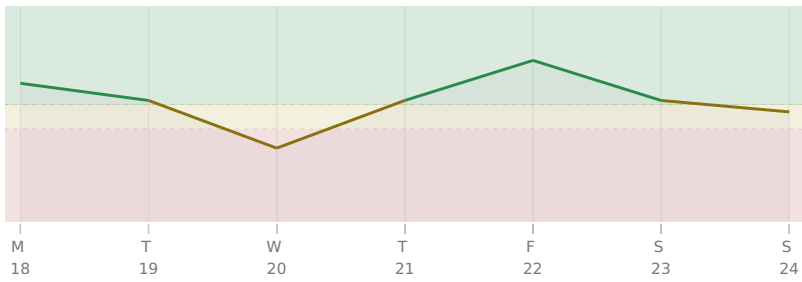

♆ Neptune ☉ Opposition ♅ natal Uranus · Monday 18 Jun

Right now you are caught between wanting to break free and feeling too confused to know which way to go. Your usual ability to spot what needs to change is clouded by **vague doubts and second-guessing**, so you either act on half-formed ideas or freeze completely. Over the coming weeks, expect to feel frustrated with yourself for not moving forward, and frustrated with others for not understanding your sudden shifts in direction.

* = natal resonance — this transit echoes your birth chart, amplifying its influence

KEY DATES

Mon, 18 Jun ♃ NNode ☉ Opposition ☉ natal Sun

Thu, 21 Jun ☉ Sun enters ♋ Cancer

AREAS OF LIFE

Love ⚠ wait

Home ★★★★★

Creativity ⚠ wait

Spirituality ★★★★★

Health ★★★☆☆

Finance ▲ wait

Travel ★★★★★

Career ★★☆☆☆

Personal Growth ★★☆☆☆

Communication ★★★★★

Contracts ★★★☆☆

18 June - 24 June 2029