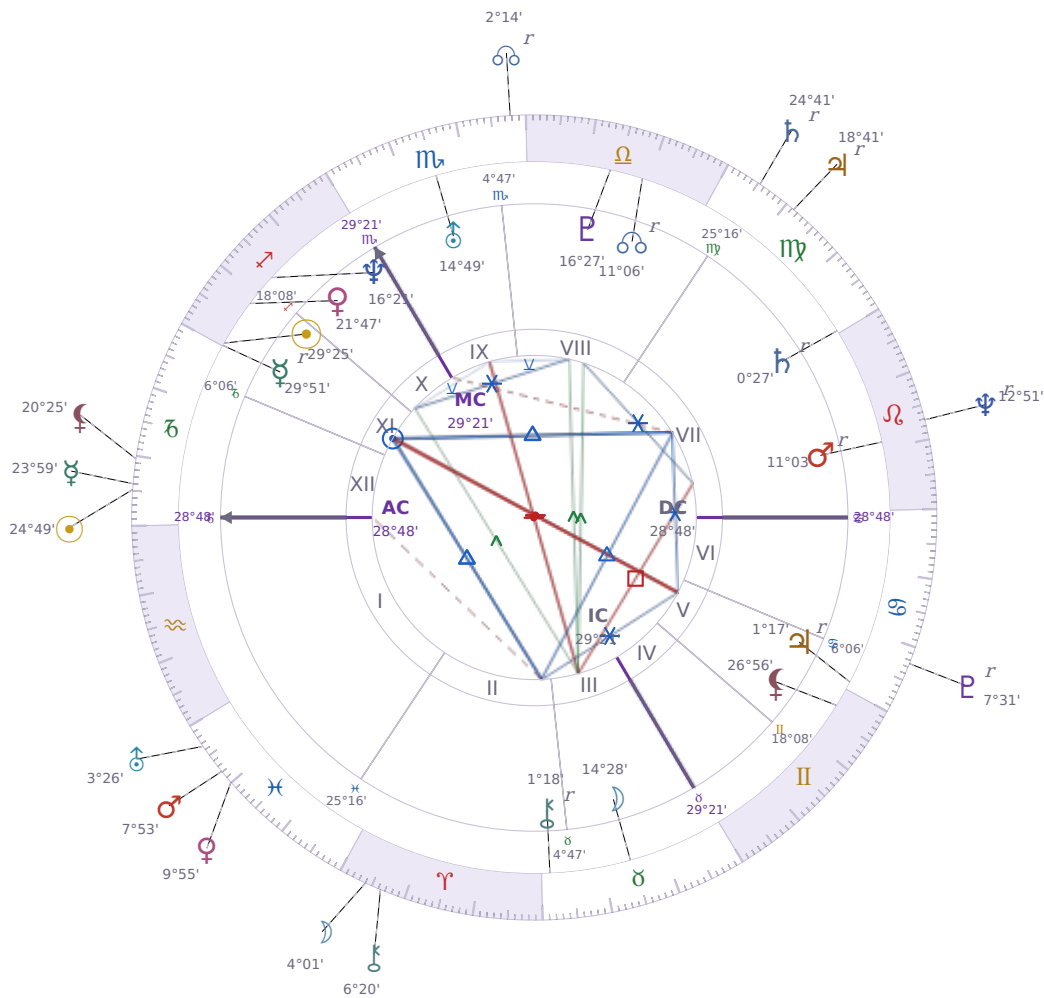

DAILY HOROSCOPE

Emmanuel Macron

President of France since 2017

♊ Sagittarius December 21, 1977 10:40 Amiens

Saturday, 15 January 2021

TRANSITS FOR TODAY

☉ Sun	in ♑ Capricorn	24°49'45"
☾ Moon	in ♈ Aries	4°01'32"
☿ Mercury	in ♑ Capricorn	23°59'18"
♀ Venus	in ♋ Pisces	9°55'04"
♂ Mars	in ♋ Pisces	7°53'59"
♃ Jupiter	in ♍ Virgo Rx	18°41'48"
♄ Saturn	in ♍ Virgo Rx	24°41'21"

♅ Uranus	in ♓ Pisces	3°26'42"
♆ Neptune	in ♌ Leo Rx	12°51'10"
♇ Pluto	in ♋ Cancer Rx	7°31'41"
♁ Chiron	in ♈ Aries	6°20'46"
♊ NNode	in ♏ Scorpio Rx	2°14'07"
♁ Lilith	in ♑ Capricorn	20°25'33"

NATAL PLANETS

Saturday · ♄ Saturn

Colors: Violet

Stone: Obsidian

Number: 8