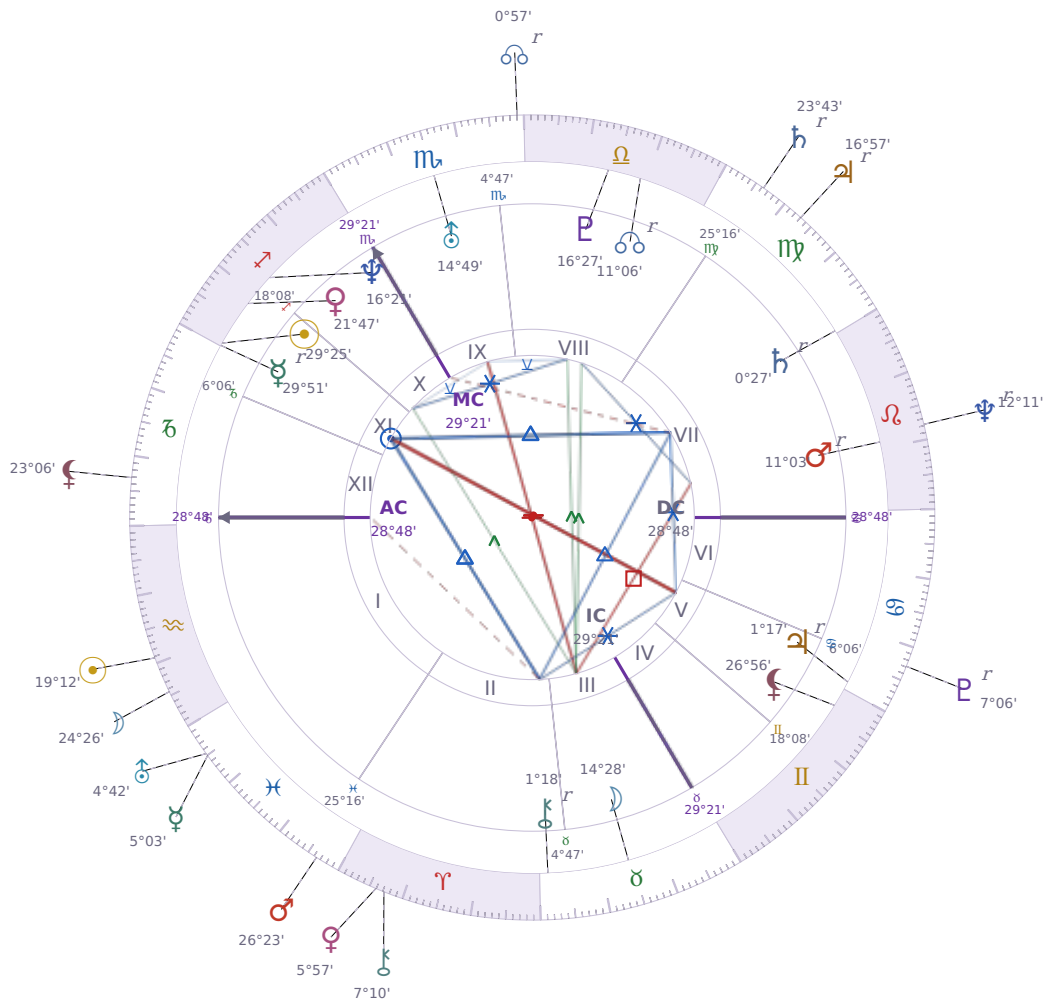

DAILY HOROSCOPE

## Emmanuel Macron

President of France since 2017

♊ Sagittarius December 21, 1977 10:40 Amiens

**Tuesday, 8 February 1921**