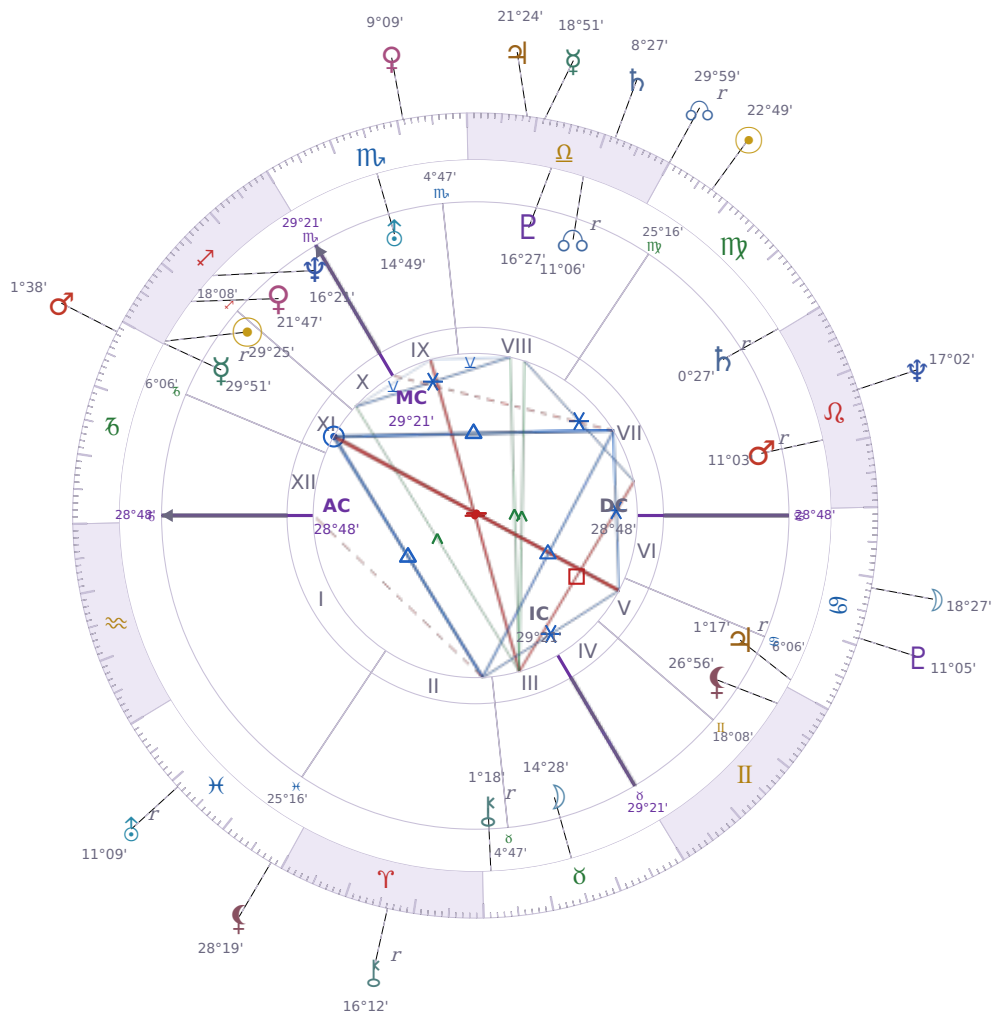

DAILY HOROSCOPE

## Emmanuel Macron

President of France since 2017

♊ Sagittarius December 21, 1977 10:40 Amiens

**Saturday, 16 September 1922**

TRANSITS FOR TODAY

☉ Sun	in ♍ Virgo	22°49'22"
☾ Moon	in ♋ Cancer	18°27'13"
☿ Mercury	in ♎ Libra	18°51'35"
♀ Venus	in ♏ Scorpio	9°09'05"
♂ Mars	in ♐ Capricorn	1°38'44"
♃ Jupiter	in ♎ Libra	21°24'27"
♄ Saturn	in ♎ Libra	8°27'12"