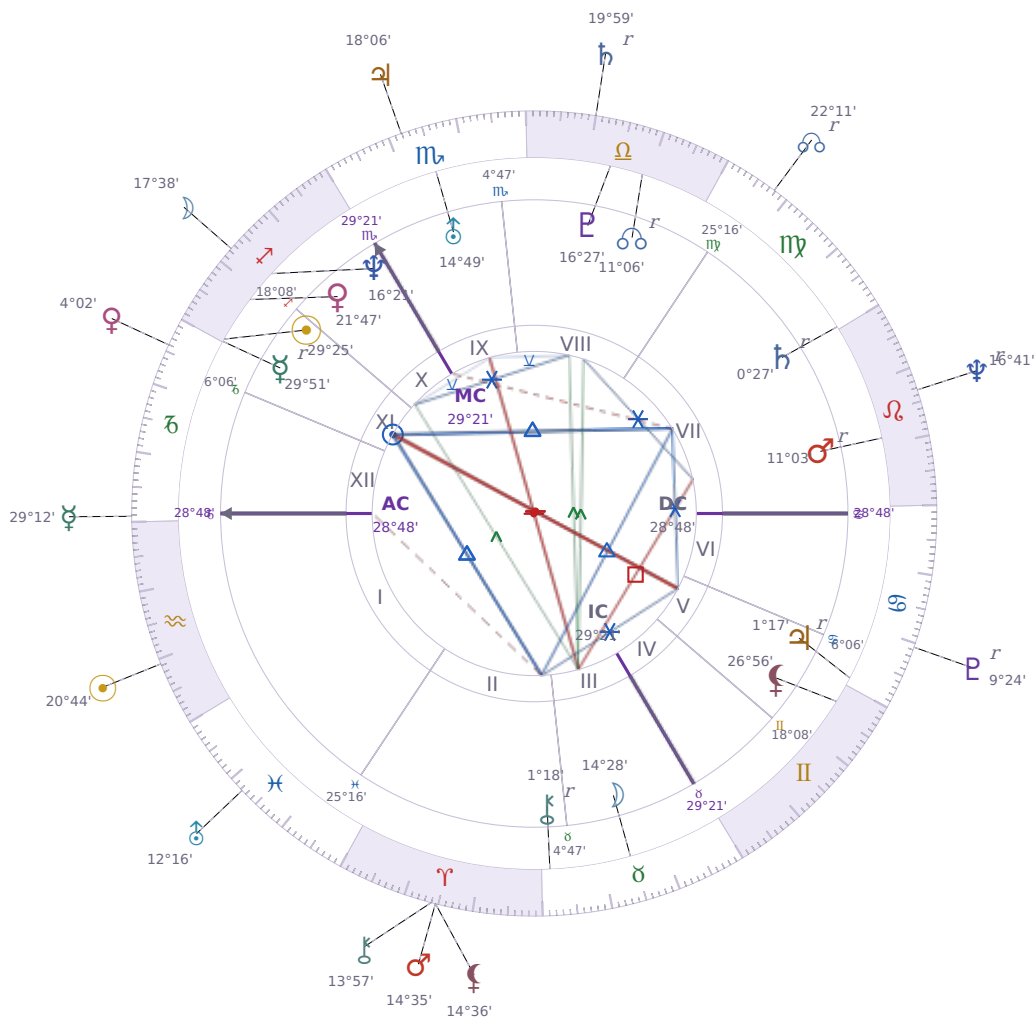

DAILY HOROSCOPE

Emmanuel Macron

President of France since 2017

♊ Sagittarius December 21, 1977 10:40 Amiens

Saturday, 10 February 1923

TRANSITS FOR TODAY

☉ Sun	in ♒ Aquarius	20°44'20"
☾ Moon	in ♏ Sagittarius	17°38'30"
☿ Mercury	in ♐ Capricorn	29°12'01"
♀ Venus	in ♐ Capricorn	4°02'00"
♂ Mars	in ♈ Aries	14°35'10"
♃ Jupiter	in ♏ Scorpio	18°06'18"
♄ Saturn	in ♎ Libra Rx	19°59'19"

KEY DATE

☿ Mercury stations Direct

Mercury stationing direct means **conversations and decisions that felt stuck** will start moving again, and you'll notice **clarity returning** to emails, plans, and talks that were confusing before. At work and in daily life, **miscommunications often resolve themselves** once this station passes, and people tend to follow through on things they'd postponed. Over the next few days, **information you've been waiting for** usually arrives, and you'll feel ready to **commit to choices** you'd been sitting on.

KEY TRANSIT FACTORS

♆ Neptune * Sextile ♇ natal Pluto ★

Right now you find it easier to let go of situations that no longer serve you without drama or resistance. You notice you're **releasing old patterns quietly**, almost without effort, because you can see clearly why they needed to change. This period supports practical transformation where you move forward steadily instead of getting stuck in what used to be.

Saturday · ♄ Saturn

Colors: Violet

Stone: Obsidian

Number: 8