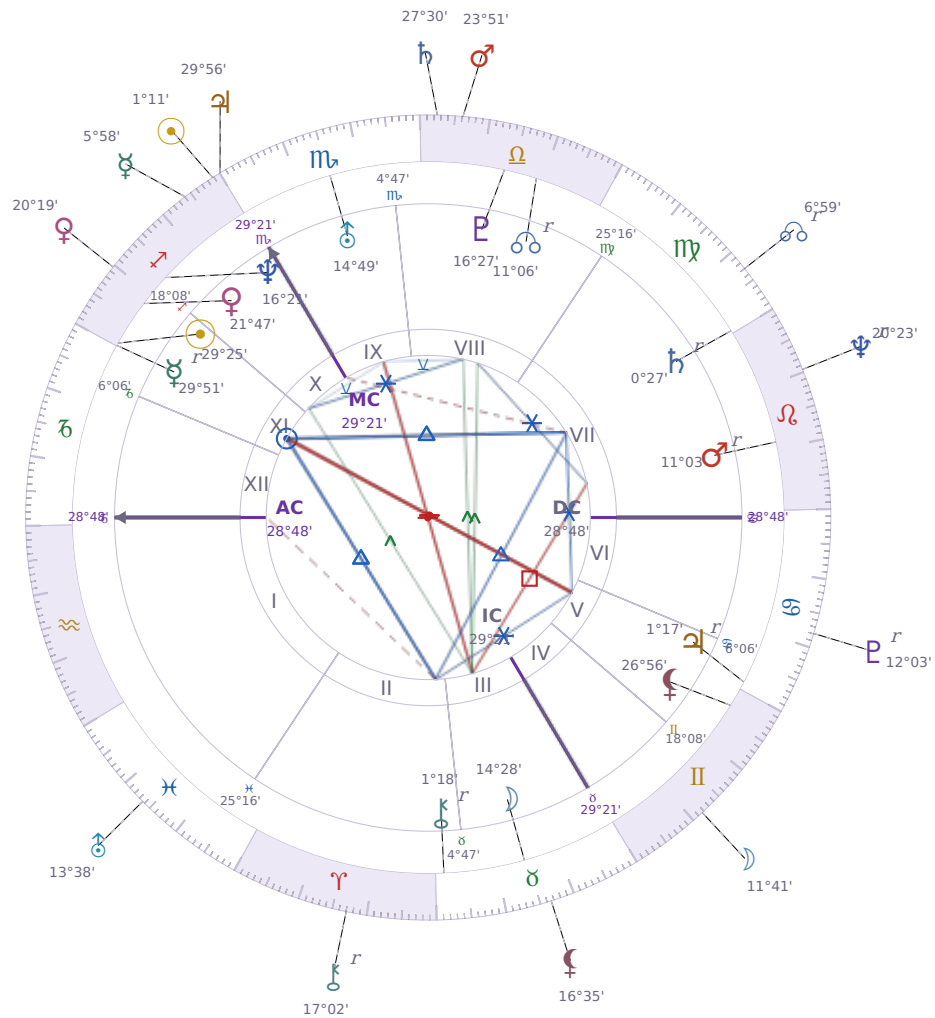

DAILY HOROSCOPE

Emmanuel Macron

President of France since 2017

♏ Sagittarius December 21, 1977 10:40 Amiens

Saturday, 24 November 1923

TRANSITS FOR TODAY

☉ Sun	in ♏ Sagittarius	1°11'02"
☾ Moon	in ♊ Gemini	11°41'19"
☿ Mercury	in ♏ Sagittarius	5°58'41"
♀ Venus	in ♏ Sagittarius	20°19'26"
♂ Mars	in ♎ Libra	23°51'03"
♃ Jupiter	in ♏ Scorpio	29°56'56"
♄ Saturn	in ♎ Libra	27°30'49"

♅ Uranus	in ♓ Pisces	13°38'02"
♆ Neptune	in ♌ Leo Rx	20°23'25"
♇ Pluto	in ♋ Cancer Rx	12°03'30"
♁ Chiron	in ♈ Aries Rx	17°02'34"
♁ NNode	in ♍ Virgo Rx	6°59'57"
♁ Lilith	in ♉ Taurus	16°35'09"

NATAL PLANETS

KEY DATE

♅ Uranus stations Direct

Uranus turning direct after months backward means **stuck situations finally shift** — delays in tech, contracts, or unusual projects resume their forward motion. What felt **blocked or confusing** about your routines, friendships, or work systems becomes **clearer to act on** now that the planet moves the way it normally does. Most people notice they can **make real changes** instead of just thinking about them, whether that's switching jobs, updating systems, or ending relationships that went nowhere during the retrograde.