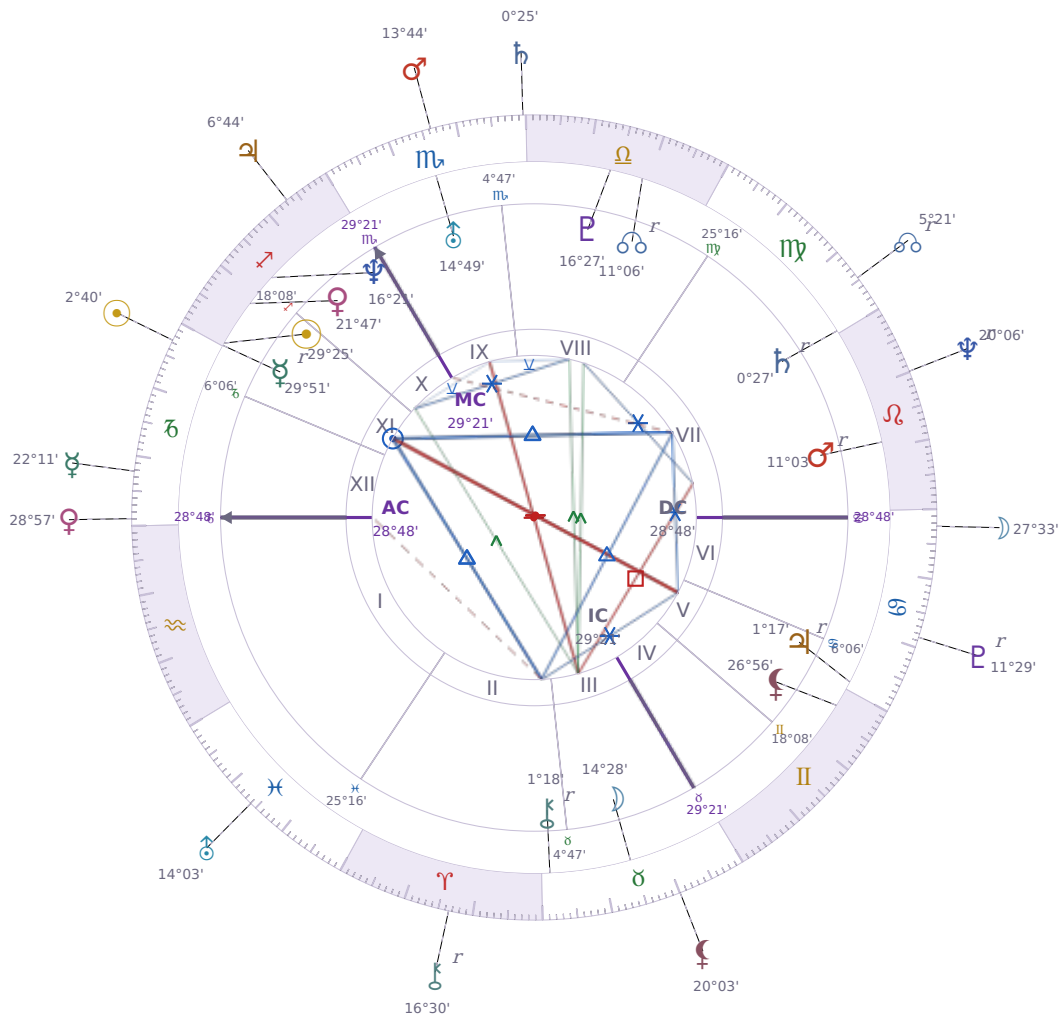

DAILY HOROSCOPE

Emmanuel Macron

President of France since 2017

♊ Sagittarius December 21, 1977 10:40 Amiens

Tuesday, 25 December 1923

TRANSITS FOR TODAY

☉ Sun	in ♑ Capricorn	2°40'43"
☾ Moon	in ♋ Cancer	27°33'21"
☿ Mercury	in ♑ Capricorn	22°11'03"
♀ Venus	in ♑ Capricorn	28°57'43"
♂ Mars	in ♏ Scorpio	13°44'47"
♃ Jupiter	in ♏ Sagittarius	6°44'23"
♄ Saturn	in ♏ Scorpio	0°25'31"

♅ Uranus	in ♓ Pisces	14°03'18"
♆ Neptune	in ♌ Leo Rx	20°06'44"
♇ Pluto	in ♋ Cancer Rx	11°29'36"
♁ Chiron	in ♈ Aries Rx	16°30'51"
♁ NNode	in ♍ Virgo Rx	5°21'29"
♁ Lilith	in ♉ Taurus	20°03'23"

NATAL PLANETS