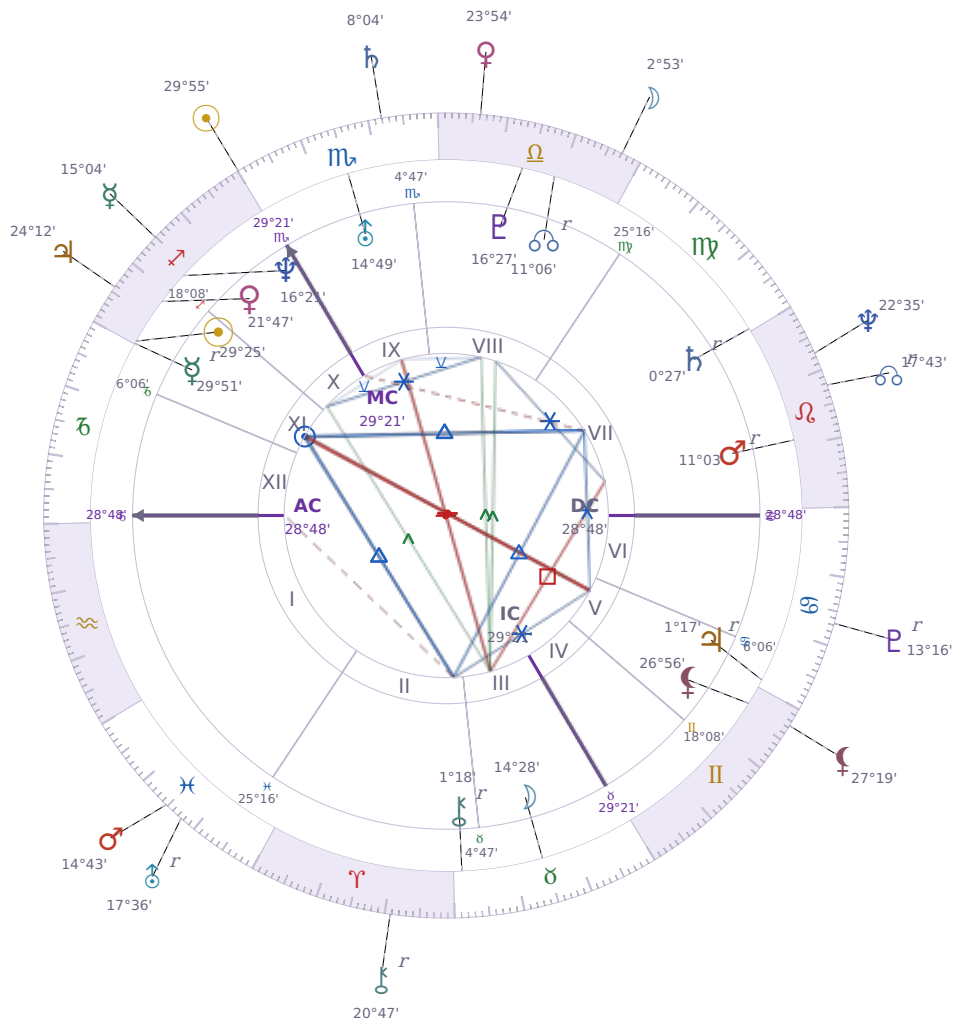

DAILY HOROSCOPE

## Emmanuel Macron

President of France since 2017

♐ Sagittarius December 21, 1977 10:40 Amiens

**Saturday, 22 November 1924**

TRANSITS FOR TODAY

|           |                  |           |
|-----------|------------------|-----------|
| ☉ Sun     | in ♏ Scorpio     | 29°55'31" |
| ☾ Moon    | in ♎ Libra       | 2°53'46"  |
| ☿ Mercury | in ♐ Sagittarius | 15°04'20" |
| ♀ Venus   | in ♎ Libra       | 23°54'36" |
| ♂ Mars    | in ♓ Pisces      | 14°43'45" |
| ♃ Jupiter | in ♐ Sagittarius | 24°12'35" |
| ♄ Saturn  | in ♏ Scorpio     | 8°04'52"  |

## KEY TRANSIT FACTORS

Saturday · ♄ Saturn

**Colors:** Violet

**Stone:** Obsidian

**Number:** 8