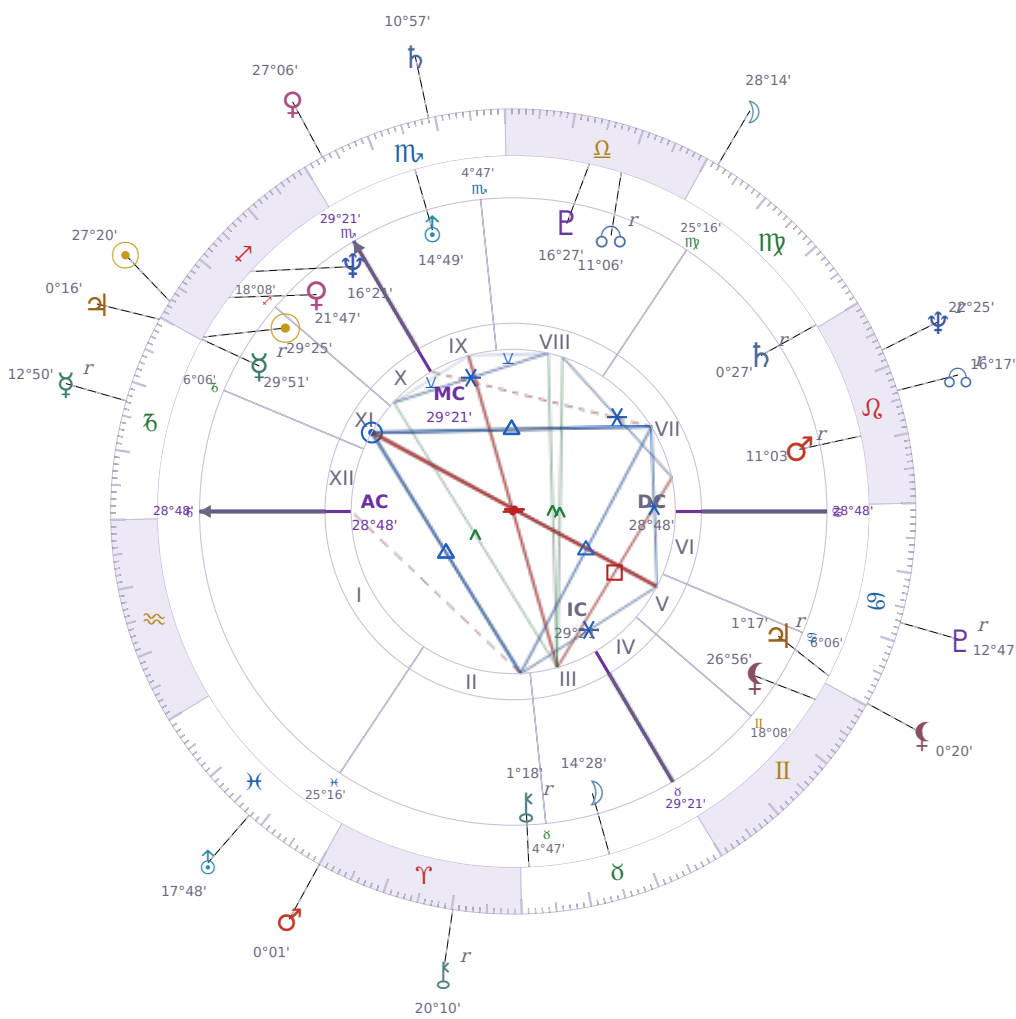

DAILY HOROSCOPE

## Emmanuel Macron

President of France since 2017

♐ Sagittarius December 21, 1977 10:40 Amiens

Friday, 19 December 1924