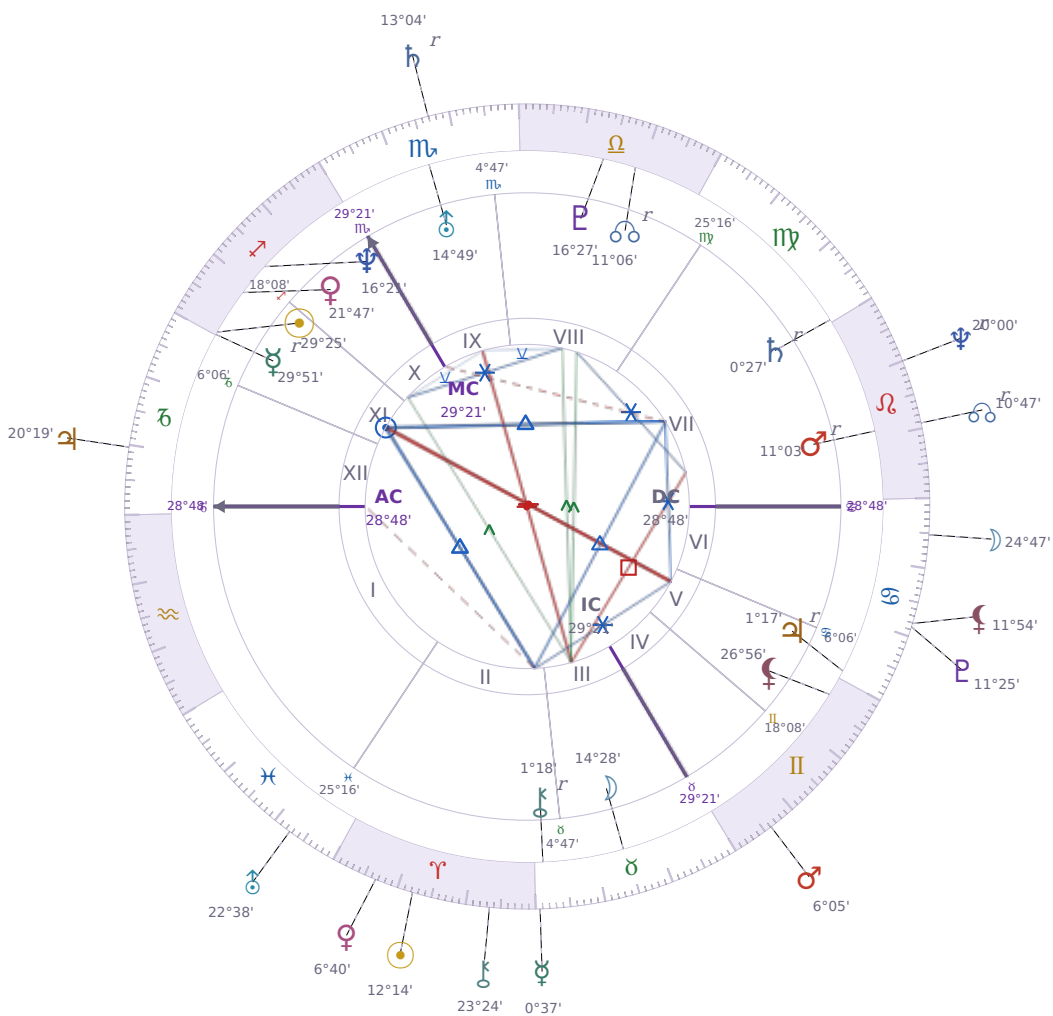

DAILY HOROSCOPE

Emmanuel Macron

President of France since 2017

♊ Sagittarius December 21, 1977 10:40 Amiens

Thursday, 2 April 1925

TRANSITS FOR TODAY

☉ Sun	in ♈ Aries	12°14'09"
☾ Moon	in ♋ Cancer	24°47'19"
☿ Mercury	in ♉ Taurus	0°37'57"
♀ Venus	in ♈ Aries	6°40'05"
♂ Mars	in ♊ Gemini	6°05'11"
♃ Jupiter	in ♐ Capricorn	20°19'31"
♄ Saturn	in ♏ Scorpio Rx	13°04'14"

KEY DATE

☿ Mercury enters ♉ Taurus

Mercury moving into *Taurus* shifts how you **communicate and think** — you'll notice yourself speaking more slowly, choosing words with care instead of rushing through sentences. At work and in conversations, people tend to **focus on practical details** and want concrete facts rather than abstract ideas, which means discussions about money, plans, or decisions take longer but reach clearer agreements. This transit makes most people **stick to their positions** once they've decided something, so expect less back-and-forth and more people digging in on what they actually believe.