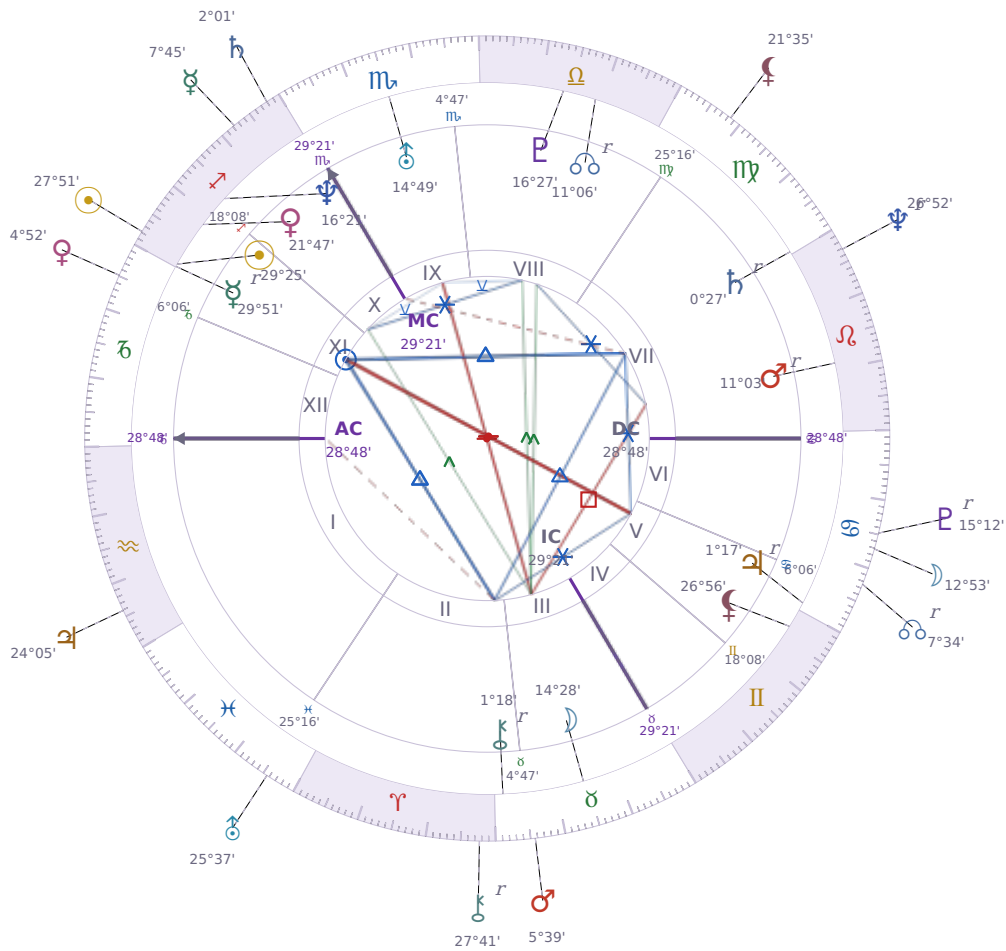

DAILY HOROSCOPE

Emmanuel Macron

President of France since 2017

♏ Sagittarius December 21, 1977 10:40 Amiens

Monday, 20 December 1926

TRANSITS FOR TODAY

|           |                  |           |
|-----------|------------------|-----------|
| ☉ Sun     | in ♏ Sagittarius | 27°51'19" |
| ☾ Moon    | in ♋ Cancer      | 12°53'03" |
| ☿ Mercury | in ♏ Sagittarius | 7°45'32"  |
| ♀ Venus   | in ♑ Capricorn   | 4°52'53"  |
| ♂ Mars    | in ♉ Taurus      | 5°39'28"  |
| ♃ Jupiter | in ♒ Aquarius    | 24°05'12" |
| ♄ Saturn  | in ♏ Sagittarius | 2°01'18"  |

|           |                |           |
|-----------|----------------|-----------|
| ♅ Uranus  | in ♓ Pisces    | 25°37'02" |
| ♆ Neptune | in ♌ Leo Rx    | 26°52'25" |
| ♇ Pluto   | in ♋ Cancer Rx | 15°12'43" |
| ♁ Chiron  | in ♈ Aries Rx  | 27°41'45" |
| ♁ NNode   | in ♋ Cancer Rx | 7°34'57"  |
| ♁ Lilith  | in ♍ Virgo     | 21°35'35" |

## KEY TRANSIT FACTORS