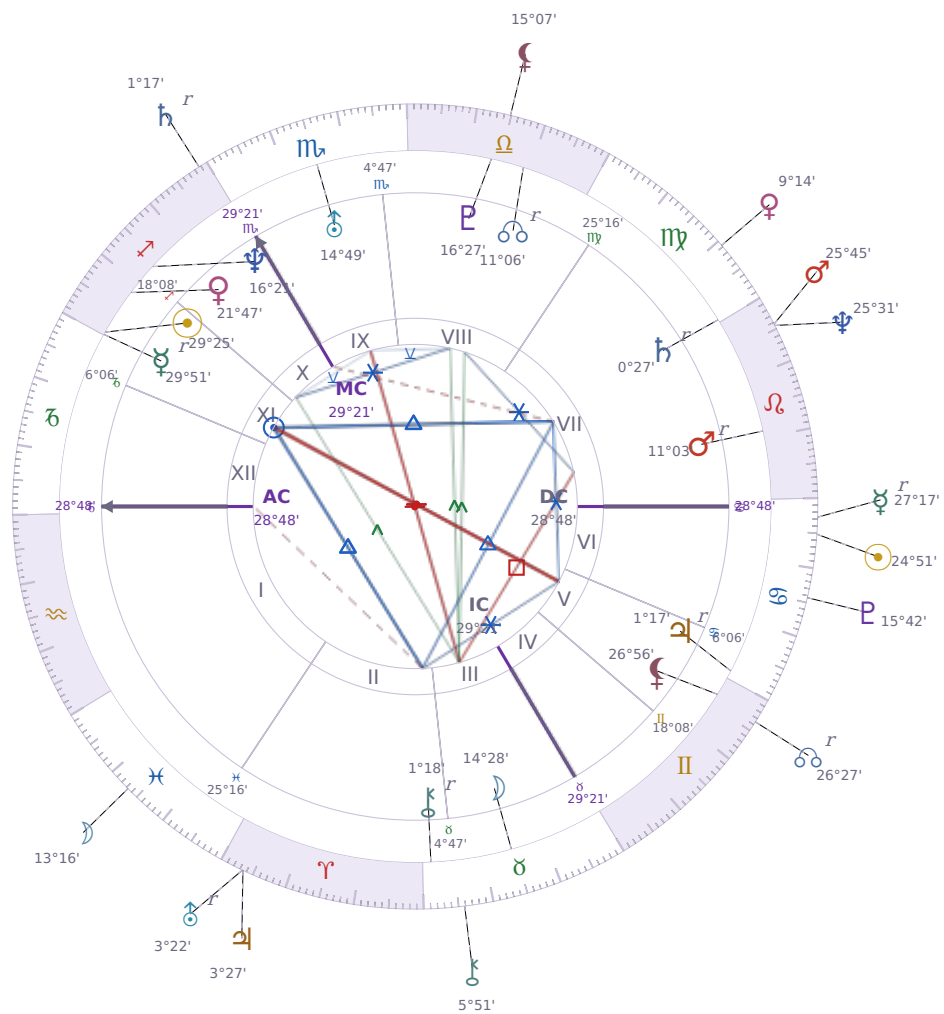

DAILY HOROSCOPE

Emmanuel Macron

President of France since 2017

♊ Sagittarius December 21, 1977 10:40 Amiens

Monday, 18 July 1927

TRANSITS FOR TODAY

☉ Sun	in ♋ Cancer	24°51'31"
☾ Moon	in ♓ Pisces	13°16'51"
☿ Mercury	in ♋ Cancer Rx	27°17'24"
♀ Venus	in ♍ Virgo	9°14'51"
♂ Mars	in ♌ Leo	25°45'15"
♃ Jupiter	in ♈ Aries	3°27'38"
♄ Saturn	in ♐ Sagittarius Rx	1°17'24"

♅ Uranus	in ♈ Aries Rx	3°22'57"
♆ Neptune	in ♌ Leo	25°31'53"
♇ Pluto	in ♋ Cancer	15°42'48"
♁ Chiron	in ♉ Taurus	5°51'18"
♊ NNode	in ♊ Gemini Rx	26°27'45"
♁ Lilith	in ♎ Libra	15°07'09"

NATAL PLANETS

☉ Sun	in ♏ Sagittarius	29°25'05"	XI
☾ Moon	in ♉ Taurus	14°28'55"	III
☿ Mercury	in ♏ Sagittarius	29°51'52"	XI Rx
♀ Venus	in ♏ Sagittarius	21°47'46"	XI
♂ Mars	in ♌ Leo	11°03'34"	VII Rx
♃ Jupiter	in ♋ Cancer	1°17'35"	V Rx
♄ Saturn	in ♍ Virgo	0°27'25"	VII Rx
♅ Uranus	in ♏ Scorpio	14°49'33"	IX
♆ Neptune	in ♏ Sagittarius	16°21'30"	X
♇ Pluto	in ♎ Libra	16°27'10"	VIII
♁ Chiron	in ♉ Taurus	1°18'59"	II Rx
♊ North Node	in ♎ Libra	11°07'00"	VIII Rx
♁ Lilith	in ♊ Gemini	26°56'07"	V