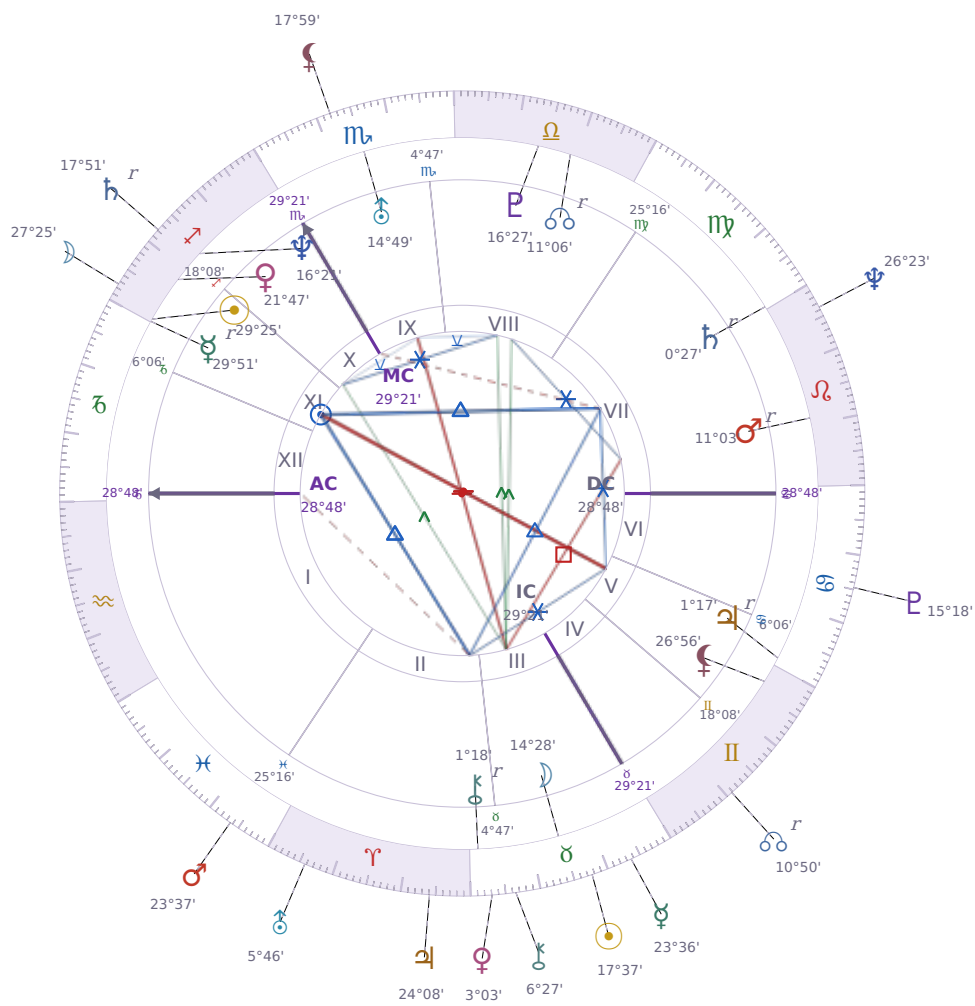

DAILY HOROSCOPE

Emmanuel Macron

President of France since 2017

♊ Sagittarius December 21, 1977 10:40 Amiens

Tuesday, 8 May 1928

TRANSITS FOR TODAY

☉ Sun	in ♉ Taurus	17°37'50"
☾ Moon	in ♏ Sagittarius	27°25'48"
☿ Mercury	in ♉ Taurus	23°36'36"
♀ Venus	in ♉ Taurus	3°03'51"
♂ Mars	in ♋ Pisces	23°37'30"
♃ Jupiter	in ♈ Aries	24°08'07"
♄ Saturn	in ♏ Sagittarius Rx	17°51'21"

♅ Uranus	in ♈ Aries	5°46'36"
♆ Neptune	in ♌ Leo	26°23'25"
♇ Pluto	in ♋ Cancer	15°18'05"
♄ Chiron	in ♉ Taurus	6°27'34"
♁ NNode	in ♊ Gemini Rx	10°50'27"
♁ Lilith	in ♏ Scorpio	17°59'45"

NATAL PLANETS

☉ Sun	in ♏ Sagittarius	29°25'05"	XI
☾ Moon	in ♉ Taurus	14°28'55"	III
☿ Mercury	in ♏ Sagittarius	29°51'52"	XI Rx
♀ Venus	in ♏ Sagittarius	21°47'46"	XI
♂ Mars	in ♌ Leo	11°03'34"	VII Rx
♃ Jupiter	in ♋ Cancer	1°17'35"	V Rx
♄ Saturn	in ♍ Virgo	0°27'25"	VII Rx
♅ Uranus	in ♏ Scorpio	14°49'33"	IX
♆ Neptune	in ♏ Sagittarius	16°21'30"	X
♇ Pluto	in ♎ Libra	16°27'10"	VIII
♄ Chiron	in ♉ Taurus	1°18'59"	II Rx
♁ North Node	in ♎ Libra	11°07'00"	VIII Rx
♁ Lilith	in ♊ Gemini	26°56'07"	V

♁ NNode Δ Trine ♁ natal NNode

Right now you find yourself **naturally moving toward people and situations that feel right for you**, without having to force or overthink the decision. You meet someone useful or stumble into an opportunity that aligns with what you actually want to be doing. This period supports you in following your instincts about where to put your effort, and doors tend to open when you do.