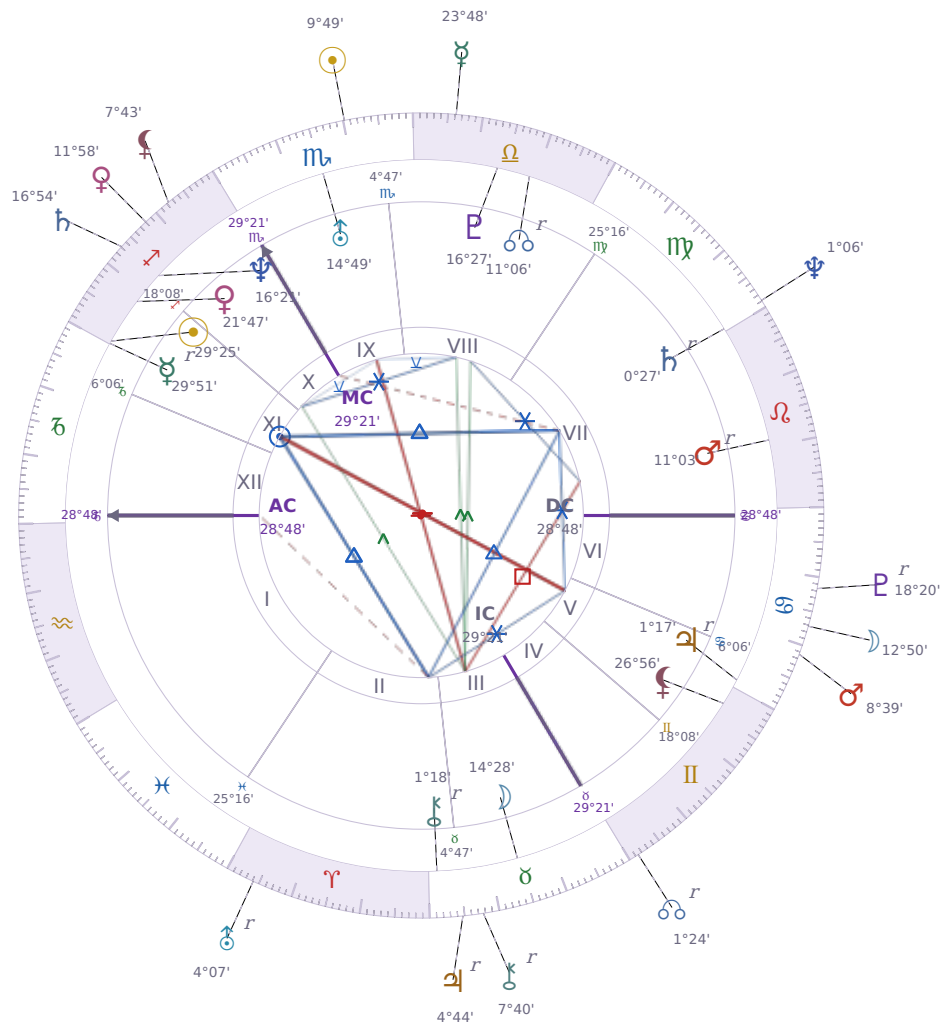

DAILY HOROSCOPE

Emmanuel Macron

President of France since 2017

♐ Sagittarius December 21, 1977 10:40 Amiens

Friday, 2 November 1928

TRANSITS FOR TODAY

☉ Sun	in ♏ Scorpio	9°49'30"
☾ Moon	in ♋ Cancer	12°50'40"
☿ Mercury	in ♎ Libra	23°48'39"
♀ Venus	in ♐ Sagittarius	11°58'58"
♂ Mars	in ♋ Cancer	8°39'02"
♃ Jupiter	in ♉ Taurus Rx	4°44'50"
♄ Saturn	in ♐ Sagittarius	16°54'14"

♅ Uranus	in ♈ Aries Rx	4°07'37"
♆ Neptune	in ♍ Virgo	1°06'31"
♇ Pluto	in ♋ Cancer Rx	18°20'45"
♁ Chiron	in ♉ Taurus Rx	7°40'48"
♊ NNode	in ♊ Gemini Rx	1°24'55"
♁ Lilith	in ♏ Sagittarius	7°43'05"

## NATAL PLANETS

☉ Sun	in ♏ Sagittarius	29°25'05"	XI
☾ Moon	in ♉ Taurus	14°28'55"	III
☿ Mercury	in ♏ Sagittarius	29°51'52"	XI Rx
♀ Venus	in ♏ Sagittarius	21°47'46"	XI
♂ Mars	in ♌ Leo	11°03'34"	VII Rx
♃ Jupiter	in ♋ Cancer	1°17'35"	V Rx
♄ Saturn	in ♍ Virgo	0°27'25"	VII Rx
♅ Uranus	in ♏ Scorpio	14°49'33"	IX
♆ Neptune	in ♏ Sagittarius	16°21'30"	X
♇ Pluto	in ♎ Libra	16°27'10"	VIII
♁ Chiron	in ♉ Taurus	1°18'59"	II Rx
♊ North Node	in ♎ Libra	11°07'00"	VIII Rx
♁ Lilith	in ♊ Gemini	26°56'07"	V