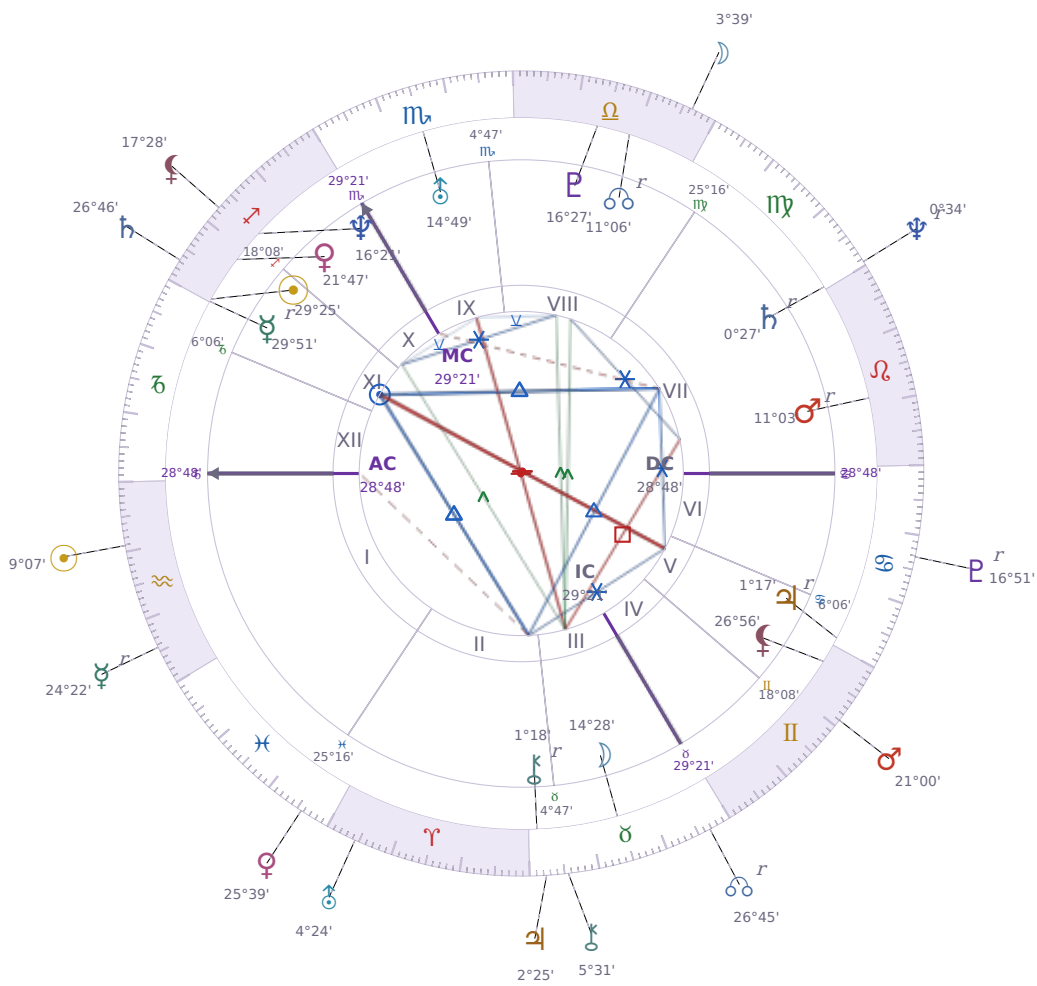

DAILY HOROSCOPE

Emmanuel Macron

President of France since 2017

♊ Sagittarius December 21, 1977 10:40 Amiens

Tuesday, 29 January 1929

TRANSITS FOR TODAY

☉ Sun	in ♒ Aquarius	9°07'02"
☾ Moon	in ♎ Libra	3°39'40"
☿ Mercury	in ♒ Aquarius Rx	24°22'50"
♀ Venus	in ♋ Pisces	25°39'49"
♂ Mars	in ♊ Gemini	21°00'48"
♃ Jupiter	in ♉ Taurus	2°25'25"
♄ Saturn	in ♐ Sagittarius	26°46'04"

♅ Uranus	in ♈ Aries	4°24'31"
♆ Neptune	in ♍ Virgo Rx	0°34'14"
♇ Pluto	in ♋ Cancer Rx	16°51'34"
♁ Chiron	in ♉ Taurus	5°31'13"
♁ NNode	in ♉ Taurus Rx	26°45'23"
♁ Lilith	in ♐ Sagittarius	17°28'16"

NATAL PLANETS