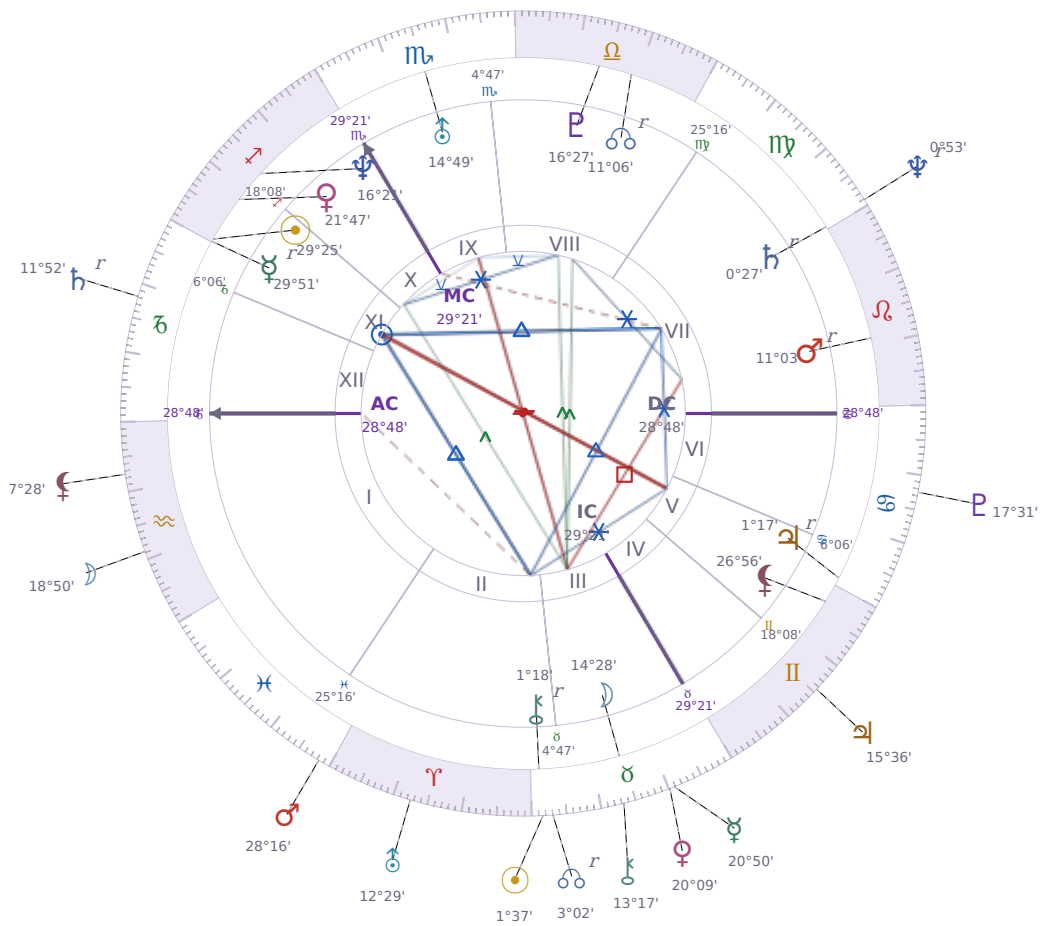

DAILY HOROSCOPE

## Emmanuel Macron

President of France since 2017

♊ Sagittarius December 21, 1977 10:40 Amiens

**Tuesday, 22 April 1930**