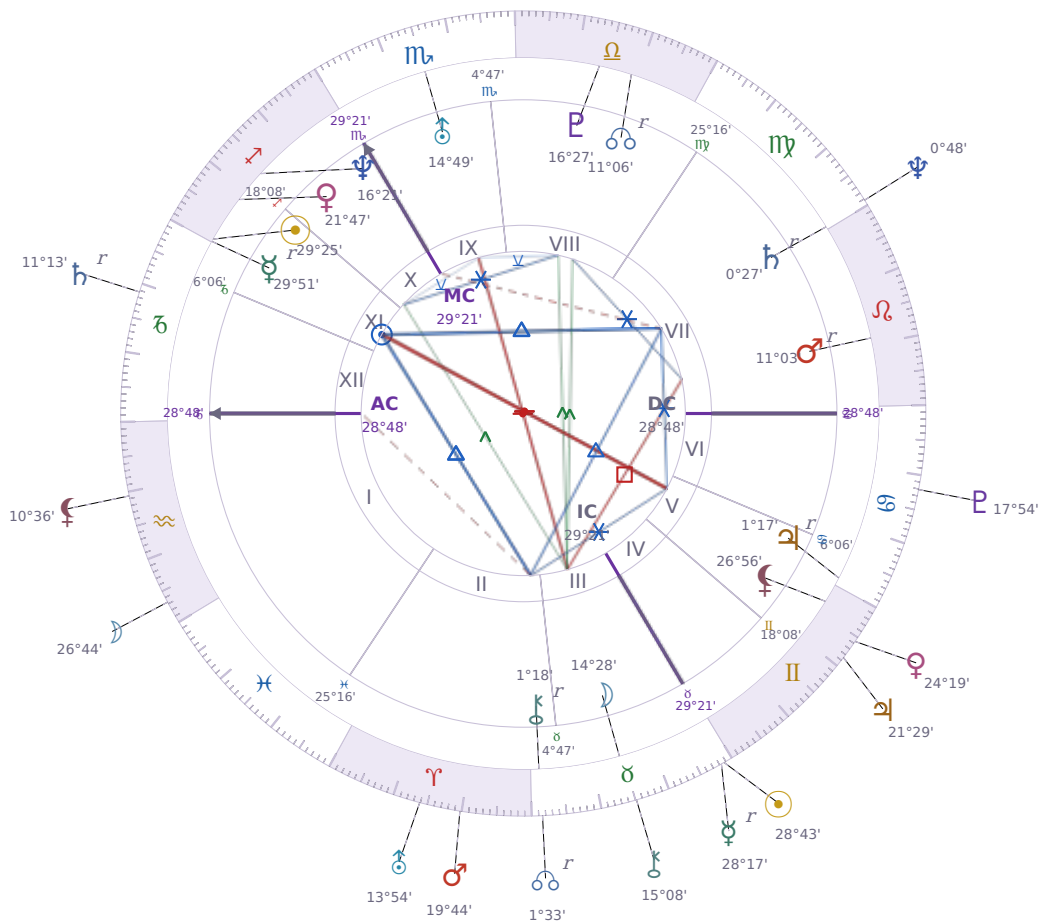

DAILY HOROSCOPE

Emmanuel Macron

President of France since 2017

♊ Sagittarius December 21, 1977 10:40 Amiens

Tuesday, 20 May 1930

TRANSITS FOR TODAY

☉ Sun	in ♉ Taurus	28°43'46"
☾ Moon	in ♒ Aquarius	26°44'25"
☿ Mercury	in ♉ Taurus Rx	28°17'23"
♀ Venus	in ♊ Gemini	24°19'17"
♂ Mars	in ♈ Aries	19°44'43"
♃ Jupiter	in ♊ Gemini	21°29'24"
♄ Saturn	in ♐ Capricorn Rx	11°13'28"

♅ Uranus	in ♈ Aries	13°54'12"
♆ Neptune	in ♍ Virgo	0°48'32"
♇ Pluto	in ♋ Cancer	17°54'59"
♁ Chiron	in ♉ Taurus	15°08'28"
♁ NNode	in ♉ Taurus Rx	1°33'04"
♁ Lilith	in ♒ Aquarius	10°36'46"

NATAL PLANETS

☉ Sun	in ♐ Sagittarius	29°25'05"	XI
☾ Moon	in ♉ Taurus	14°28'55"	III
☿ Mercury	in ♐ Sagittarius	29°51'52"	XI Rx
♀ Venus	in ♐ Sagittarius	21°47'46"	XI
♂ Mars	in ♌ Leo	11°03'34"	VII Rx
♃ Jupiter	in ♋ Cancer	1°17'35"	V Rx
♄ Saturn	in ♍ Virgo	0°27'25"	VII Rx
♅ Uranus	in ♏ Scorpio	14°49'33"	IX
♆ Neptune	in ♐ Sagittarius	16°21'30"	X
♇ Pluto	in ♎ Libra	16°27'10"	VIII
♁ Chiron	in ♉ Taurus	1°18'59"	II Rx
♁ North Node	in ♎ Libra	11°07'00"	VIII Rx
♁ Lilith	in ♊ Gemini	26°56'07"	V

KEY TRANSIT FACTORS

☉ Sun ♂ Conjunction ☿ Mercury ★

These days your mind feels clearer and you're more likely to speak up about what you actually think. **You say things more directly** and people tend to listen because you sound confident. This is a practical time to have conversations you've been putting off or to explain yourself without second-guessing every word.

★ = natal resonance — this transit echoes your birth chart, amplifying its influence

LUNAR DAY

Moon in ♒ Aquarius · Day 22 / 30 · Waning Gibbous

Emotional detachment increases these days, making abstract discussions and group concerns feel more engaging than personal ones. People respond better to logic than to feeling right now, and the need for independence runs noticeably higher.