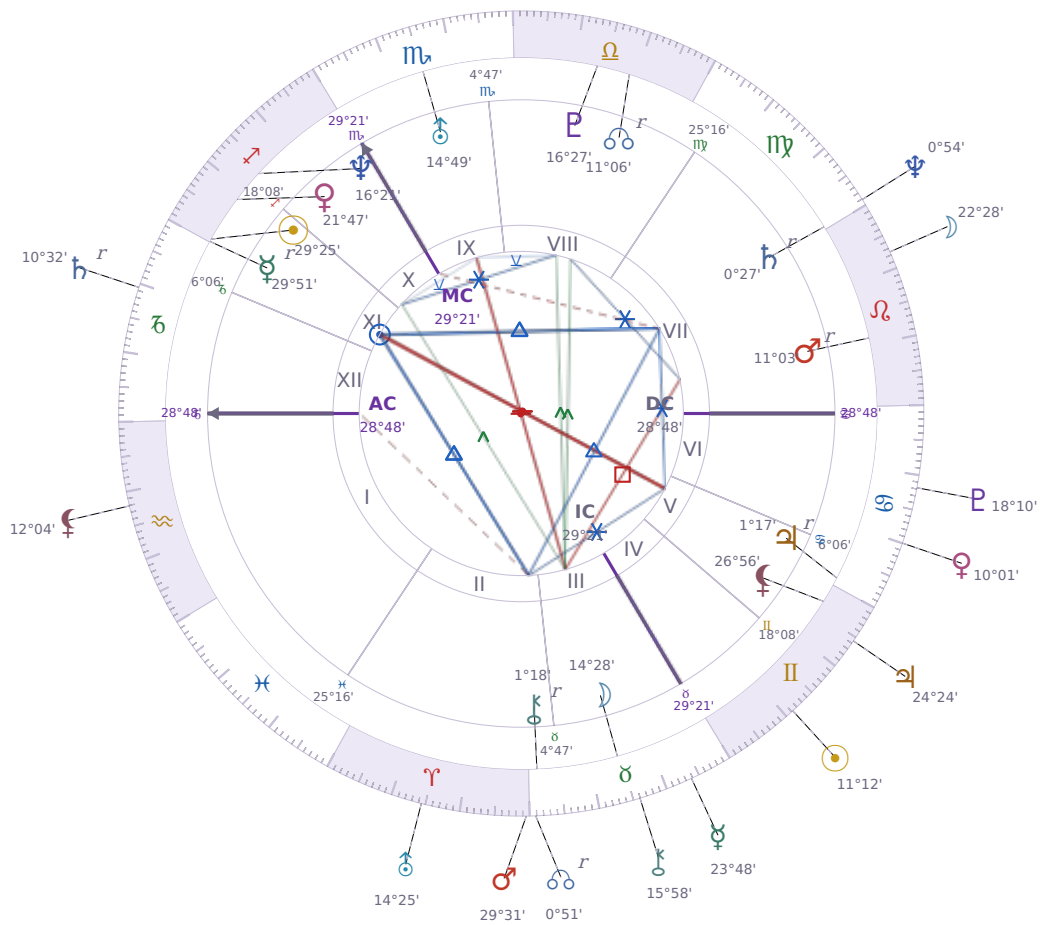

DAILY HOROSCOPE

Emmanuel Macron

President of France since 2017

♊ Sagittarius December 21, 1977 10:40 Amiens

Monday, 2 June 1930

TRANSITS FOR TODAY

☉ Sun	in ♊ Gemini	11°12'43"
☾ Moon	in ♌ Leo	22°28'55"
☿ Mercury	in ♉ Taurus	23°48'55"
♀ Venus	in ♋ Cancer	10°01'21"
♂ Mars	in ♈ Aries	29°31'32"
♃ Jupiter	in ♊ Gemini	24°24'23"
♄ Saturn	in ♐ Capricorn Rx	10°32'59"

♅ Uranus	in ♈ Aries	14°25'55"
♆ Neptune	in ♍ Virgo	0°54'41"
♇ Pluto	in ♋ Cancer	18°10'36"
♁ Chiron	in ♉ Taurus	15°58'01"
♁ NNode	in ♉ Taurus Rx	0°51'47"
♁ Lilith	in ♒ Aquarius	12°04'10"

NATAL PLANETS

☉ Sun	in ♐ Sagittarius	29°25'05"	XI
☾ Moon	in ♉ Taurus	14°28'55"	III
☿ Mercury	in ♐ Sagittarius	29°51'52"	XI Rx
♀ Venus	in ♐ Sagittarius	21°47'46"	XI
♂ Mars	in ♌ Leo	11°03'34"	VII Rx
♃ Jupiter	in ♋ Cancer	1°17'35"	V Rx
♄ Saturn	in ♍ Virgo	0°27'25"	VII Rx
♅ Uranus	in ♏ Scorpio	14°49'33"	IX
♆ Neptune	in ♐ Sagittarius	16°21'30"	X
♇ Pluto	in ♎ Libra	16°27'10"	VIII
♁ Chiron	in ♉ Taurus	1°18'59"	II Rx
♁ North Node	in ♎ Libra	11°07'00"	VIII Rx
♁ Lilith	in ♊ Gemini	26°56'07"	V

KEY DATE

☿ Mercury stations Direct

Mercury stationing direct means **conversations and decisions that felt stuck** will start moving again, and you'll notice **clarity returning** to emails, plans, and talks that were confusing before. At work and in daily life, **miscommunications often resolve themselves** once this station passes, and people tend to follow through on things they'd postponed. Over the next few days, **information you've been waiting for** usually arrives, and you'll feel ready to **commit to choices** you'd been sitting on.