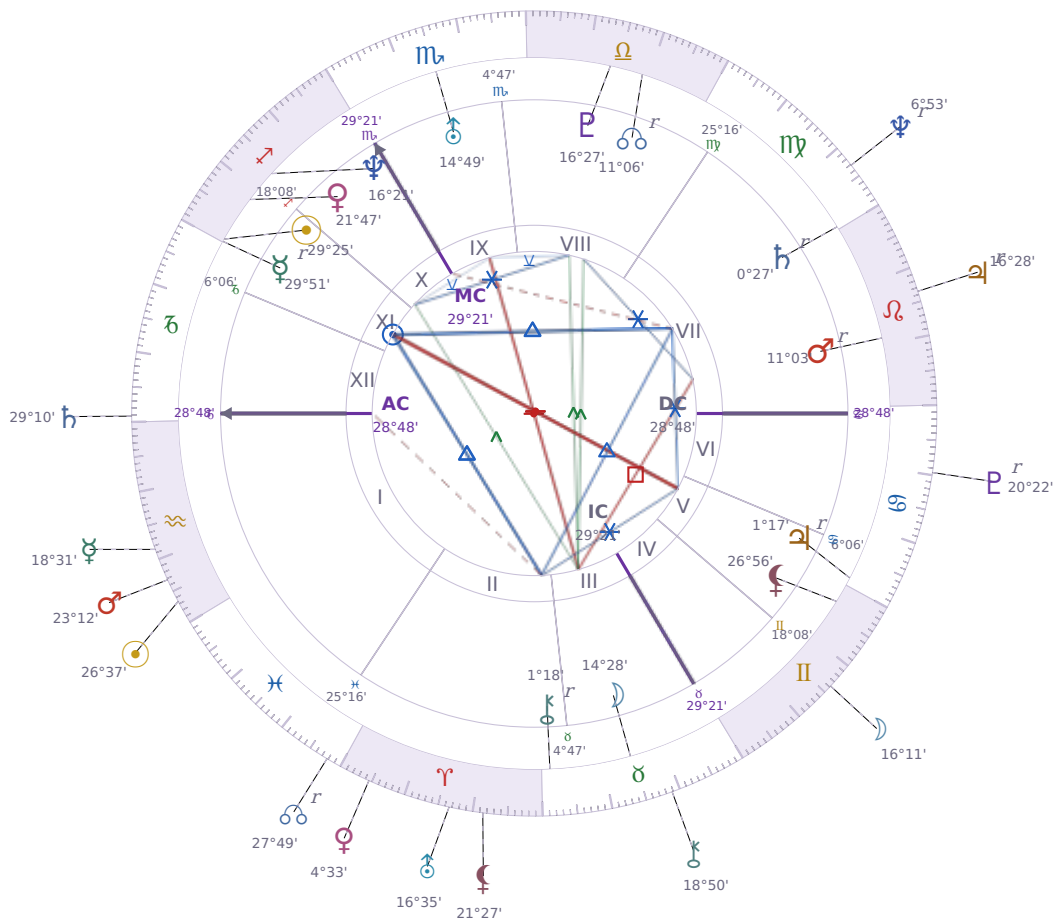

DAILY HOROSCOPE

Emmanuel Macron

President of France since 2017

♊ Sagittarius December 21, 1977 10:40 Amiens

Tuesday, 16 February 1932

TRANSITS FOR TODAY

☉ Sun	in ♒ Aquarius	26°37'04"
☾ Moon	in ♊ Gemini	16°11'47"
☿ Mercury	in ♒ Aquarius	18°31'44"
♀ Venus	in ♈ Aries	4°33'22"
♂ Mars	in ♒ Aquarius	23°12'05"
♃ Jupiter	in ♌ Leo Rx	16°28'43"
♄ Saturn	in ♐ Capricorn	29°10'49"

♅ Uranus	in ♈ Aries	16°35'28"
♆ Neptune	in ♍ Virgo Rx	6°53'22"
♇ Pluto	in ♋ Cancer Rx	20°22'18"
♁ Chiron	in ♉ Taurus	18°50'02"
♊ NNode	in ♓ Pisces Rx	27°49'22"
♁ Lilith	in ♈ Aries	21°27'33"

NATAL PLANETS

KEY TRANSIT FACTORS

♃ Jupiter * Sextile ♇ natal Pluto

You are noticing that **you can actually follow through on changes you've been wanting to make**, whether at work or in your personal life, because your motivation to act is both strong and steady right now. *Jupiter* sextile your natal *Pluto* means you have real leverage to transform something practical — you see what needs to happen and you have the confidence to do it without second-guessing yourself. Over the coming weeks, people around you may pick up on this shift and start treating you differently, which can open doors you didn't expect.