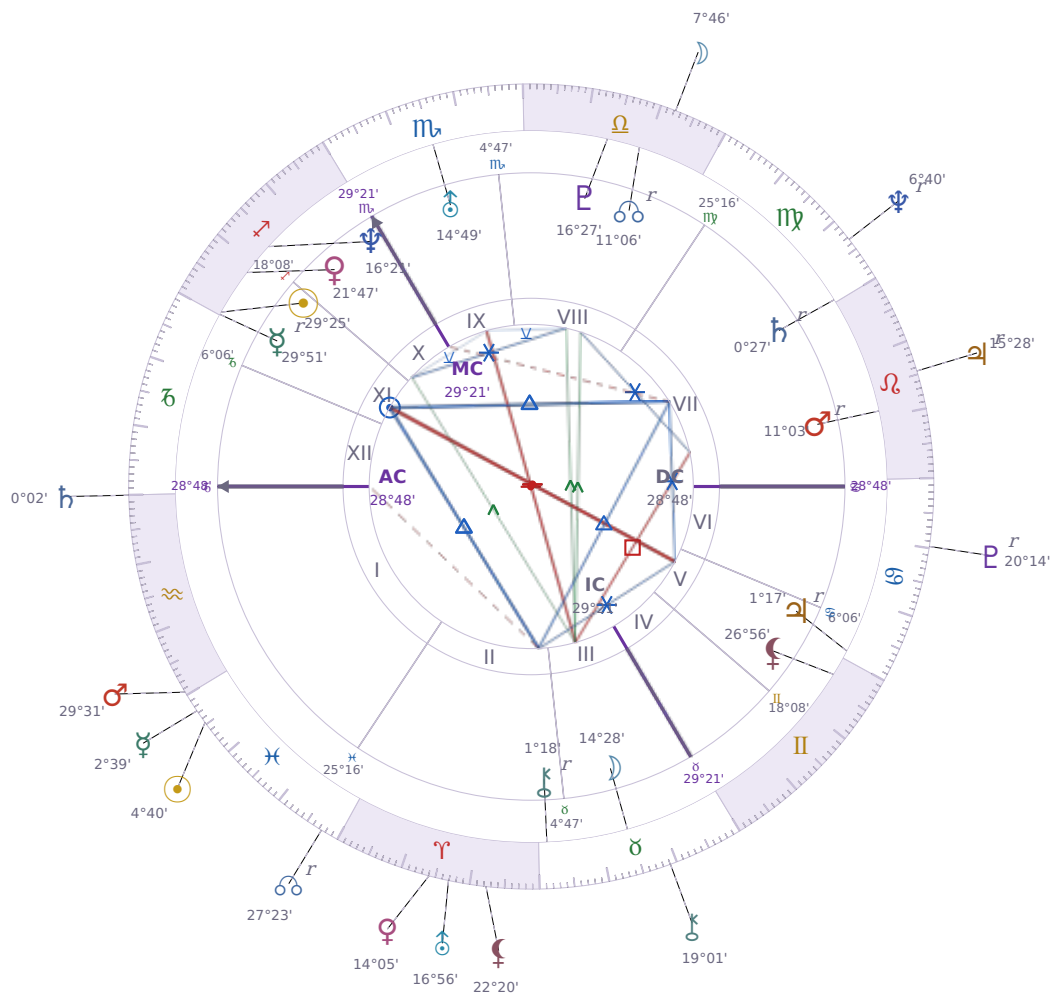

DAILY HOROSCOPE

Emmanuel Macron

President of France since 2017

♐ Sagittarius December 21, 1977 10:40 Amiens

Wednesday, 24 February 1932

TRANSITS FOR TODAY

☉ Sun	in ♓ Pisces	4°40'42"
☾ Moon	in ♎ Libra	7°46'46"
☿ Mercury	in ♓ Pisces	2°39'49"
♀ Venus	in ♈ Aries	14°05'19"
♂ Mars	in ♒ Aquarius	29°31'10"
♃ Jupiter	in ♌ Leo Rx	15°28'57"
♄ Saturn	in ♒ Aquarius	0°02'25"

♅ Uranus	in ♈ Aries	16°56'18"
♆ Neptune	in ♍ Virgo Rx	6°40'06"
♇ Pluto	in ♋ Cancer Rx	20°14'47"
♁ Chiron	in ♉ Taurus	19°01'49"
♁ NNode	in ♋ Pisces Rx	27°23'57"
♁ Lilith	in ♈ Aries	22°20'49"