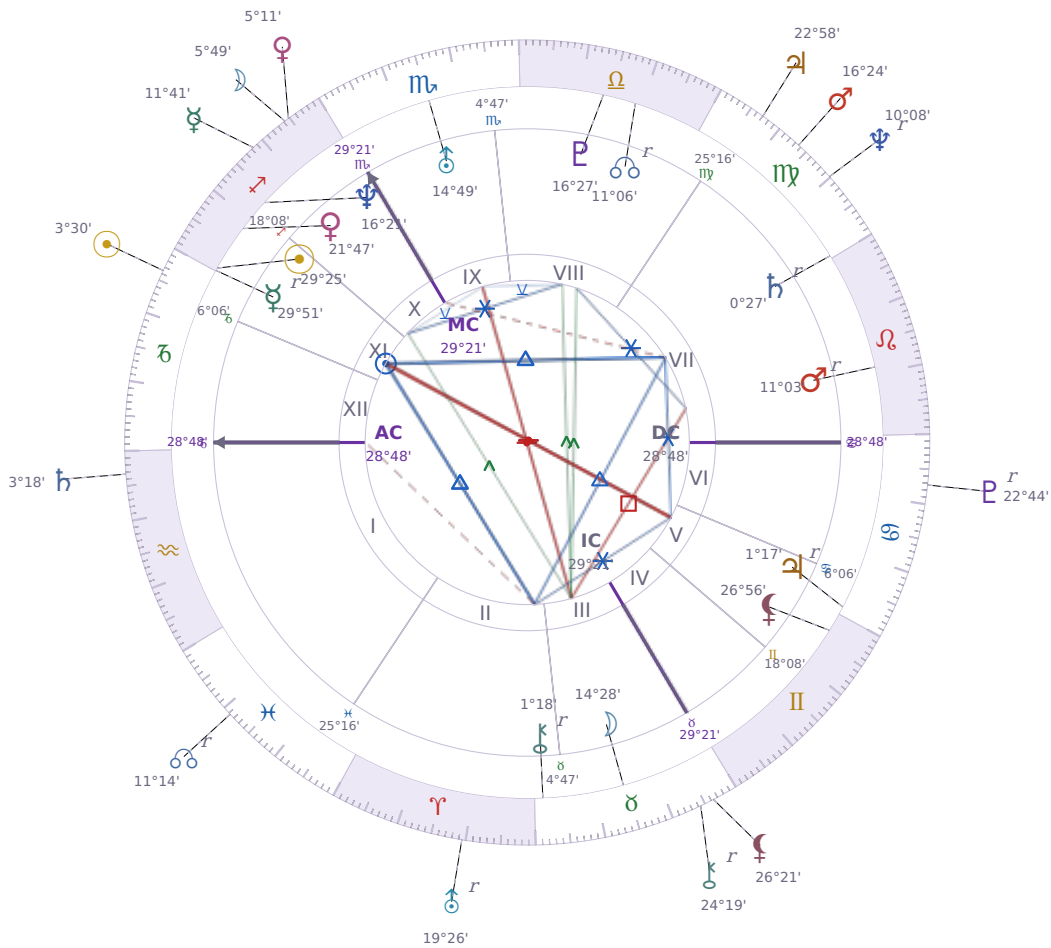

DAILY HOROSCOPE

## Emmanuel Macron

President of France since 2017

♏ Sagittarius December 21, 1977 10:40 Amiens

**Sunday, 25 December 1932**

### TRANSITS FOR TODAY

☉ Sun	in ♐ Sagittarius	3°30'52"
☾ Moon	in ♏ Sagittarius	5°49'21"
☿ Mercury	in ♏ Sagittarius	11°41'29"
♀ Venus	in ♏ Sagittarius	5°11'29"
♂ Mars	in ♎ Virgo	16°24'32"
♃ Jupiter	in ♎ Virgo	22°58'22"
♄ Saturn	in ♒ Aquarius	3°18'56"