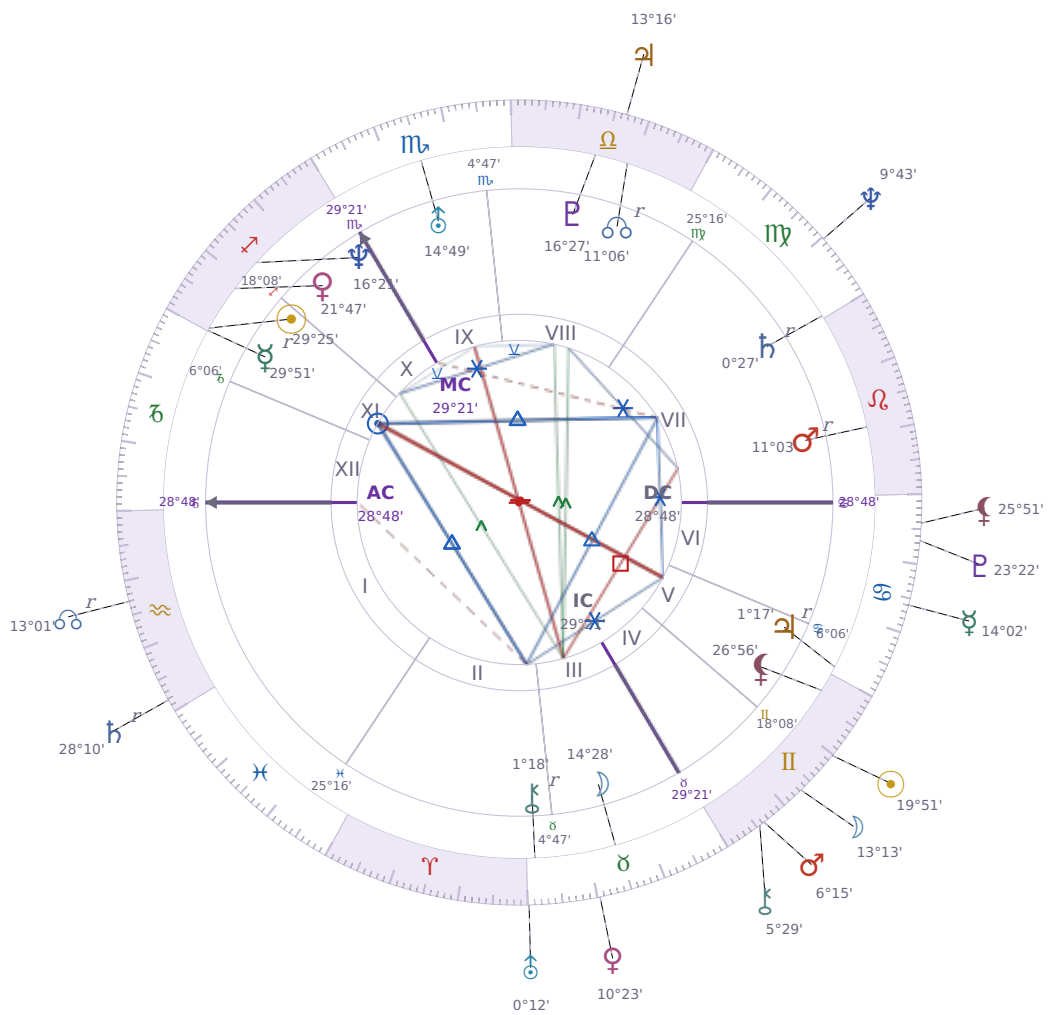

DAILY HOROSCOPE

## Emmanuel Macron

President of France since 2017

♊ Sagittarius December 21, 1977 10:40 Amiens

**Monday, 11 June 1934**

### TRANSITS FOR TODAY

☉ Sun	in ♊ Gemini	19°51'41"
☾ Moon	in ♊ Gemini	13°13'41"
☿ Mercury	in ♋ Cancer	14°02'41"
♀ Venus	in ♉ Taurus	10°23'01"
♂ Mars	in ♊ Gemini	6°15'17"
♃ Jupiter	in ♎ Libra	13°16'33"
♄ Saturn	in ♒ Aquarius Rx	28°10'45"

### ♃ Jupiter stations Direct

*Jupiter* turning **direct again** means opportunities and decisions that felt stuck or unclear over the past months can finally move ahead with real momentum. What becomes **clearer now** is whether plans, applications, or deals are actually going to work — delays lift and you get actual answers instead of waiting. **Growth starts moving** in the areas where *Jupiter* sits in your chart, so watch for openings in money, work, relationships, or learning that were on pause during the retrograde.