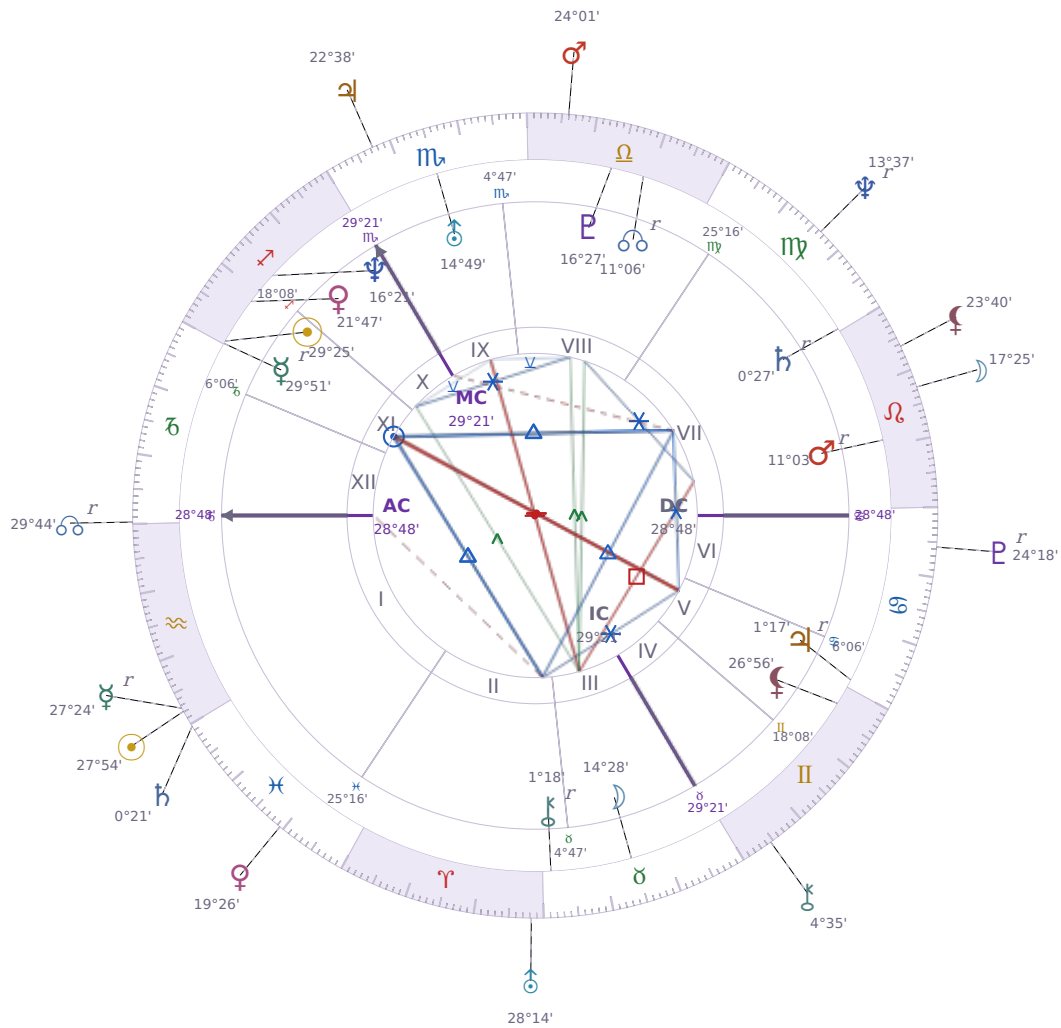

DAILY HOROSCOPE

Emmanuel Macron

President of France since 2017

♊ Sagittarius December 21, 1977 10:40 Amiens

Sunday, 17 February 1935

TRANSITS FOR TODAY

☉ Sun	in ♒ Aquarius	27°54'19"
☾ Moon	in ♌ Leo	17°25'45"
☿ Mercury	in ♒ Aquarius Rx	27°24'02"
♀ Venus	in ♋ Pisces	19°26'14"
♂ Mars	in ♎ Libra	24°01'44"
♃ Jupiter	in ♏ Scorpio	22°38'18"
♄ Saturn	in ♋ Pisces	0°21'11"

♅ Uranus	in ♈ Aries	28°14'55"
♆ Neptune	in ♍ Virgo Rx	13°37'49"
♇ Pluto	in ♋ Cancer Rx	24°18'10"
♁ Chiron	in ♊ Gemini	4°35'59"
♁ NNode	in ♑ Capricorn Rx	29°44'11"
♁ Lilith	in ♌ Leo	23°40'21"

## KEY TRANSIT FACTORS