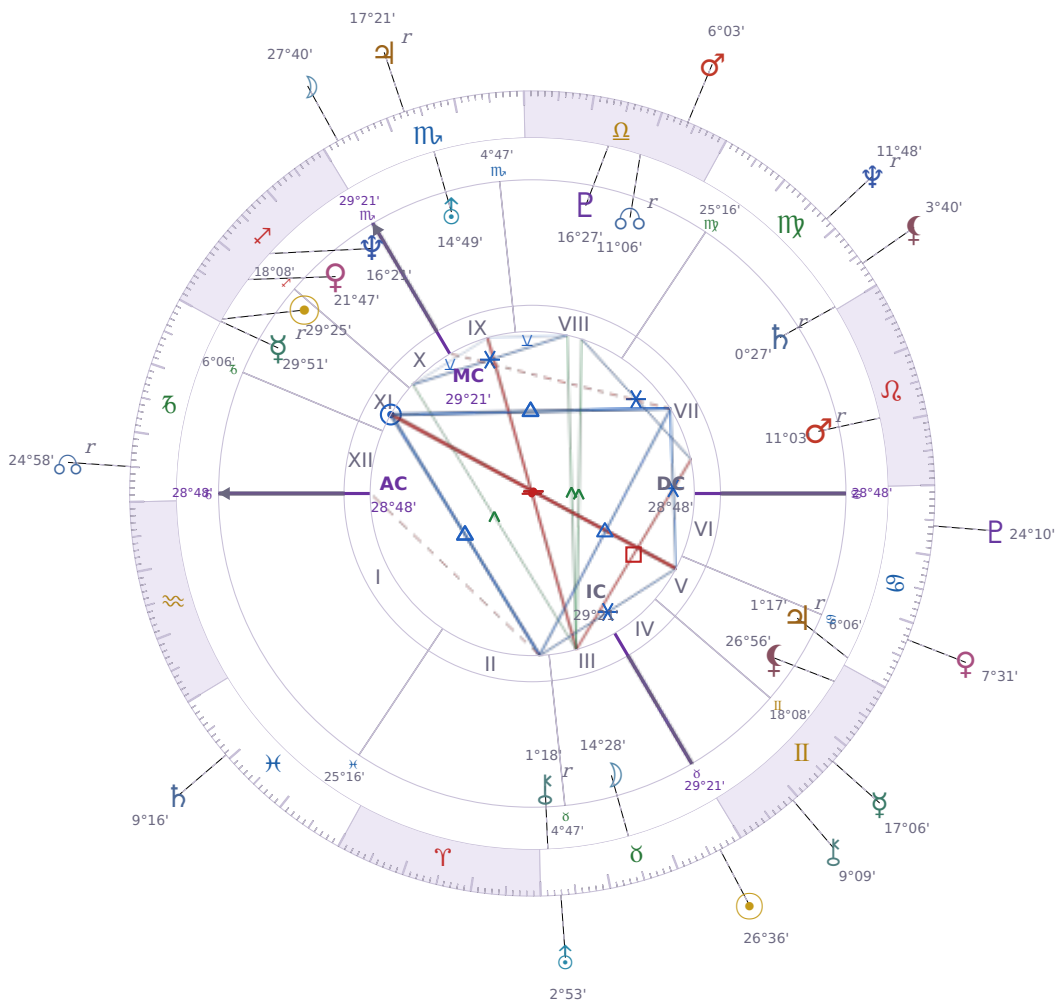

DAILY HOROSCOPE

Emmanuel Macron

President of France since 2017

♊ Sagittarius December 21, 1977 10:40 Amiens

Saturday, 18 May 1935

TRANSITS FOR TODAY

☉ Sun	in ♉ Taurus	26°36'59"
☾ Moon	in ♏ Scorpio	27°40'02"
☿ Mercury	in ♊ Gemini	17°06'26"
♀ Venus	in ♋ Cancer	7°31'10"
♂ Mars	in ♎ Libra	6°03'17"
♃ Jupiter	in ♏ Scorpio Rx	17°21'31"
♄ Saturn	in ♋ Pisces	9°16'47"

♅ Uranus	in ♉ Taurus	2°53'16"
♆ Neptune	in ♍ Virgo Rx	11°48'07"
♇ Pluto	in ♋ Cancer	24°10'43"
♁ Chiron	in ♊ Gemini	9°10'00"
♁ NNode	in ♑ Capricorn Rx	24°58'12"
♁ Lilith	in ♍ Virgo	3°40'16"

NATAL PLANETS