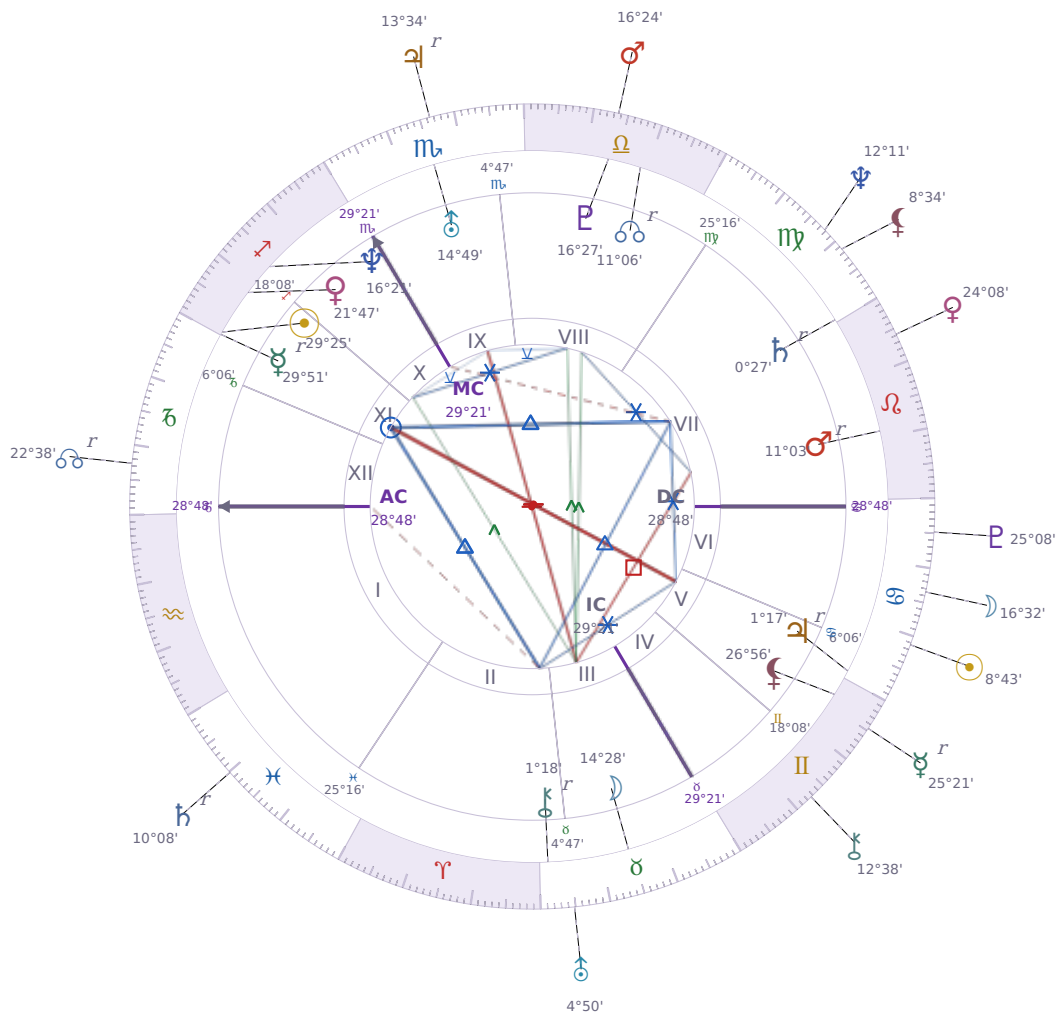

DAILY HOROSCOPE

Emmanuel Macron

President of France since 2017

♊ Sagittarius December 21, 1977 10:40 Amiens

Monday, 1 July 1935

TRANSITS FOR TODAY

☉ Sun	in ♋ Cancer	8°43'07"
☾ Moon	in ♋ Cancer	16°32'49"
☿ Mercury	in ♊ Gemini Rx	25°21'18"
♀ Venus	in ♌ Leo	24°08'19"
♂ Mars	in ♎ Libra	16°24'11"
♃ Jupiter	in ♏ Scorpio Rx	13°34'42"
♄ Saturn	in ♓ Pisces Rx	10°08'35"

♅ Uranus	in ♉ Taurus	4°50'12"
♆ Neptune	in ♍ Virgo	12°11'16"
♇ Pluto	in ♋ Cancer	25°08'48"
♁ Chiron	in ♊ Gemini	12°38'46"
♁ NNode	in ♑ Capricorn Rx	22°38'26"
♁ Lilith	in ♍ Virgo	8°34'15"

NATAL PLANETS

☉ Sun	in ♐ Sagittarius	29°25'05"	XI
☾ Moon	in ♉ Taurus	14°28'55"	III
☿ Mercury	in ♐ Sagittarius	29°51'52"	XI Rx
♀ Venus	in ♐ Sagittarius	21°47'46"	XI
♂ Mars	in ♌ Leo	11°03'34"	VII Rx
♃ Jupiter	in ♋ Cancer	1°17'35"	V Rx
♄ Saturn	in ♍ Virgo	0°27'25"	VII Rx
♅ Uranus	in ♏ Scorpio	14°49'33"	IX
♆ Neptune	in ♐ Sagittarius	16°21'30"	X
♇ Pluto	in ♎ Libra	16°27'10"	VIII
♁ Chiron	in ♉ Taurus	1°18'59"	II Rx
♁ North Node	in ♎ Libra	11°07'00"	VIII Rx
♁ Lilith	in ♊ Gemini	26°56'07"	V

KEY TRANSIT FACTORS

☾ Moon ☿ Quincunx ♆ natal Neptune ★

Over the coming weeks, you may find it harder than usual to trust your own feelings or to know what you actually want in a situation. Your mood and your practical needs seem to be pulling in different directions, leaving you **uncertain about which one to follow**. This confusion usually passes once the transit moves on, but while it lasts you might make decisions you later question or feel emotionally scattered without a clear reason why.