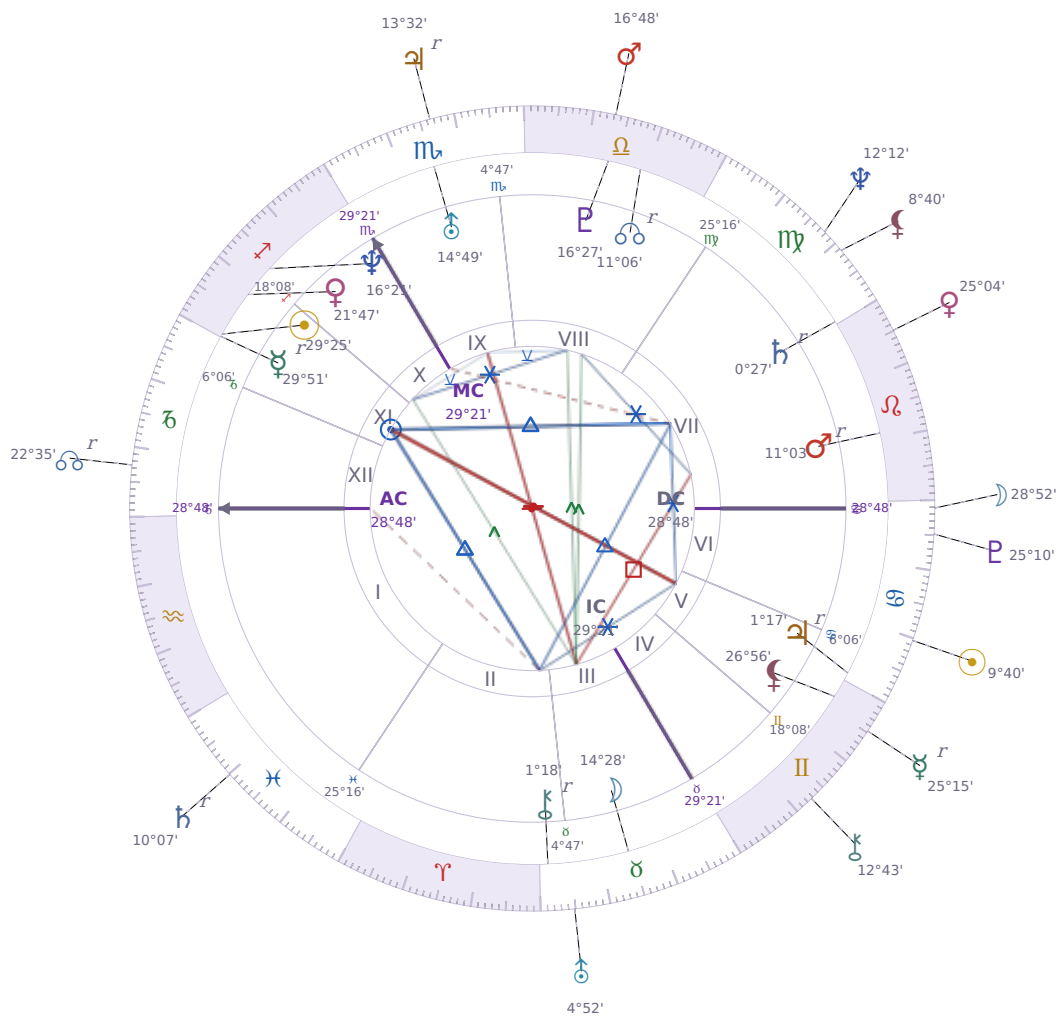

DAILY HOROSCOPE

Emmanuel Macron

President of France since 2017

♊ Sagittarius December 21, 1977 10:40 Amiens

Tuesday, 2 July 1935

TRANSITS FOR TODAY

☉ Sun	in ♋ Cancer	9°40'20"
☾ Moon	in ♋ Cancer	28°52'26"
☿ Mercury	in ♊ Gemini Rx	25°15'19"
♀ Venus	in ♌ Leo	25°04'58"
♂ Mars	in ♎ Libra	16°49'00"
♃ Jupiter	in ♏ Scorpio Rx	13°32'57"
♄ Saturn	in ♓ Pisces Rx	10°07'33"

♅ Uranus	in ♉ Taurus	4°52'06"
♆ Neptune	in ♍ Virgo	12°12'28"
♇ Pluto	in ♋ Cancer	25°10'22"
♁ Chiron	in ♊ Gemini	12°43'15"
♁ NNode	in ♑ Capricorn Rx	22°35'16"
♁ Lilith	in ♍ Virgo	8°40'57"

NATAL PLANETS

☉ Sun	in ♎ Sagittarius	29°25'05"	XI
☾ Moon	in ♉ Taurus	14°28'55"	III
☿ Mercury	in ♎ Sagittarius	29°51'52"	XI Rx
♀ Venus	in ♎ Sagittarius	21°47'46"	XI
♂ Mars	in ♌ Leo	11°03'34"	VII Rx
♃ Jupiter	in ♋ Cancer	1°17'35"	V Rx
♄ Saturn	in ♍ Virgo	0°27'25"	VII Rx
♅ Uranus	in ♏ Scorpio	14°49'33"	IX
♆ Neptune	in ♎ Sagittarius	16°21'30"	X
♇ Pluto	in ♎ Libra	16°27'10"	VIII
♁ Chiron	in ♉ Taurus	1°18'59"	II Rx
♁ North Node	in ♎ Libra	11°07'00"	VIII Rx
♁ Lilith	in ♊ Gemini	26°56'07"	V