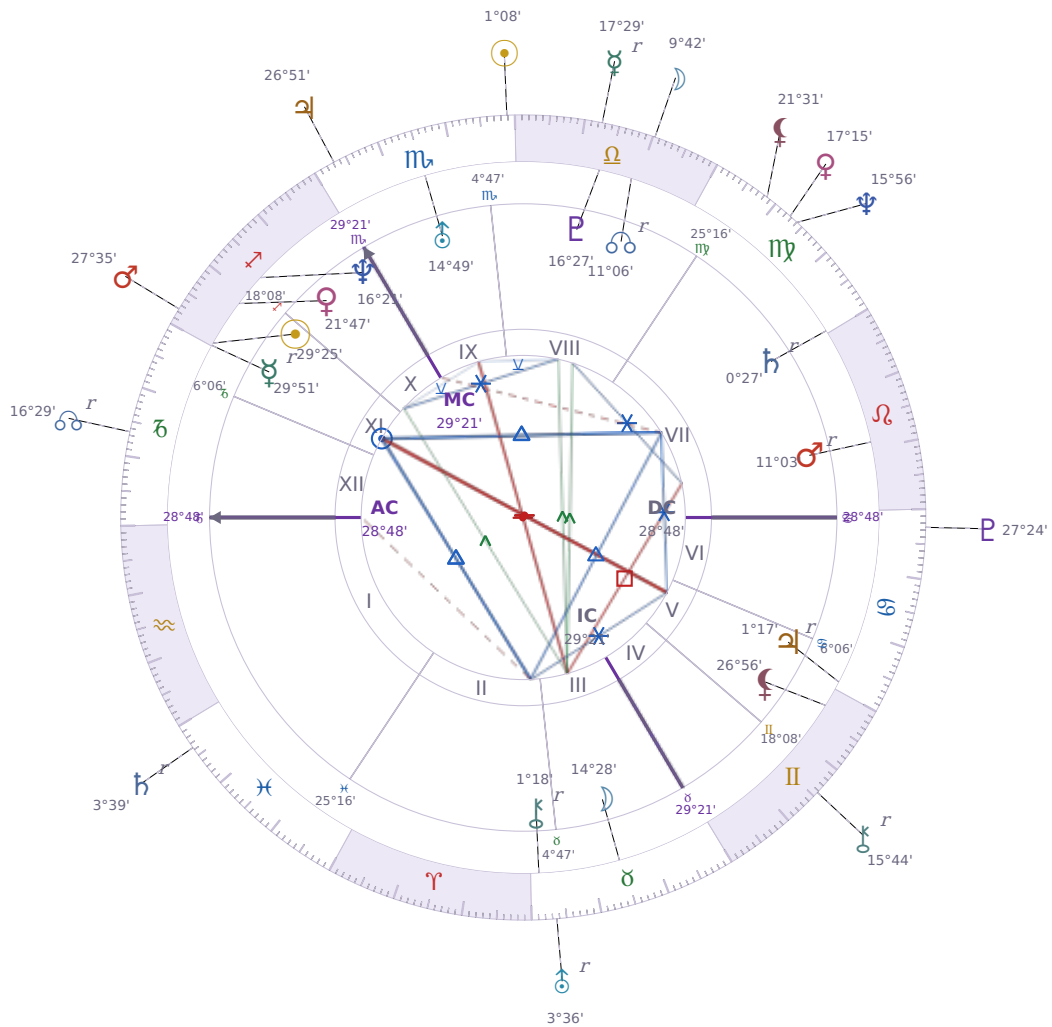

DAILY HOROSCOPE

Emmanuel Macron

President of France since 2017

♊ Sagittarius December 21, 1977 10:40 Amiens

Friday, 25 October 1935

TRANSITS FOR TODAY

☉ Sun	in ♏ Scorpio	1°08'35"
☾ Moon	in ♎ Libra	9°42'05"
☿ Mercury	in ♎ Libra Rx	17°29'02"
♀ Venus	in ♍ Virgo	17°15'53"
♂ Mars	in ♐ Sagittarius	27°35'06"
♃ Jupiter	in ♏ Scorpio	26°51'04"
♄ Saturn	in ♉ Pisces Rx	3°39'45"

♅ Uranus	in ♉ Taurus Rx	3°36'19"
♆ Neptune	in ♍ Virgo	15°56'37"
♇ Pluto	in ♋ Cancer	27°24'34"
♁ Chiron	in ♊ Gemini Rx	15°44'40"
♁ NNode	in ♑ Capricorn Rx	16°29'52"
♁ Lilith	in ♍ Virgo	21°31'14"

NATAL PLANETS