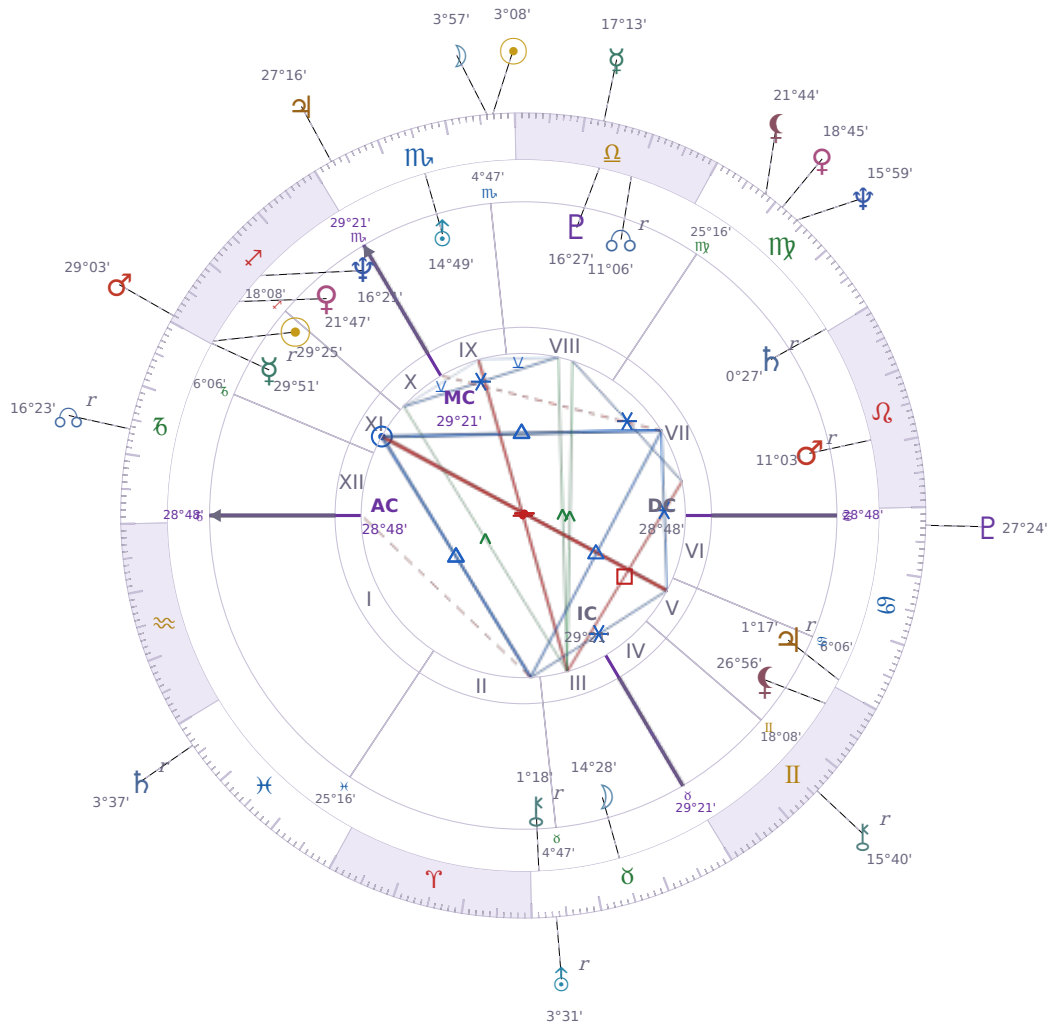

DAILY HOROSCOPE

Emmanuel Macron

President of France since 2017

♊ Sagittarius December 21, 1977 10:40 Amiens

Sunday, 27 October 1935

TRANSITS FOR TODAY

☉ Sun	in ♏ Scorpio	3°08'20"
☾ Moon	in ♏ Scorpio	3°57'27"
☿ Mercury	in ♎ Libra	17°13'41"
♀ Venus	in ♍ Virgo	18°45'21"
♂ Mars	in ♐ Sagittarius	29°03'45"
♃ Jupiter	in ♏ Scorpio	27°16'26"
♄ Saturn	in ♉ Pisces Rx	3°37'12"

♅ Uranus	in ♉ Taurus	Rx	3°31'23"
♆ Neptune	in ♍ Virgo		15°59'57"
♇ Pluto	in ♋ Cancer		27°24'44"
♁ Chiron	in ♊ Gemini	Rx	15°40'14"
♁ NNode	in ♑ Capricorn	Rx	16°23'30"
♁ Lilith	in ♍ Virgo		21°44'39"

NATAL PLANETS