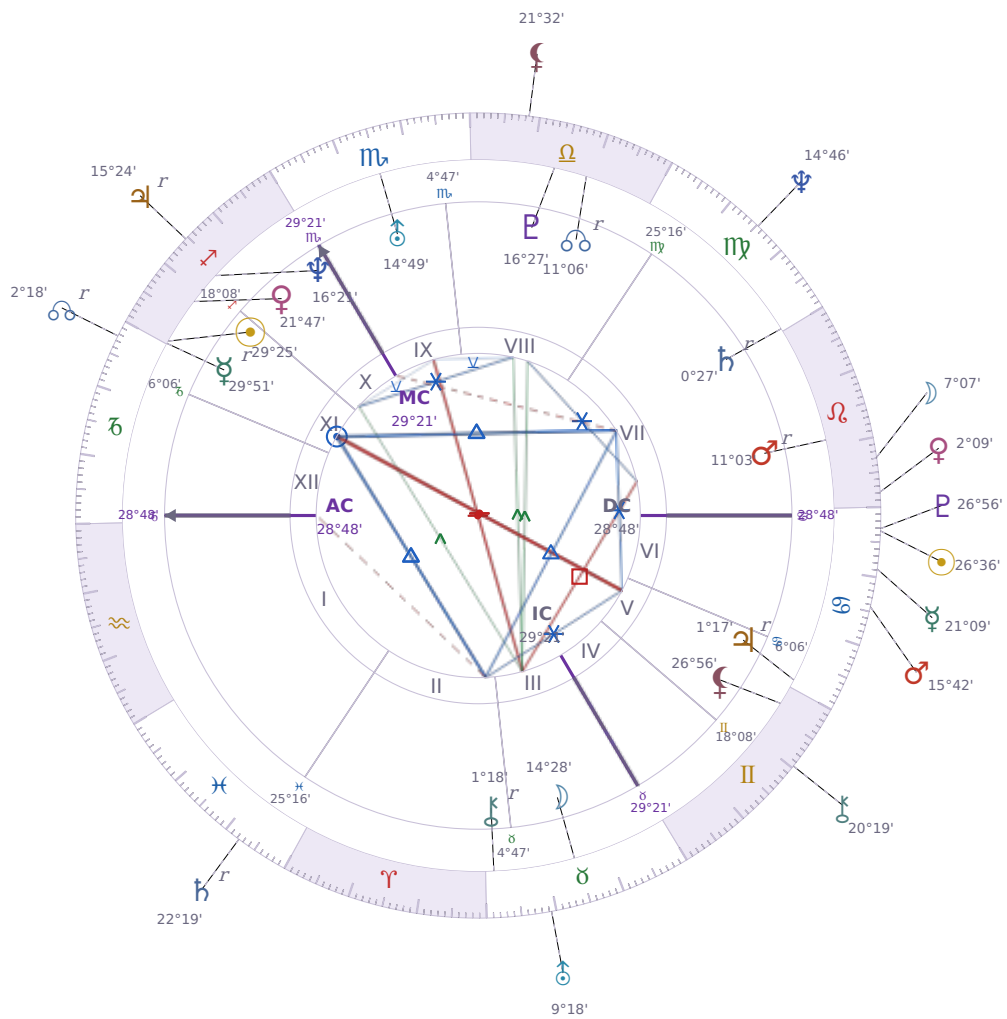

DAILY HOROSCOPE

Emmanuel Macron

President of France since 2017

♊ Sagittarius December 21, 1977 10:40 Amiens

Sunday, 19 July 1936

TRANSITS FOR TODAY

☉ Sun	in ♋ Cancer	26°36'22"
☾ Moon	in ♌ Leo	7°07'26"
☿ Mercury	in ♋ Cancer	21°09'46"
♀ Venus	in ♌ Leo	2°09'46"
♂ Mars	in ♋ Cancer	15°42'25"
♃ Jupiter	in ♐ Sagittarius Rx	15°24'01"
♄ Saturn	in ♓ Pisces Rx	22°19'35"

♅ Uranus	in ♉ Taurus	9°18'09"
♆ Neptune	in ♍ Virgo	14°46'04"
♇ Pluto	in ♋ Cancer	26°56'56"
♁ Chiron	in ♊ Gemini	20°19'24"
♁ NNode	in ♑ Capricorn Rx	2°18'25"
♁ Lilith	in ♎ Libra	21°32'17"

NATAL PLANETS

☉ Sun	in ♏ Sagittarius	29°25'05"	XI
☾ Moon	in ♉ Taurus	14°28'55"	III
☿ Mercury	in ♏ Sagittarius	29°51'52"	XI Rx
♀ Venus	in ♏ Sagittarius	21°47'46"	XI
♂ Mars	in ♌ Leo	11°03'34"	VII Rx
♃ Jupiter	in ♋ Cancer	1°17'35"	V Rx
♄ Saturn	in ♍ Virgo	0°27'25"	VII Rx
♅ Uranus	in ♏ Scorpio	14°49'33"	IX
♆ Neptune	in ♏ Sagittarius	16°21'30"	X
♇ Pluto	in ♎ Libra	16°27'10"	VIII
♁ Chiron	in ♉ Taurus	1°18'59"	II Rx
♁ North Node	in ♎ Libra	11°07'00"	VIII Rx
♁ Lilith	in ♊ Gemini	26°56'07"	V