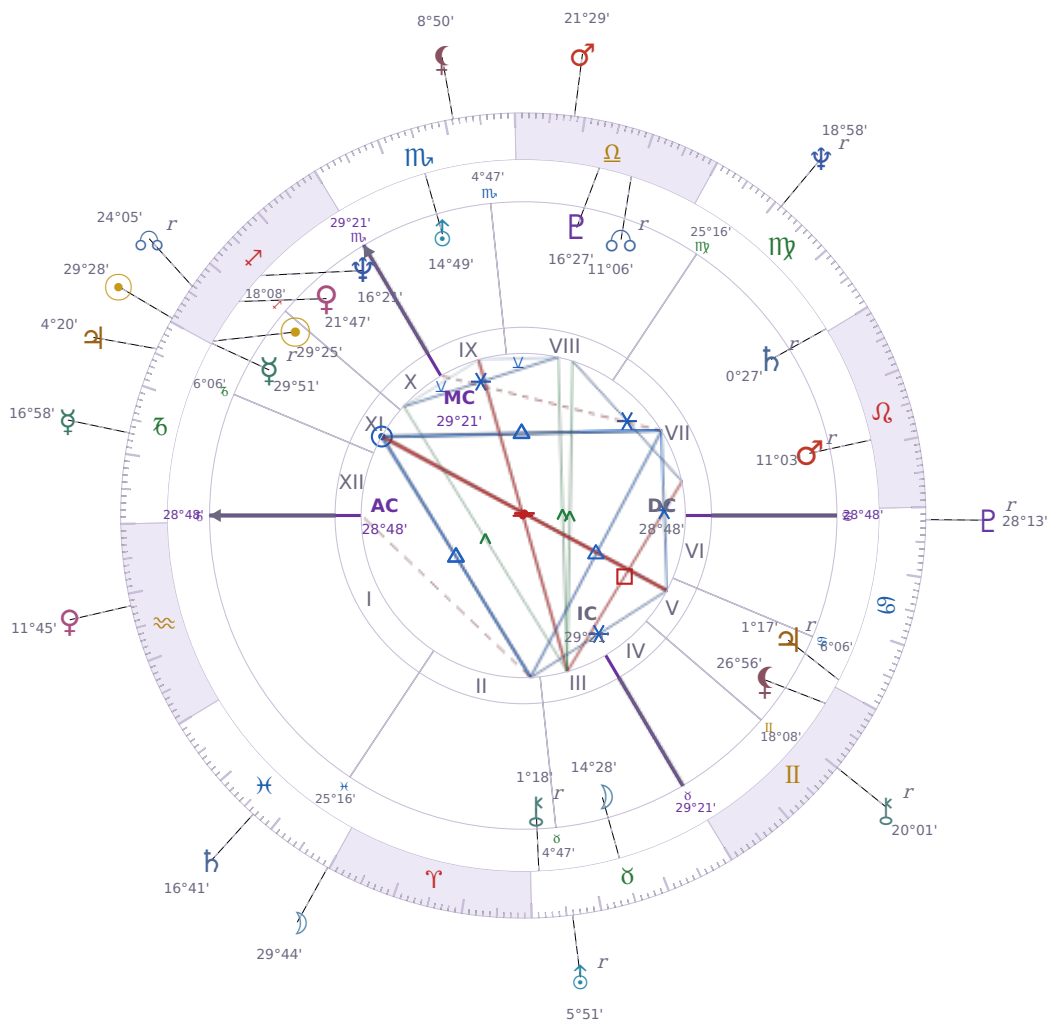

DAILY HOROSCOPE

Emmanuel Macron

President of France since 2017

♊ Sagittarius December 21, 1977 10:40 Amiens

Monday, 21 December 1936

TRANSITS FOR TODAY

☉ Sun	in ♏ Sagittarius	29°28'19"
☾ Moon	in ♓ Pisces	29°44'38"
☿ Mercury	in ♐ Capricorn	16°58'00"
♀ Venus	in ♒ Aquarius	11°45'24"
♂ Mars	in ♎ Libra	21°29'39"
♃ Jupiter	in ♐ Capricorn	4°20'33"
♄ Saturn	in ♓ Pisces	16°41'18"

♅ Uranus	in ♉ Taurus Rx	5°51'13"
♆ Neptune	in ♍ Virgo Rx	18°58'03"
♇ Pluto	in ♋ Cancer Rx	28°13'18"
♁ Chiron	in ♊ Gemini Rx	20°01'40"
♋ NNode	in ♐ Sagittarius Rx	24°05'55"
♁ Lilith	in ♏ Scorpio	8°50'57"

KEY DATE

♆ Neptune stations Retrograde

Neptune stationing retrograde marks the point where **clarity takes a step back** in the areas it governs — dreams, beliefs, creativity, and what you're willing to believe about yourself or others. During this period, people often notice **confusion returning to situations** they thought were settled, delays in creative projects, or the need to rethink agreements that felt unclear to begin with. *Neptune* retrograde typically brings **reality checks** that strip away wishful thinking, so you may spot where you've been fooling yourself or where someone else's promises don't actually add up.