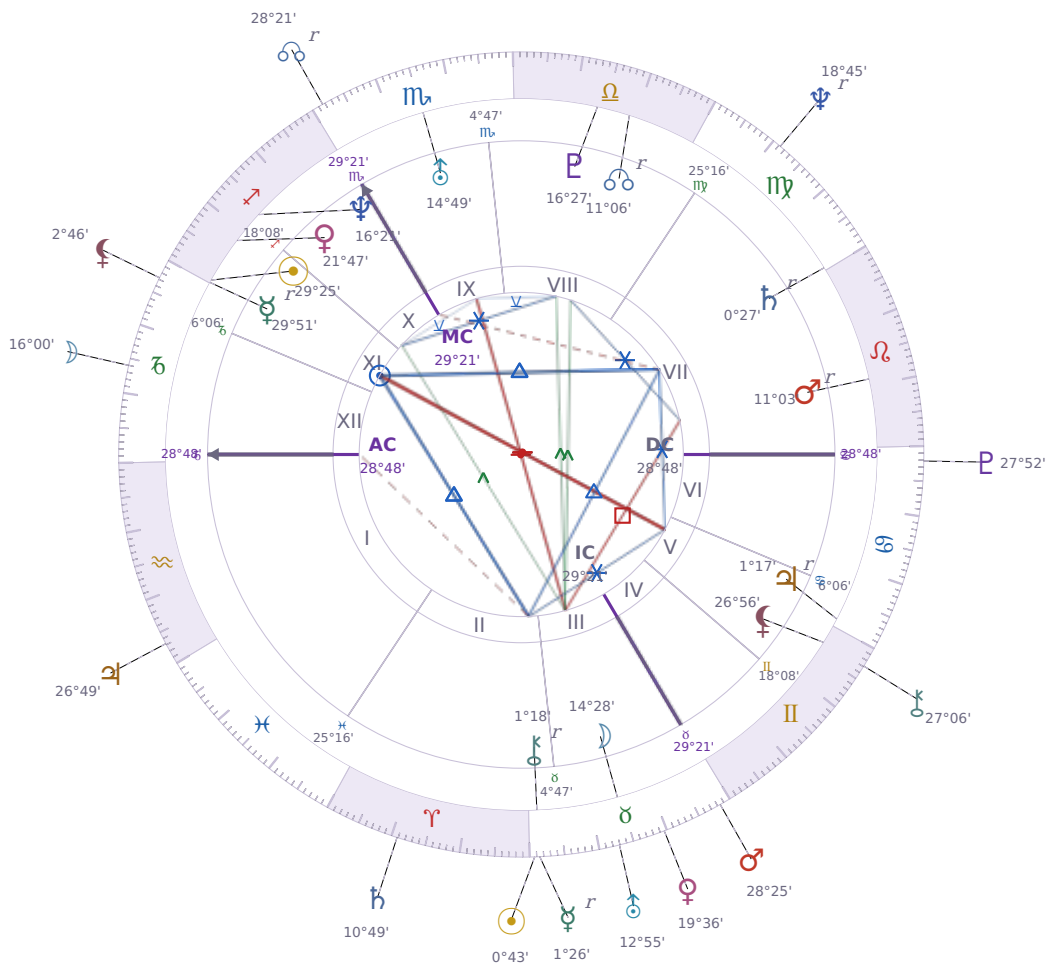

DAILY HOROSCOPE

Emmanuel Macron

President of France since 2017

♊ Sagittarius December 21, 1977 10:40 Amiens

Thursday, 21 April 1938

TRANSITS FOR TODAY

☉ Sun	in ♉ Taurus	0°43'18"
☾ Moon	in ♐ Capricorn	16°00'57"
☿ Mercury	in ♉ Taurus Rx	1°26'24"
♀ Venus	in ♉ Taurus	19°36'29"
♂ Mars	in ♉ Taurus	28°25'24"
♃ Jupiter	in ♒ Aquarius	26°49'12"
♄ Saturn	in ♈ Aries	10°49'45"

♅ Uranus	in ♉ Taurus	12°55'28"
♆ Neptune	in ♍ Virgo Rx	18°45'07"
♇ Pluto	in ♋ Cancer	27°52'19"
♁ Chiron	in ♊ Gemini	27°06'12"
♁ NNode	in ♏ Scorpio Rx	28°21'44"
♁ Lilith	in ♑ Capricorn	2°46'01"

NATAL PLANETS

KEY DATE

☉ Sun enters ♉ Taurus

Sun in *Taurus* shifts your focus to **building something solid** — you'll notice yourself moving slower, asking more questions before committing, and **caring more about what lasts** than what's quick or shiny. In relationships and at work, people become more **stubborn but reliable**, and conversations tend to circle back to money, comfort, or security rather than abstract ideas. This four-week period brings a practical mood where **finishing tasks** matters more than starting new ones, and you'll probably spend more time on your home, finances, or strengthening bonds with people you already trust.