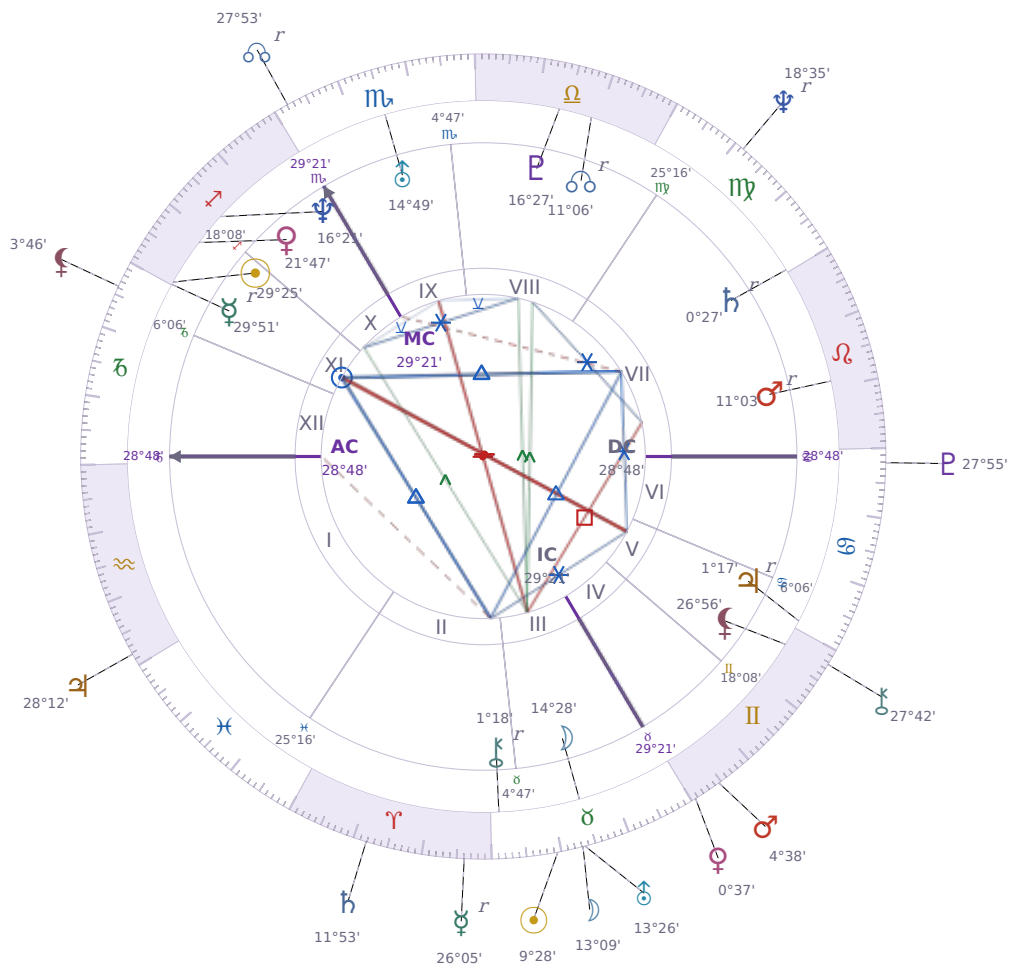

DAILY HOROSCOPE

## Emmanuel Macron

President of France since 2017

♊ Sagittarius December 21, 1977 10:40 Amiens

**Saturday, 30 April 1938**