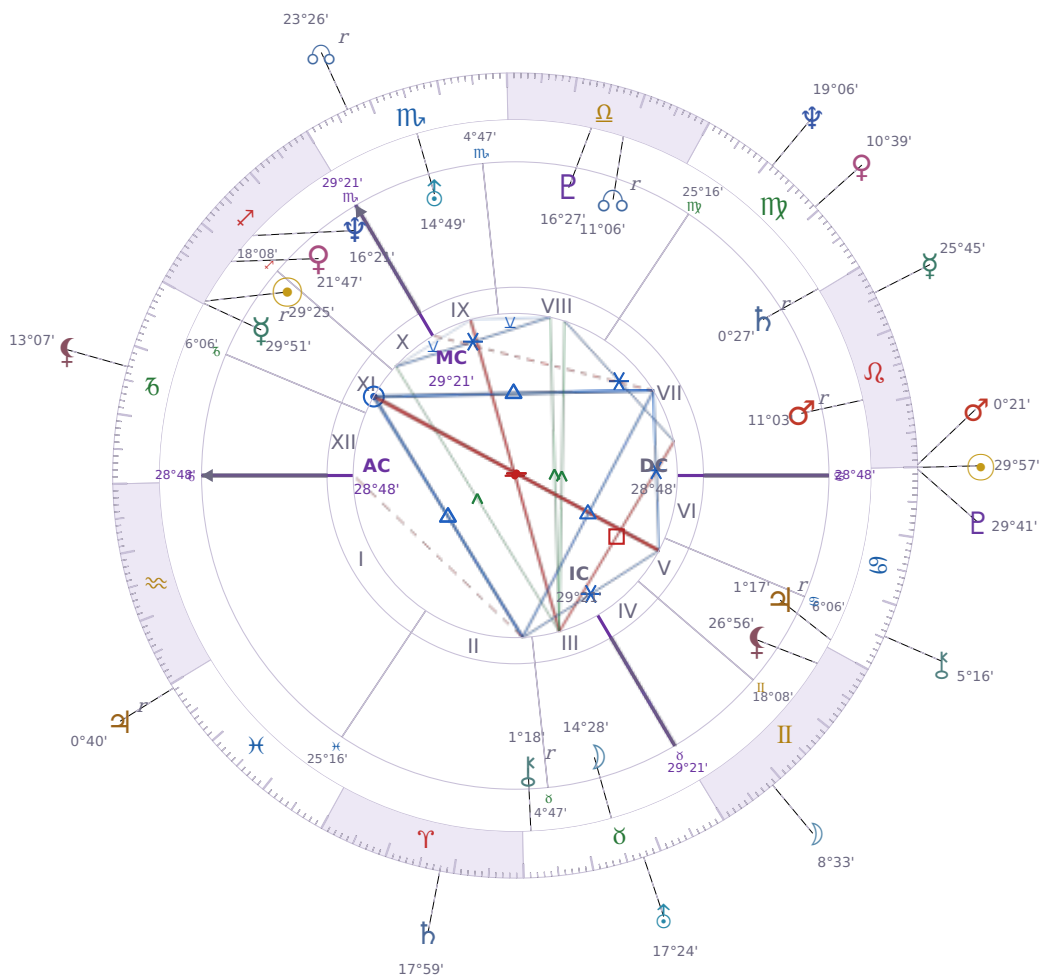

DAILY HOROSCOPE

Emmanuel Macron

President of France since 2017

♊ Sagittarius December 21, 1977 10:40 Amiens

Saturday, 23 July 1938

TRANSITS FOR TODAY

☉ Sun	in ♋ Cancer	29°57'44"
☾ Moon	in ♊ Gemini	8°33'01"
☿ Mercury	in ♌ Leo	25°45'26"
♀ Venus	in ♍ Virgo	10°39'16"
♂ Mars	in ♌ Leo	0°21'53"
♃ Jupiter	in ♓ Pisces Rx	0°40'35"
♄ Saturn	in ♈ Aries	18°00'00"

♅ Uranus	in ♉ Taurus	17°24'25"
♆ Neptune	in ♍ Virgo	19°06'53"
♇ Pluto	in ♋ Cancer	29°41'19"
♁ Chiron	in ♋ Cancer	5°16'49"
♁ NNode	in ♏ Scorpio Rx	23°26'16"
♁ Lilith	in ♑ Capricorn	13°07'18"

NATAL PLANETS