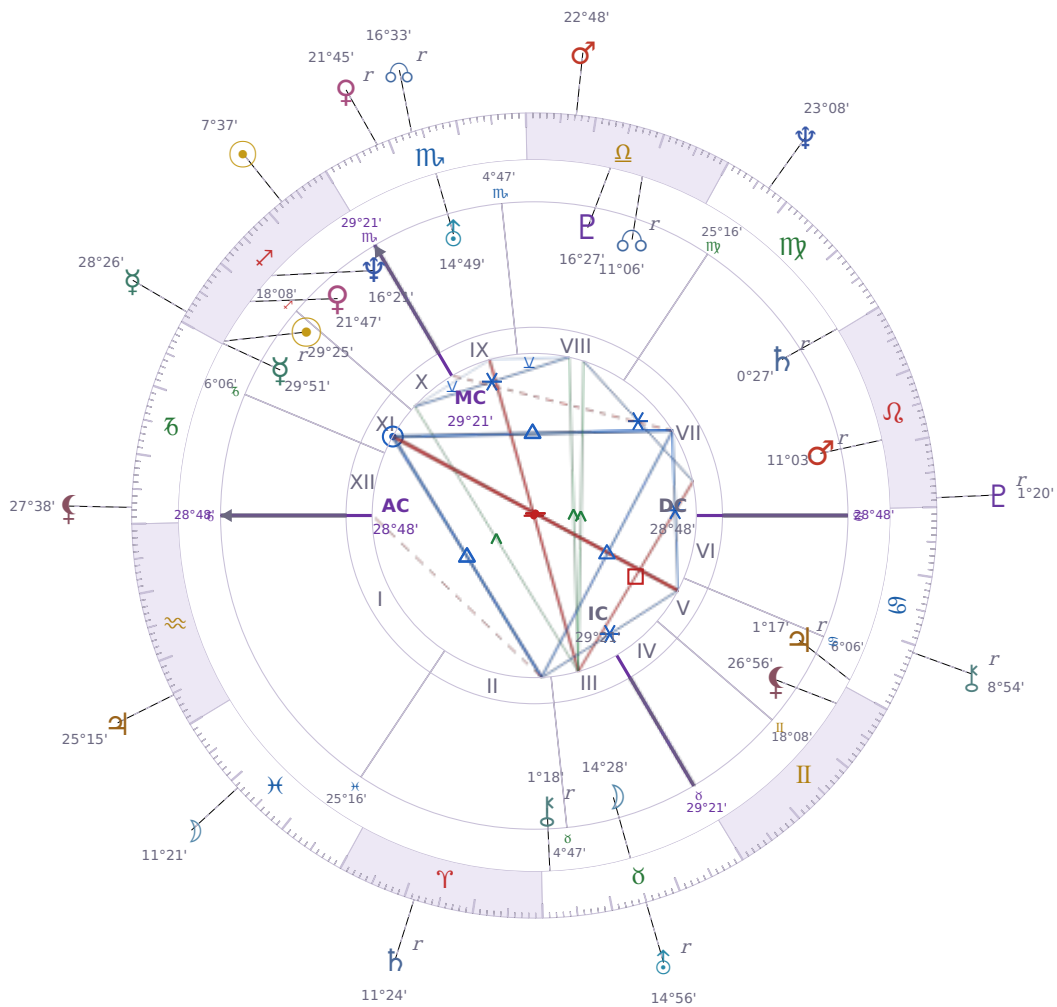

DAILY HOROSCOPE

## Emmanuel Macron

President of France since 2017

♐ Sagittarius December 21, 1977 10:40 Amiens

**Wednesday, 30 November 1938**