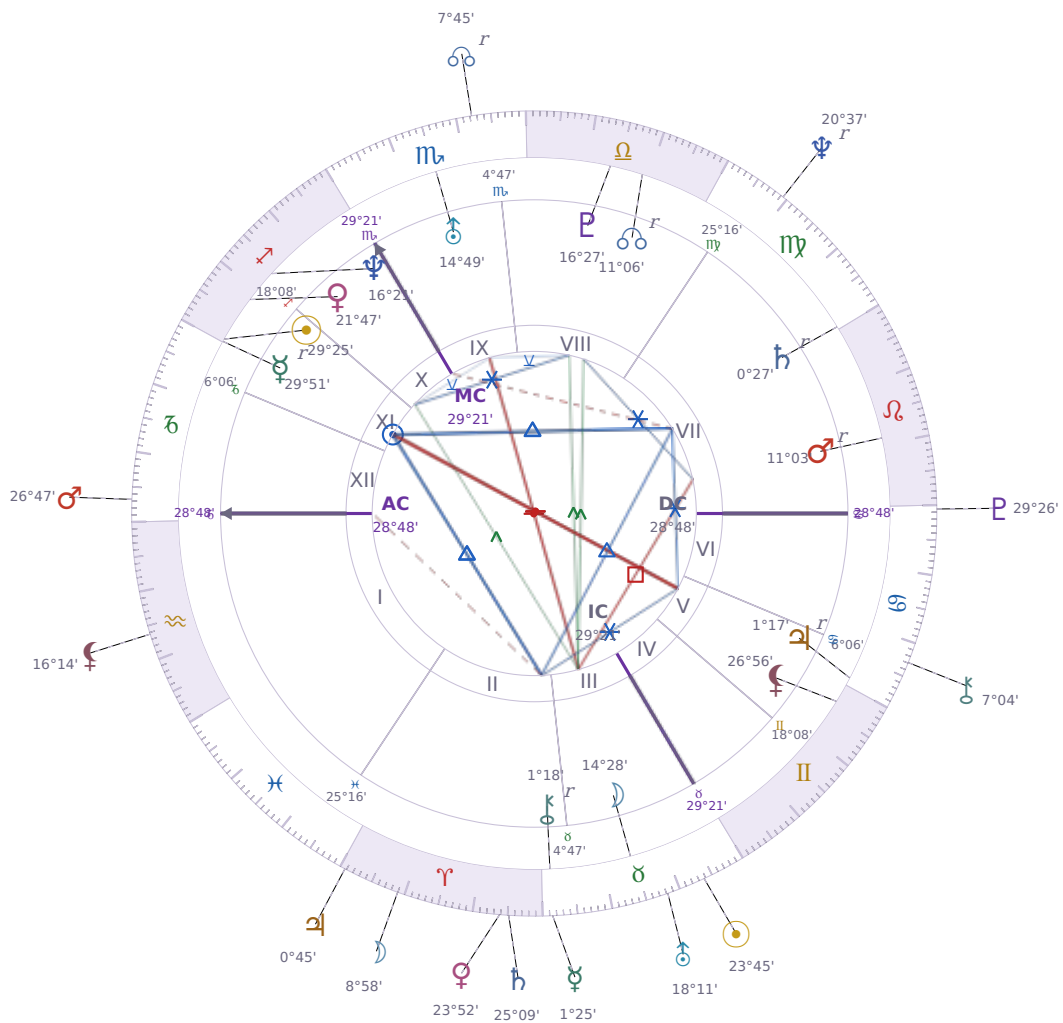

DAILY HOROSCOPE

Emmanuel Macron

President of France since 2017

♊ Sagittarius December 21, 1977 10:40 Amiens

Monday, 15 May 1939

TRANSITS FOR TODAY

| | | |
|-----------|----------------|-----------|
| ☉ Sun | in ♉ Taurus | 23°45'40" |
| ☾ Moon | in ♈ Aries | 8°58'21" |
| ☿ Mercury | in ♉ Taurus | 1°25'39" |
| ♀ Venus | in ♈ Aries | 23°52'06" |
| ♂ Mars | in ♐ Capricorn | 26°47'30" |
| ♃ Jupiter | in ♈ Aries | 0°45'12" |
| ♄ Saturn | in ♈ Aries | 25°09'41" |

| | | |
|-----------|-----------------|-----------|
| ♅ Uranus | in ♉ Taurus | 18°11'04" |
| ♆ Neptune | in ♍ Virgo Rx | 20°37'32" |
| ♇ Pluto | in ♋ Cancer | 29°26'57" |
| ♁ Chiron | in ♋ Cancer | 7°04'24" |
| ♁ NNode | in ♏ Scorpio Rx | 7°45'43" |
| ♁ Lilith | in ♒ Aquarius | 16°14'36" |

KEY DATE

☿ Mercury enters ♉ Taurus

Mercury moving into *Taurus* shifts how you **communicate and think** — you'll notice yourself speaking more slowly, choosing words with care instead of rushing through sentences. At work and in conversations, people tend to **focus on practical details** and want concrete facts rather than abstract ideas, which means discussions about money, plans, or decisions take longer but reach clearer agreements. This transit makes most people **stick to their positions** once they've decided something, so expect less back-and-forth and more people digging in on what they actually believe.